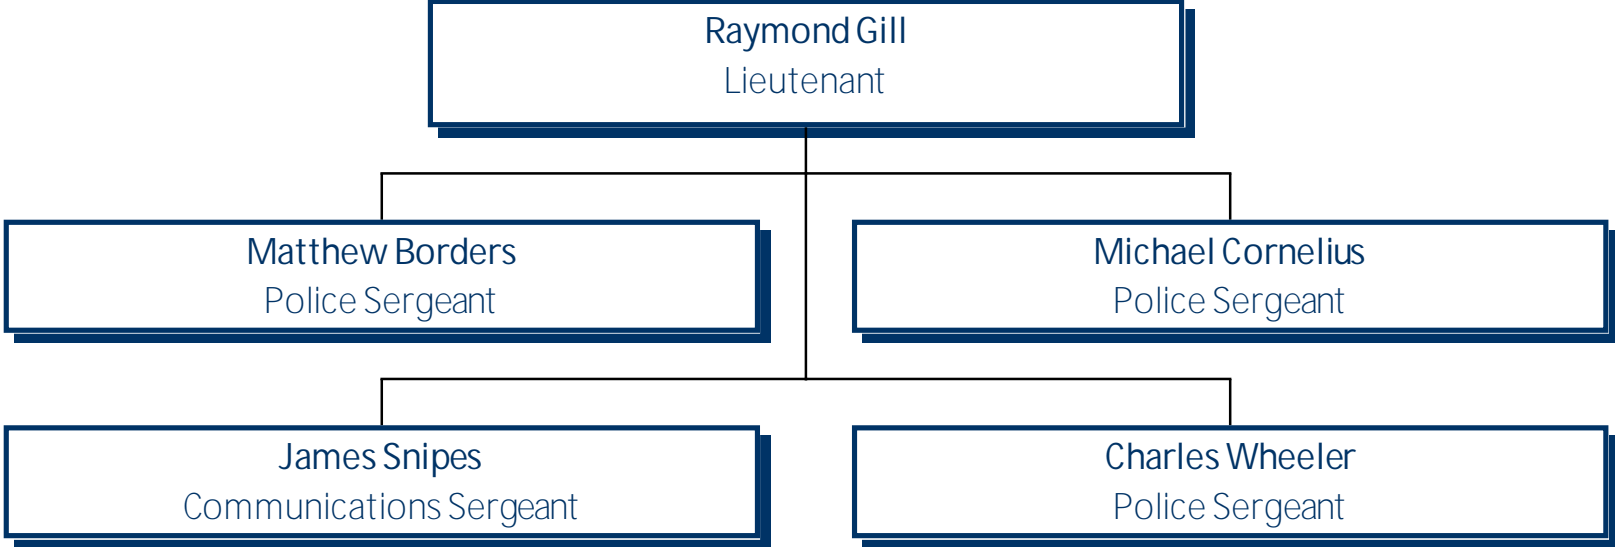

University of Mary Washington
University Police