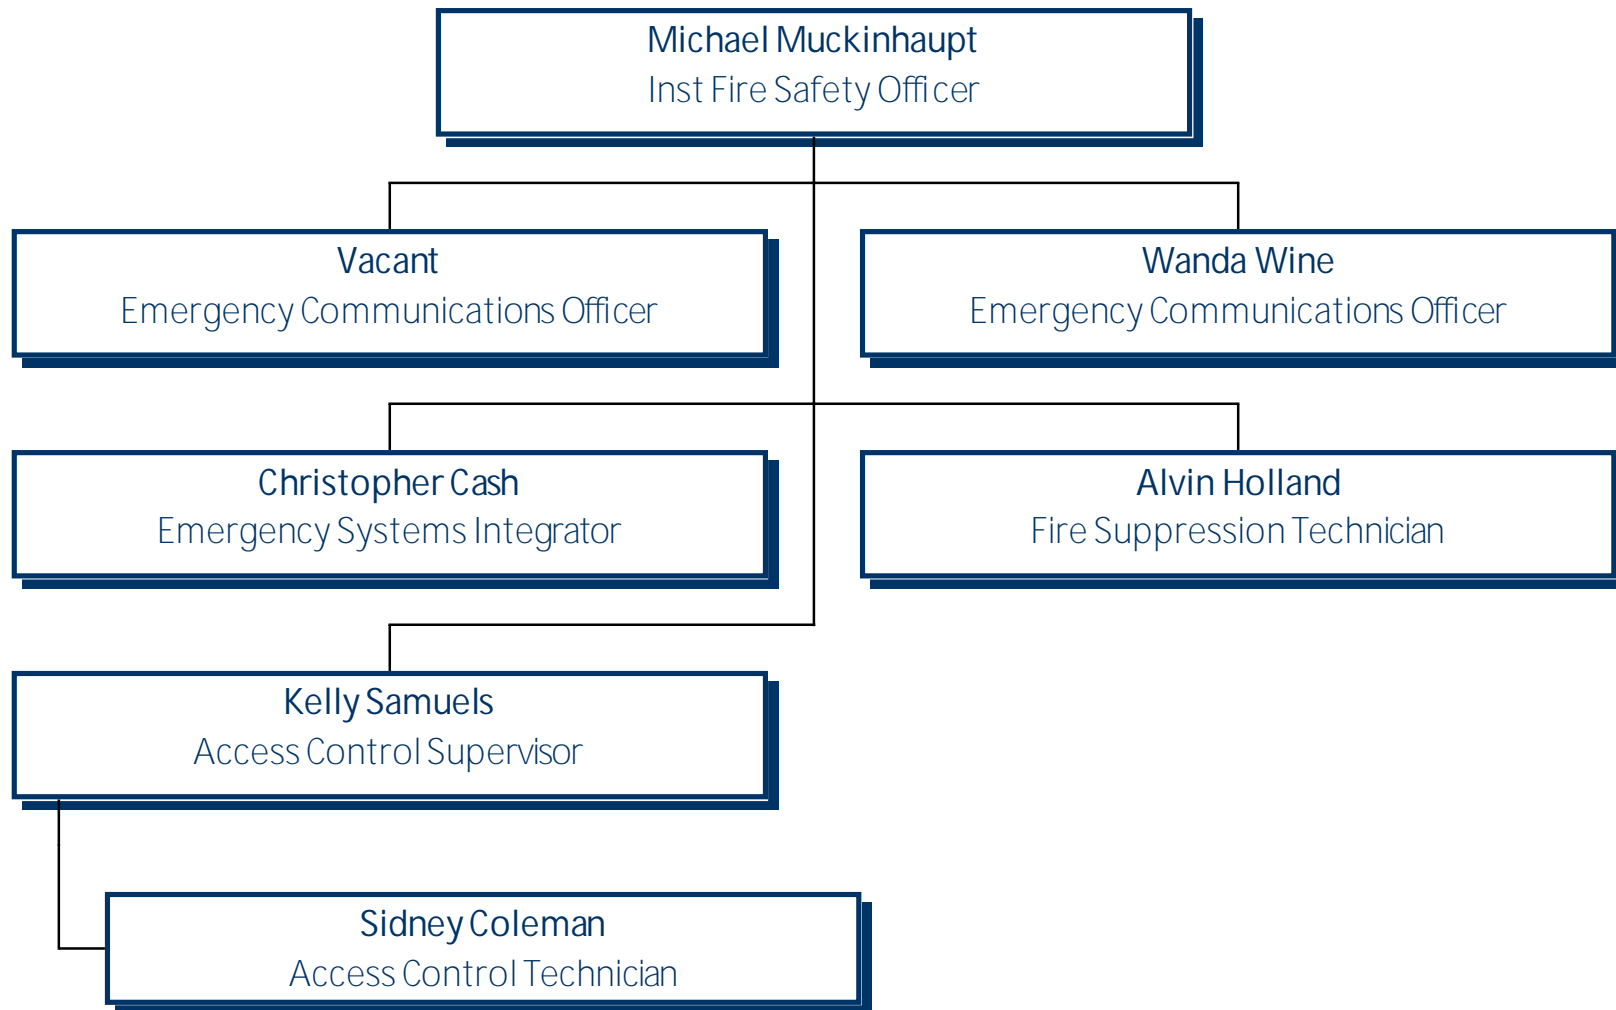

University of Mary Washington
Emergency Management & Safety