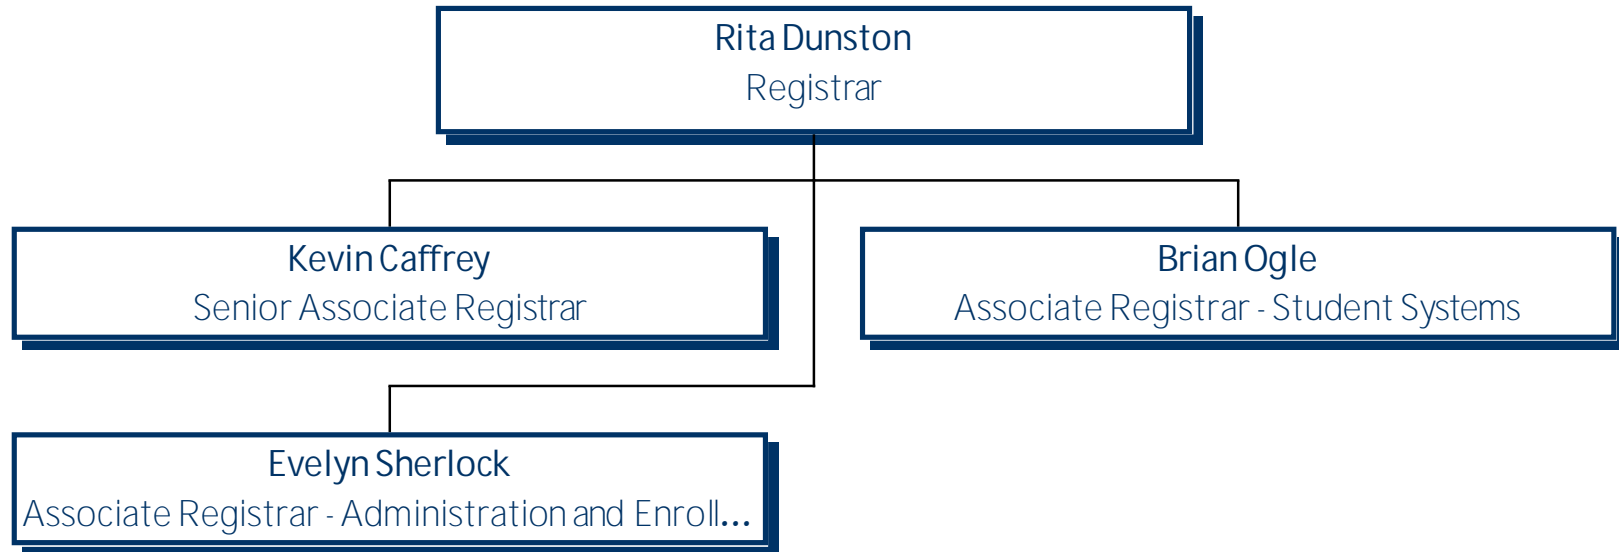

University of Mary Washington
Registrar