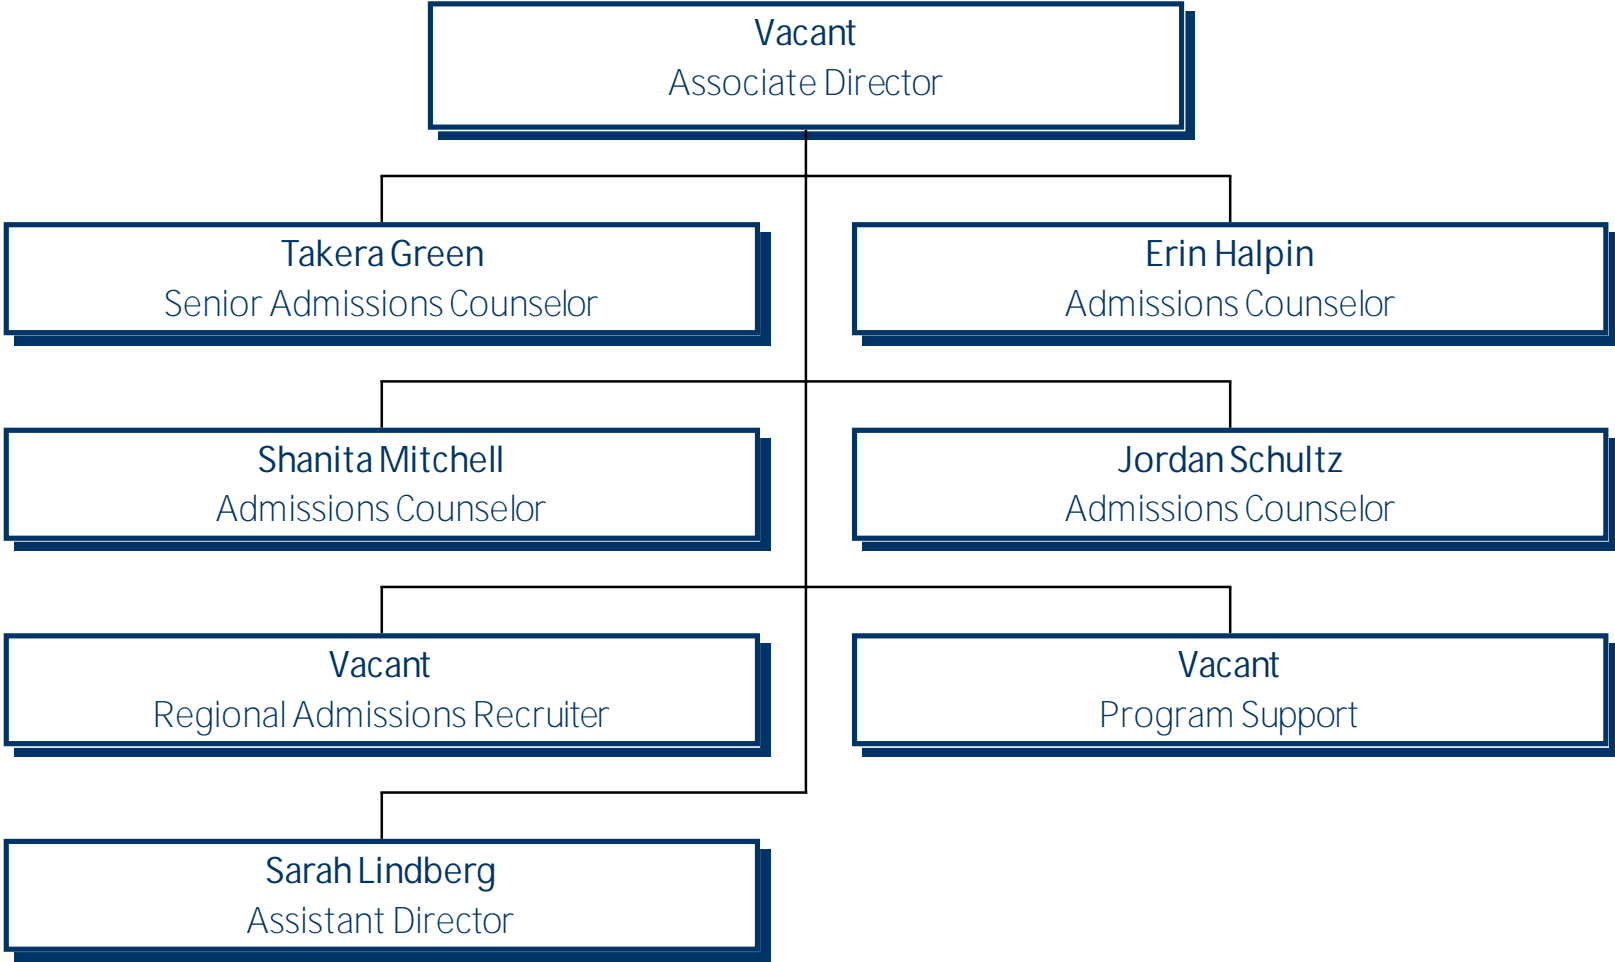

University of Mary Washington
Sub-chart185