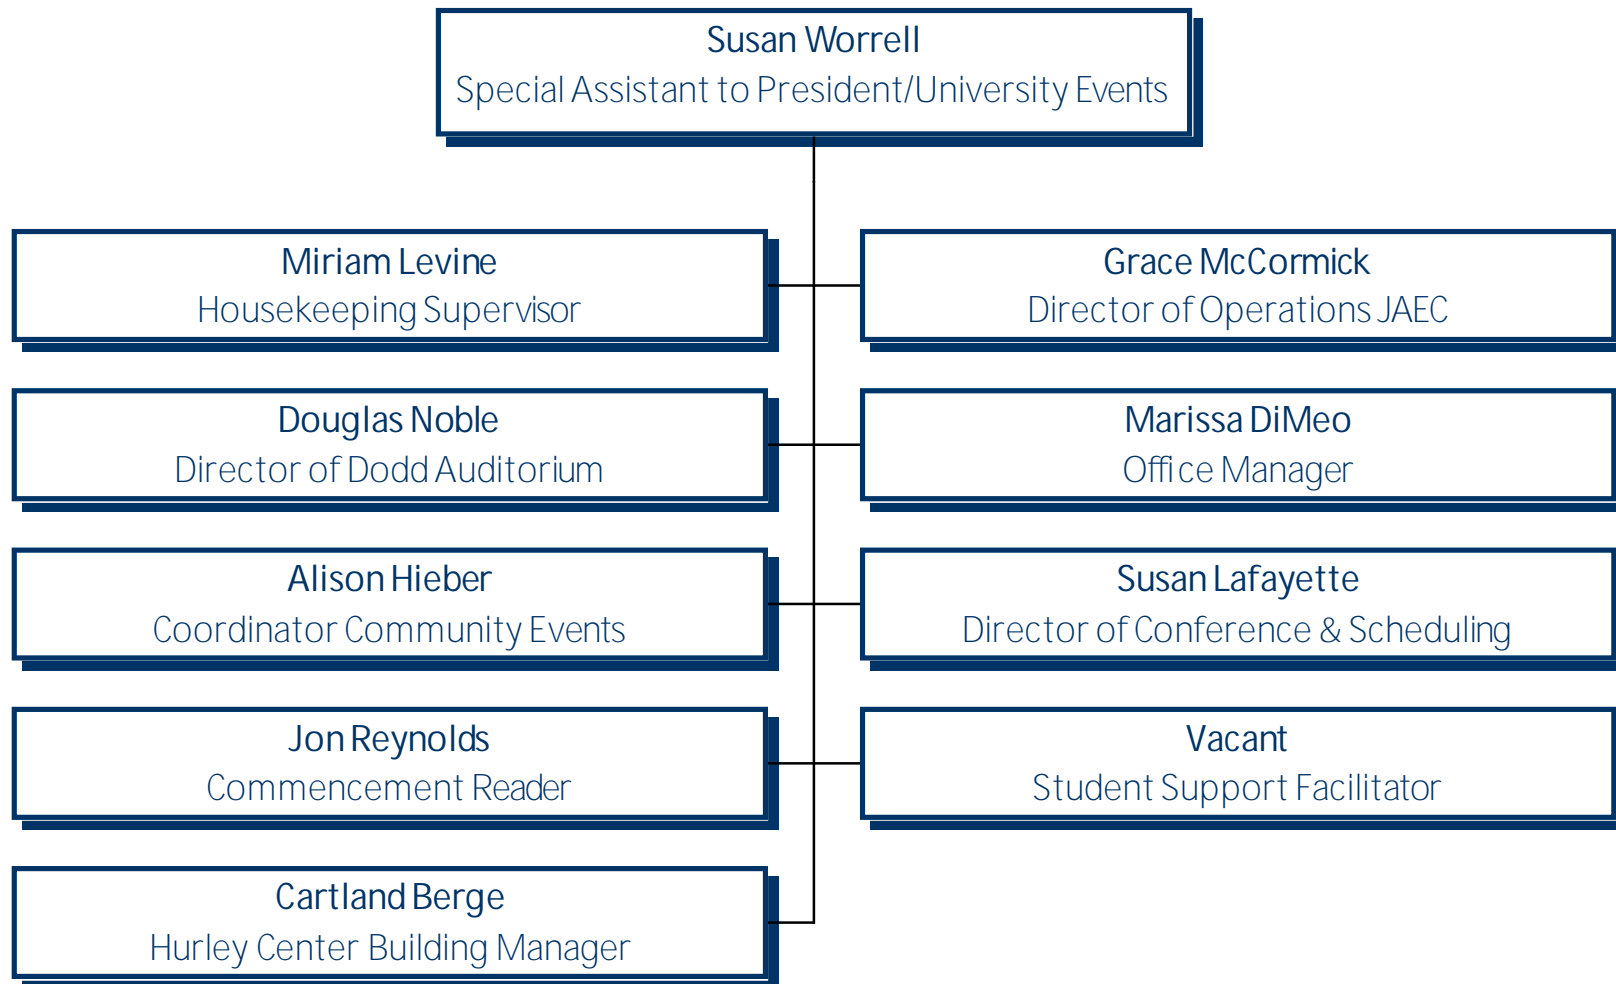

# University of Mary Washington Events & Conferencing

University of Mary Washington  
AEC

---

---

University of Mary Washington  
Dodd Auditorium

---

---

University of Mary Washington  
Events AV Office