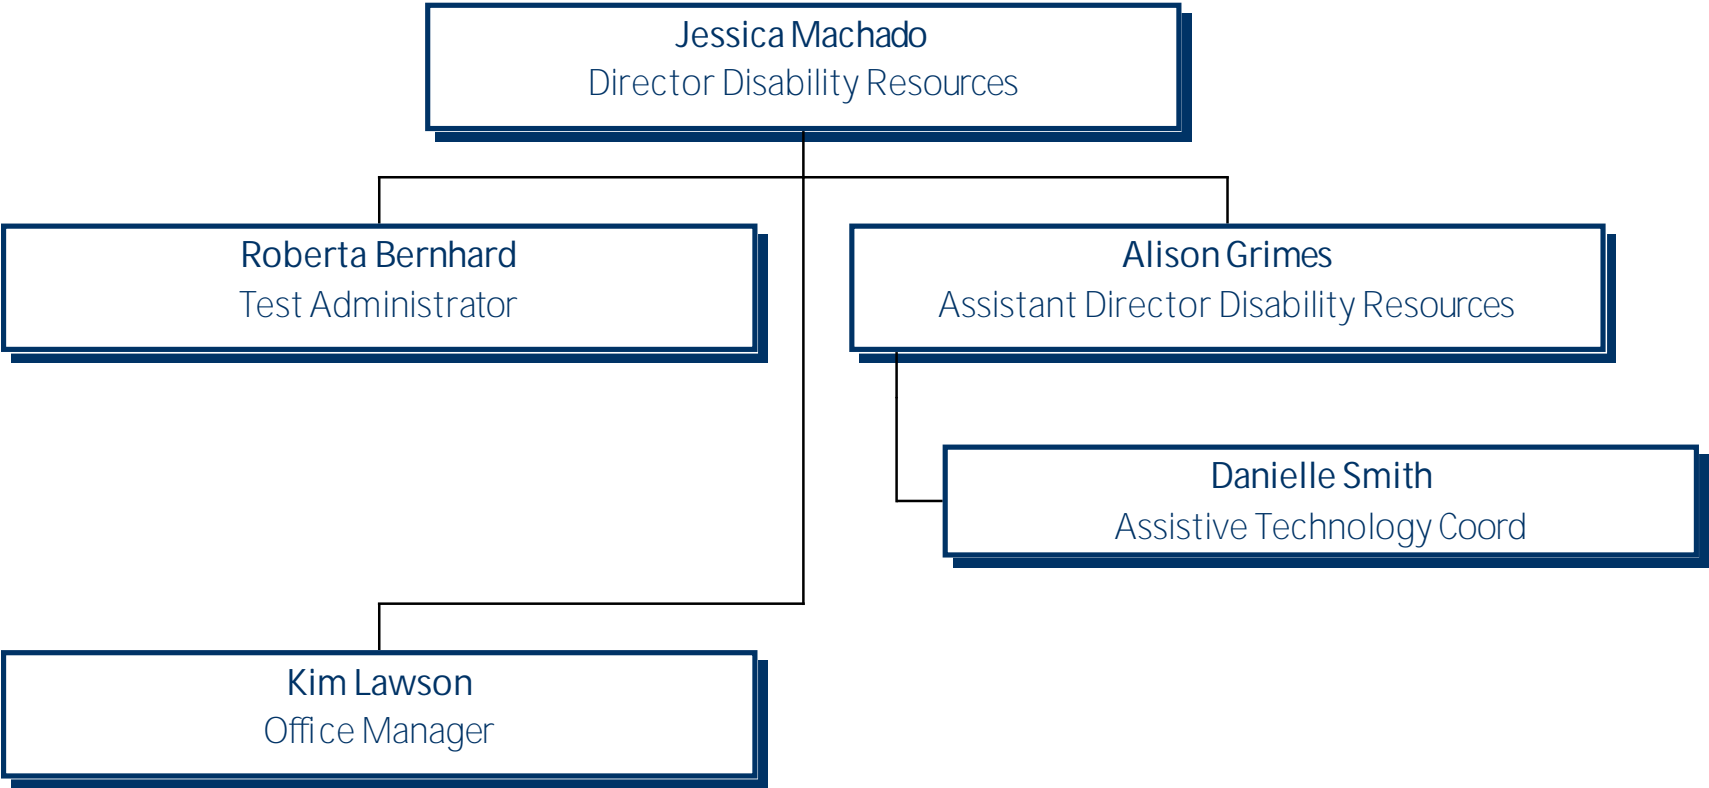

---

---

Sarah Dewees  
Director of Service

Megan Turner  
Graduate Assistant

University of Mary Washington  
Disability Resources

---

---

University of Mary Washington  
Rappahannock Scholars