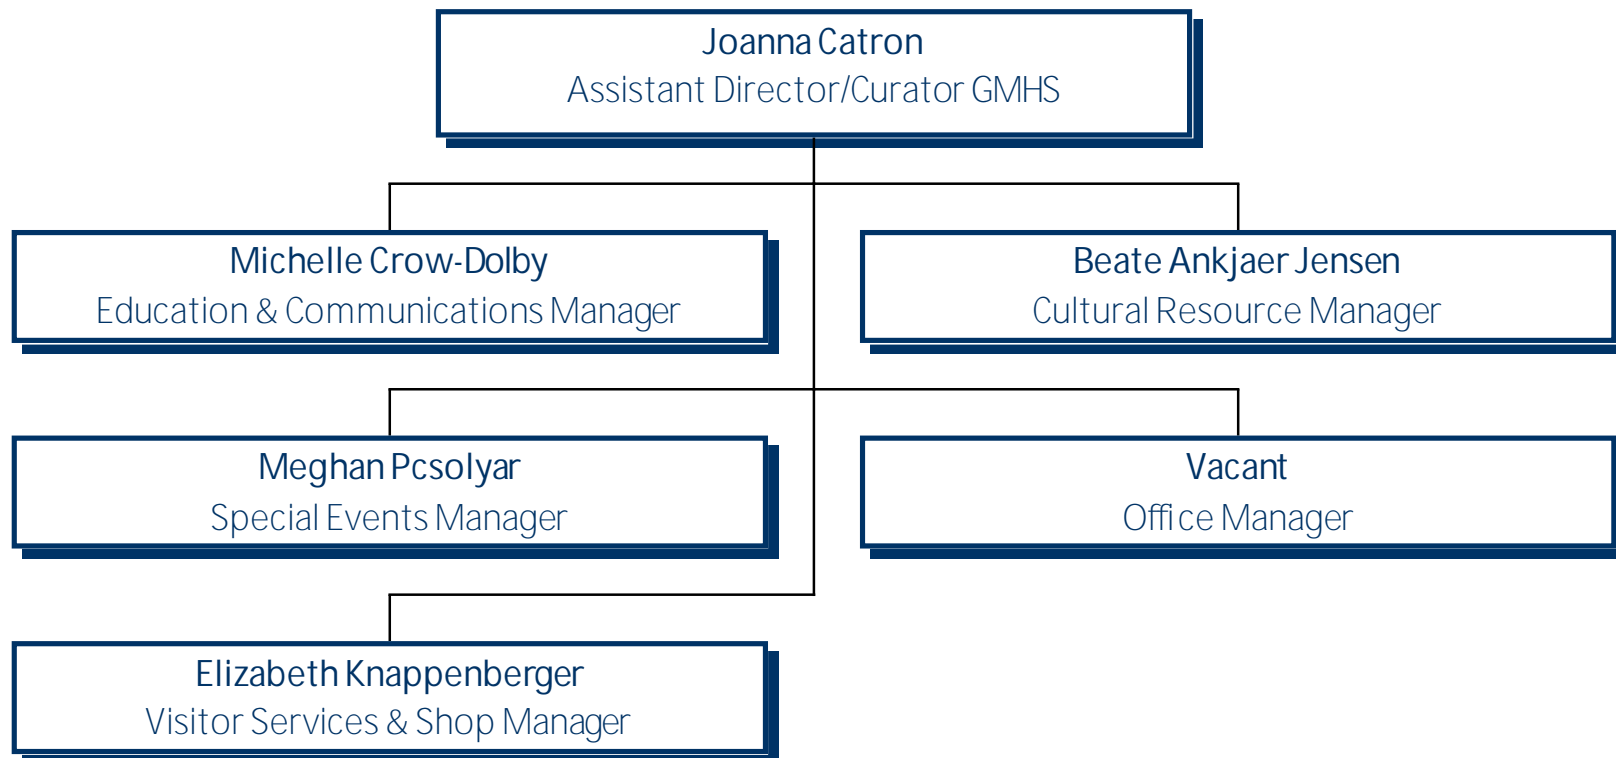

# University of Mary Washington Museums

---

---

University of Mary Washington  
Gari Melchers Home & Studio

---

---