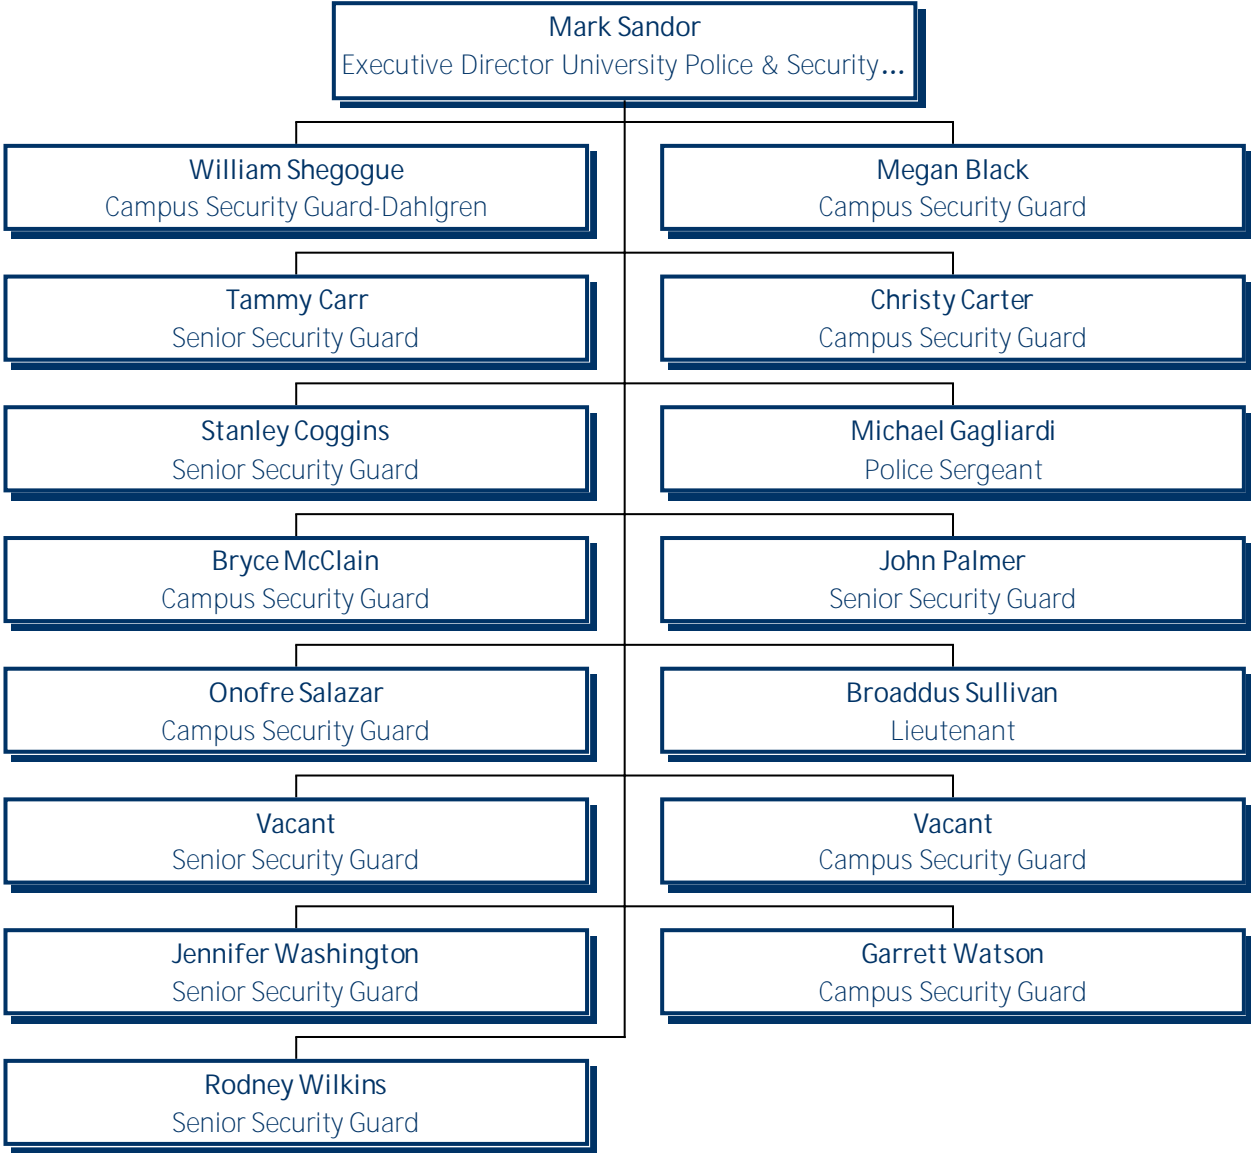

University of Mary Washington University Police