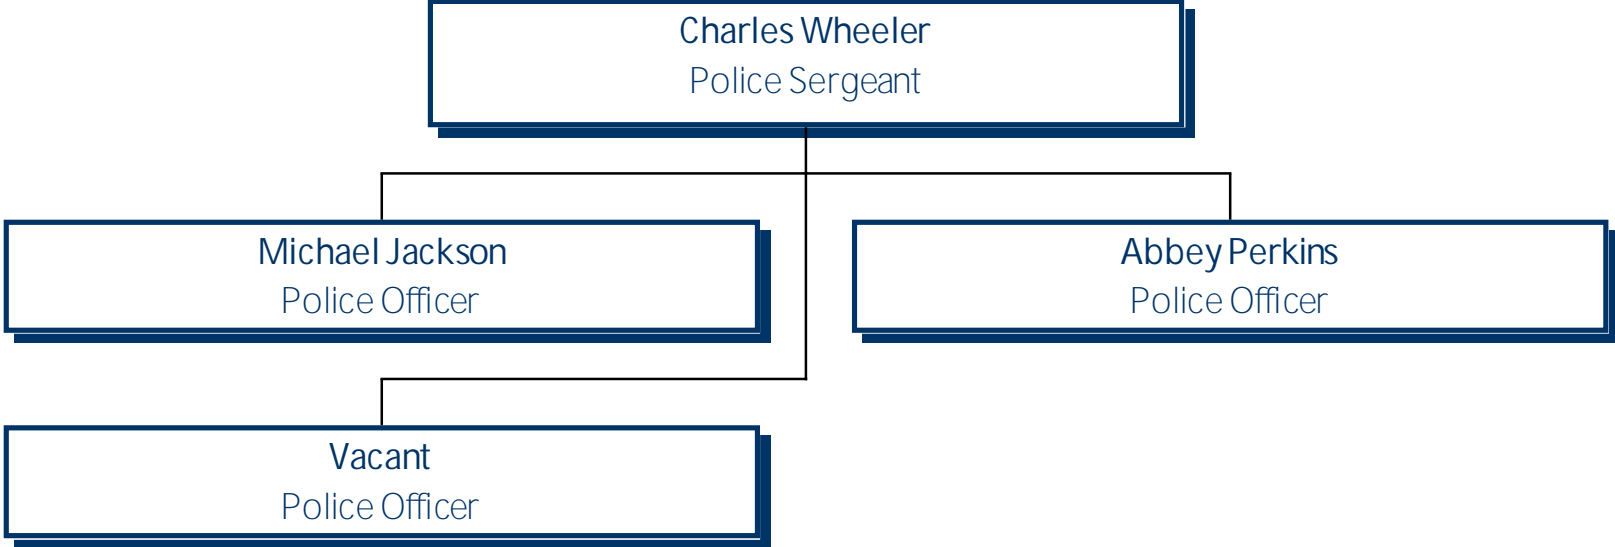

University of Mary Washington
University Police