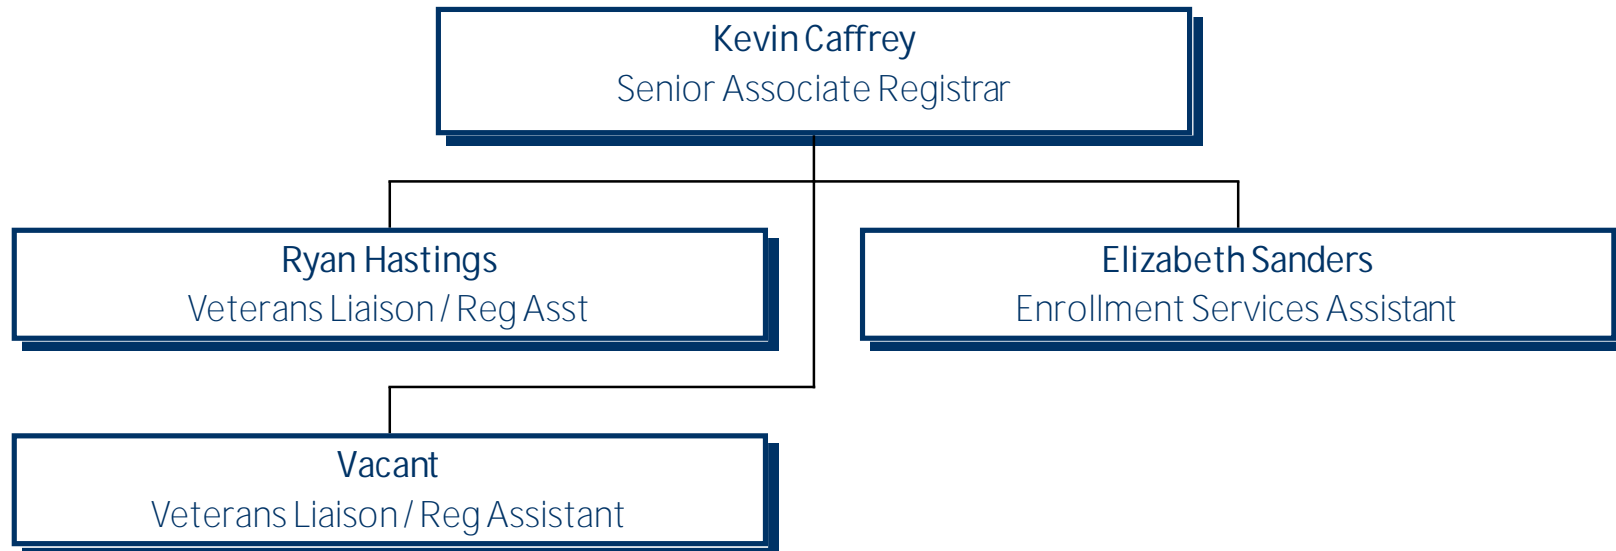

University of Mary Washington
Registrar