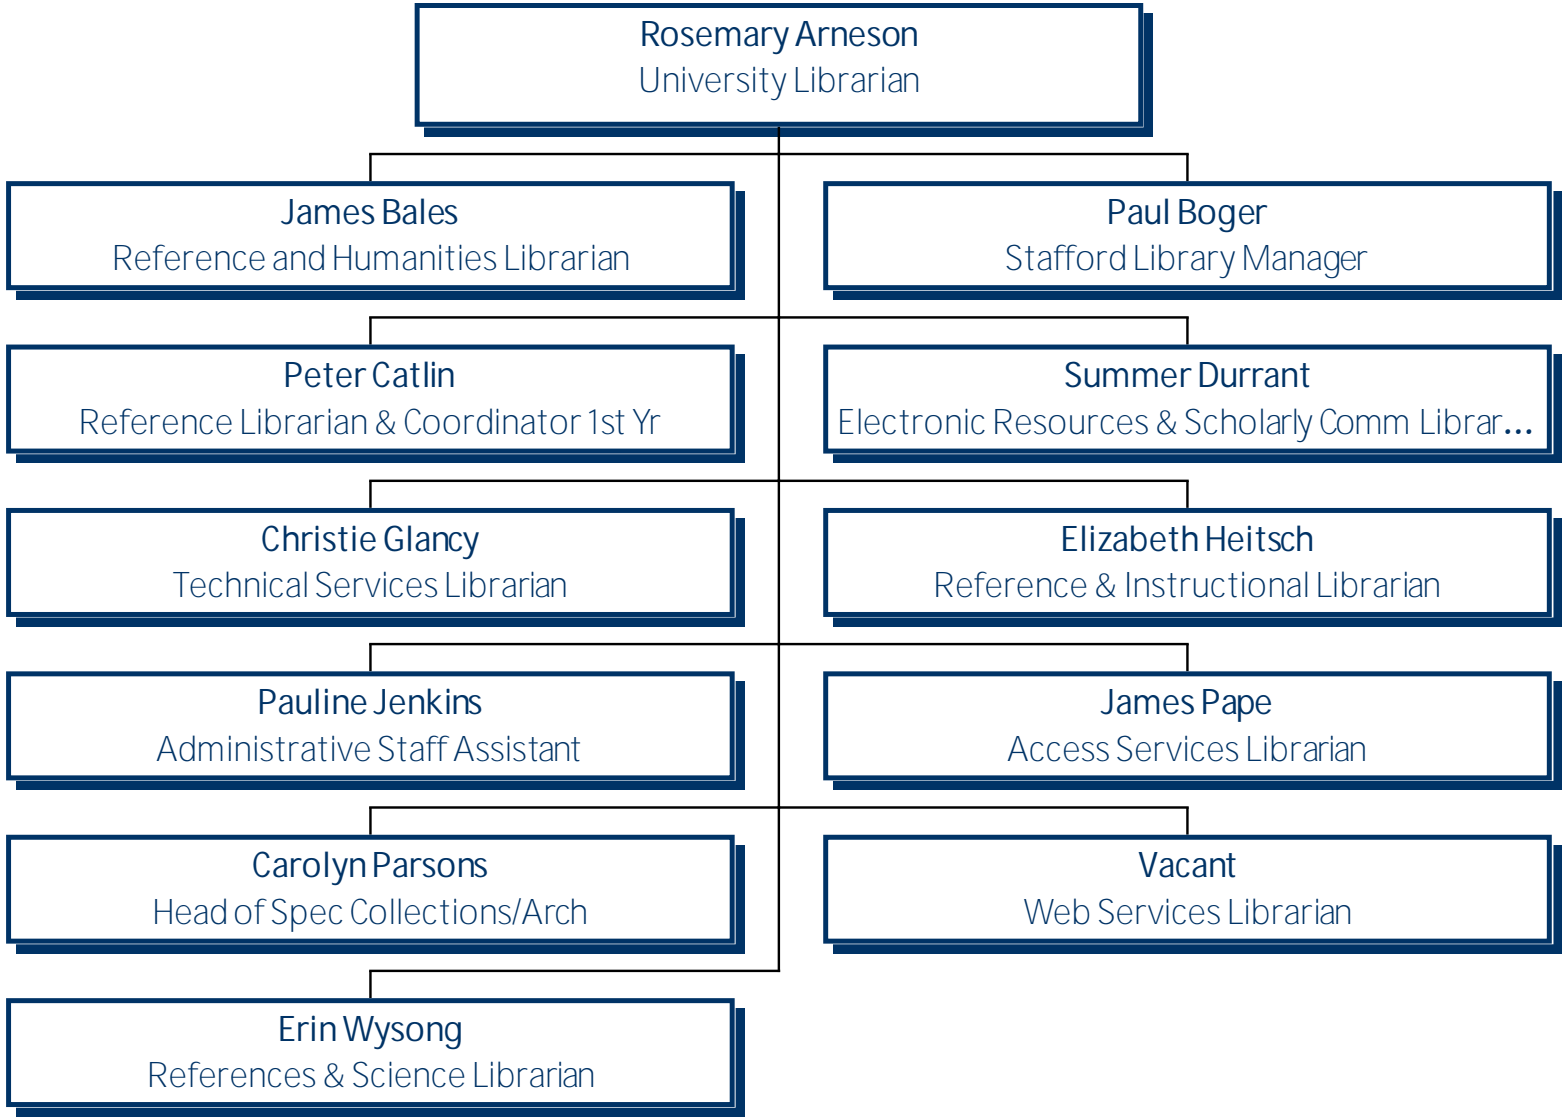

---

---

Debra Schleef  
Assoc. Prov. Inst. Anal. Eff.

Mathew Wilkerson  
Director of Institutional Research

Ashlesha Pawar  
Senior Institutional Res Analyst

University of Mary Washington  
Library

University of Mary Washington  
Library

---

---

University of Mary Washington  
Library

---

---

University of Mary Washington  
Library

---

---