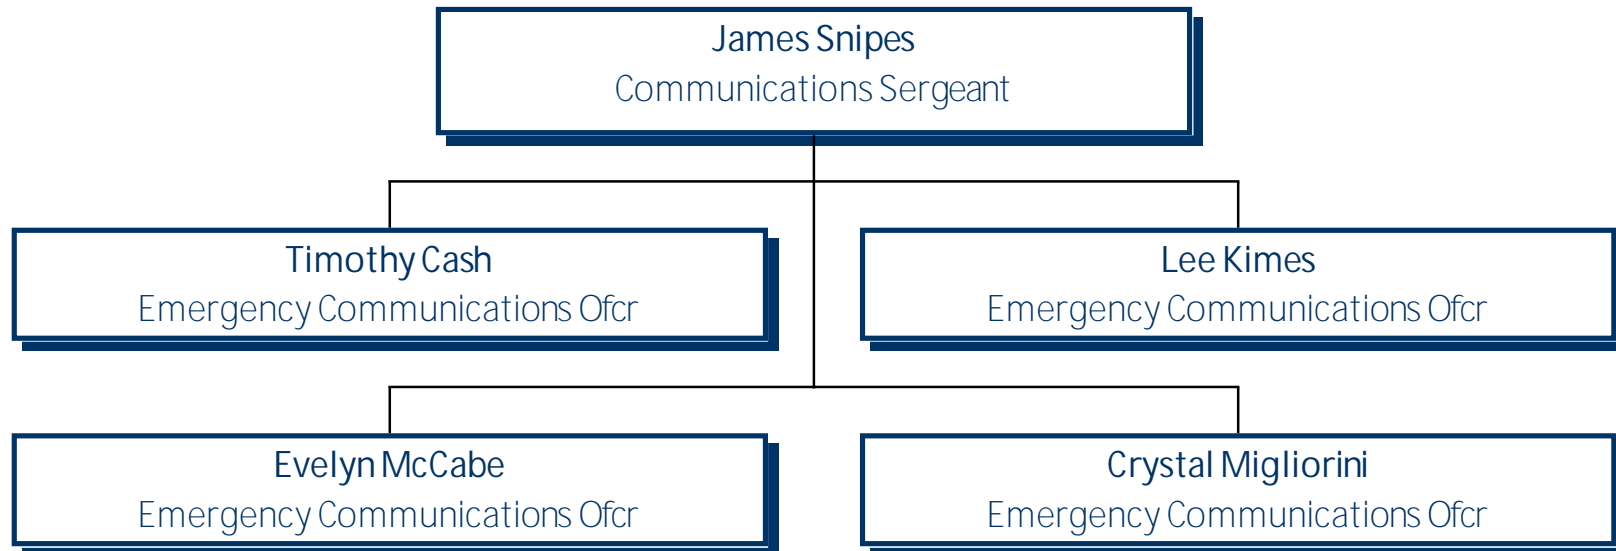

University of Mary Washington  
University Police

---

---

Michael Cornelius  
Police Sergeant

Dillon Brooks  
Police Officer

University of Mary Washington  
University Police

---

---