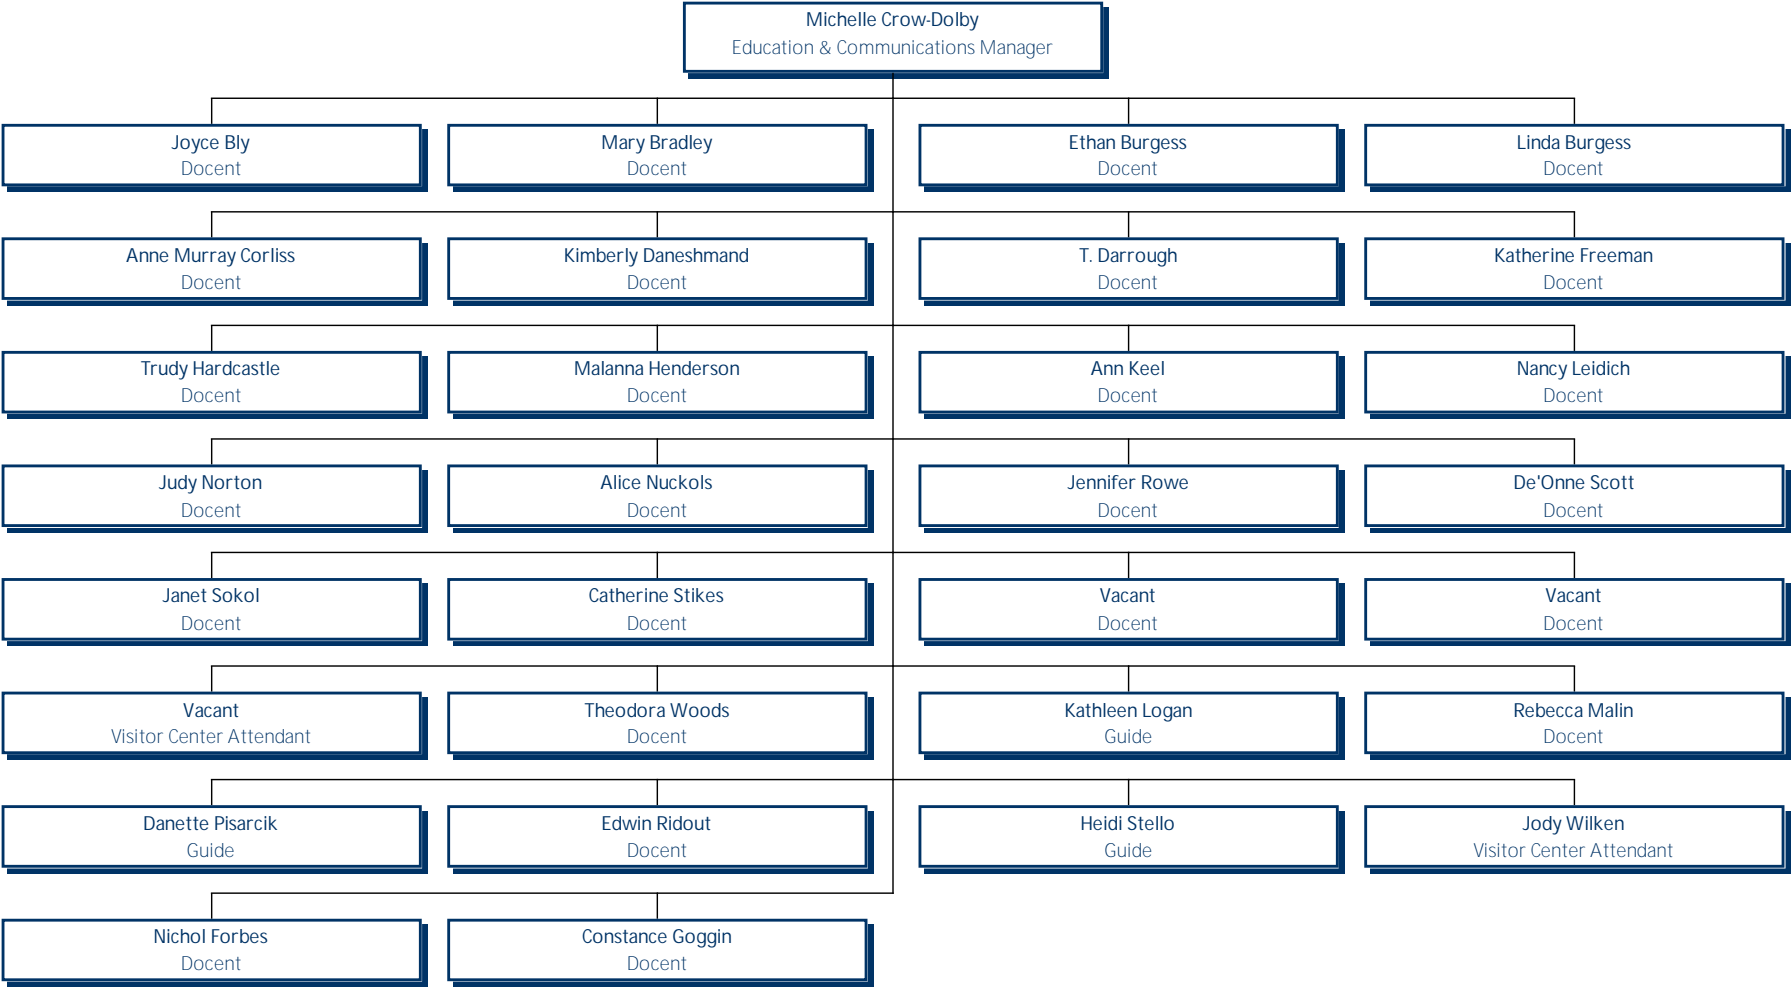

University of Mary Washington Gari Melchers Home & Studio