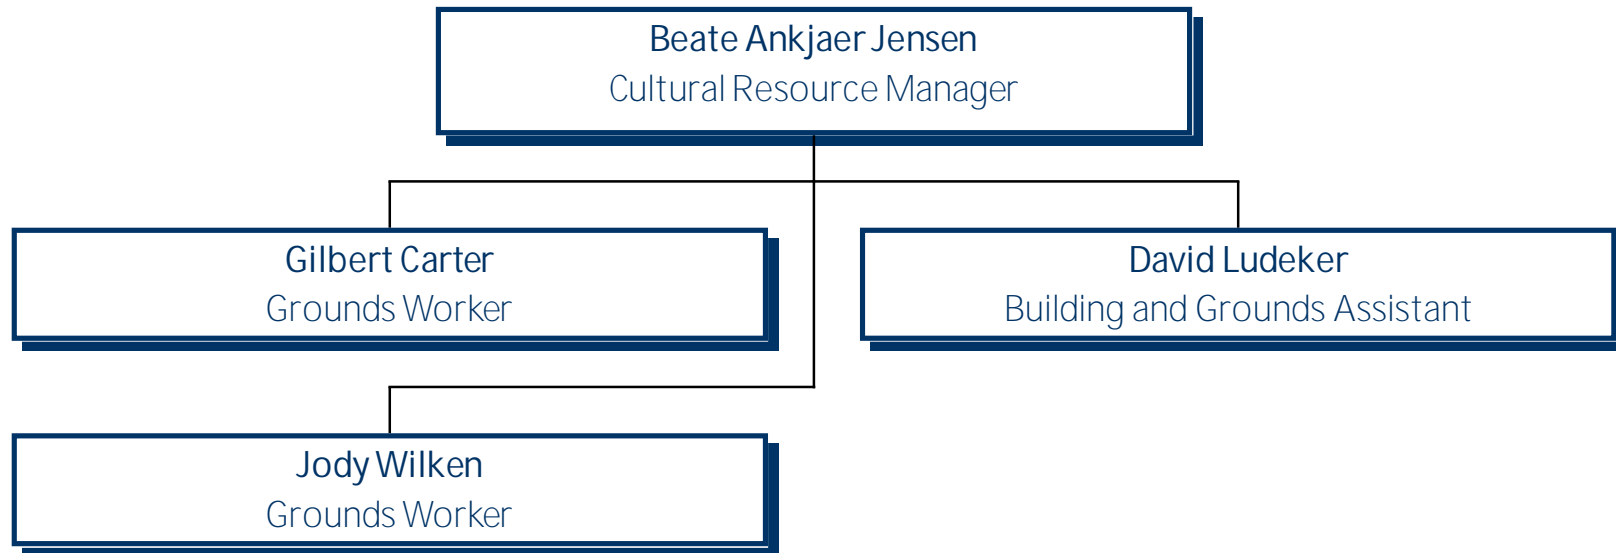

University of Mary Washington
Gari Melchers Home & Studio