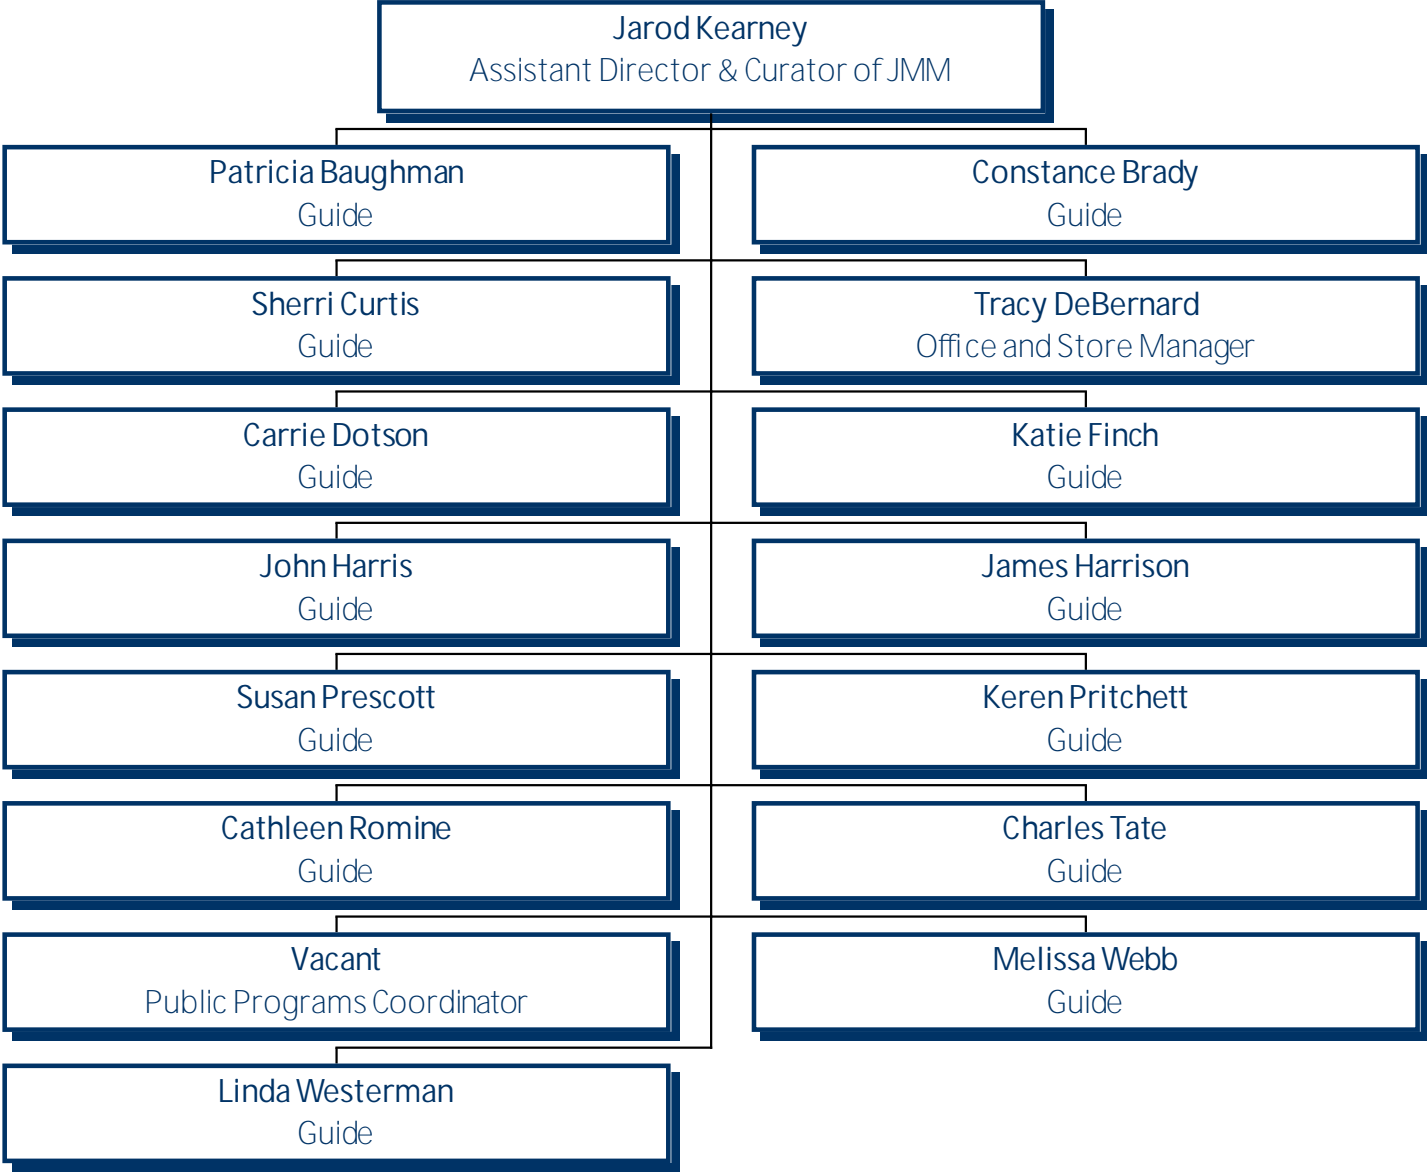

University of Mary Washington
James Monroe Museum