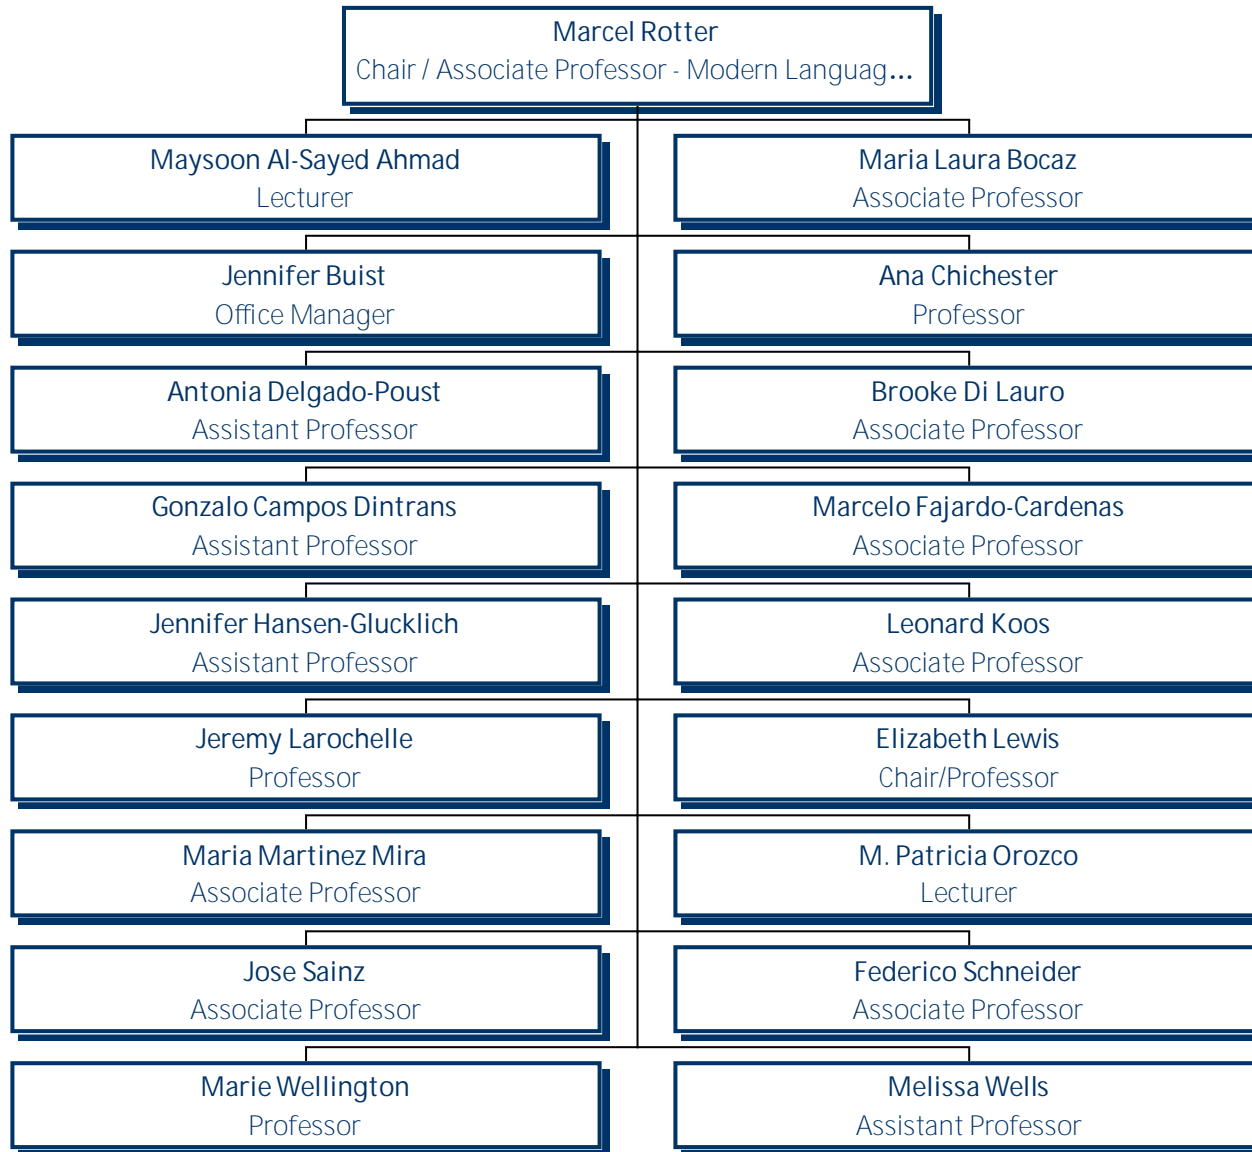

University of Mary Washington Modern Languages and Literatures