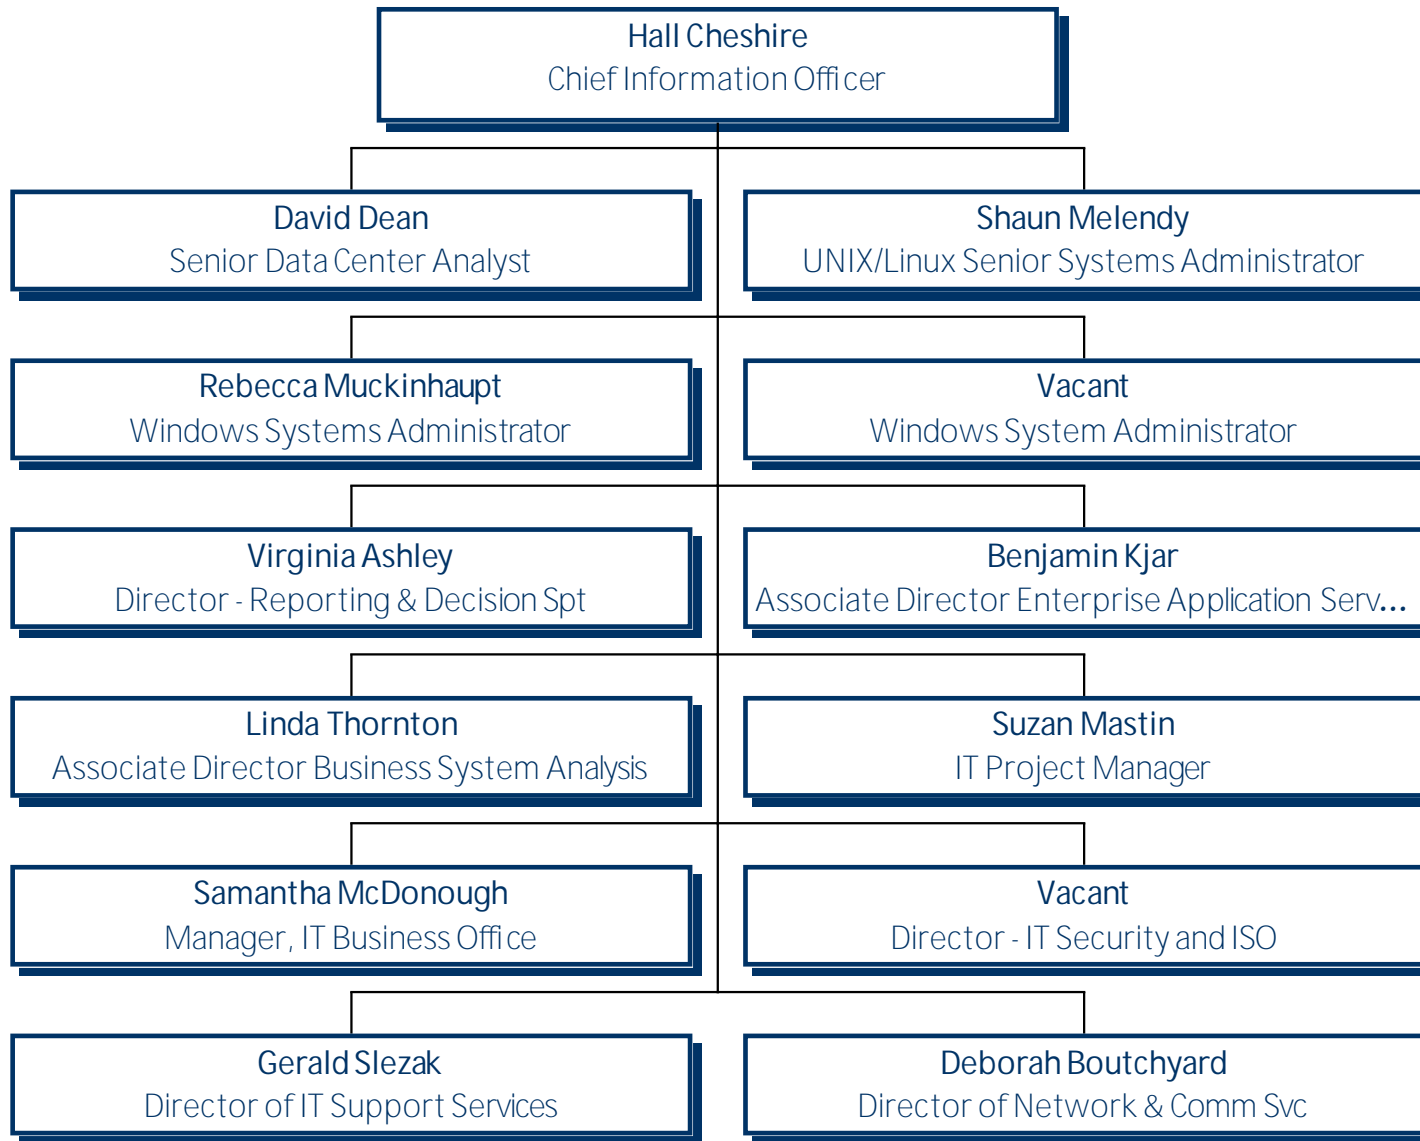

University of Mary Washington  
Sub-chart185

University of Mary Washington  
Undergraduate Admissions

---

---

University of Mary Washington  
Chief of Staff

---

---

University of Mary Washington  
Information Technology