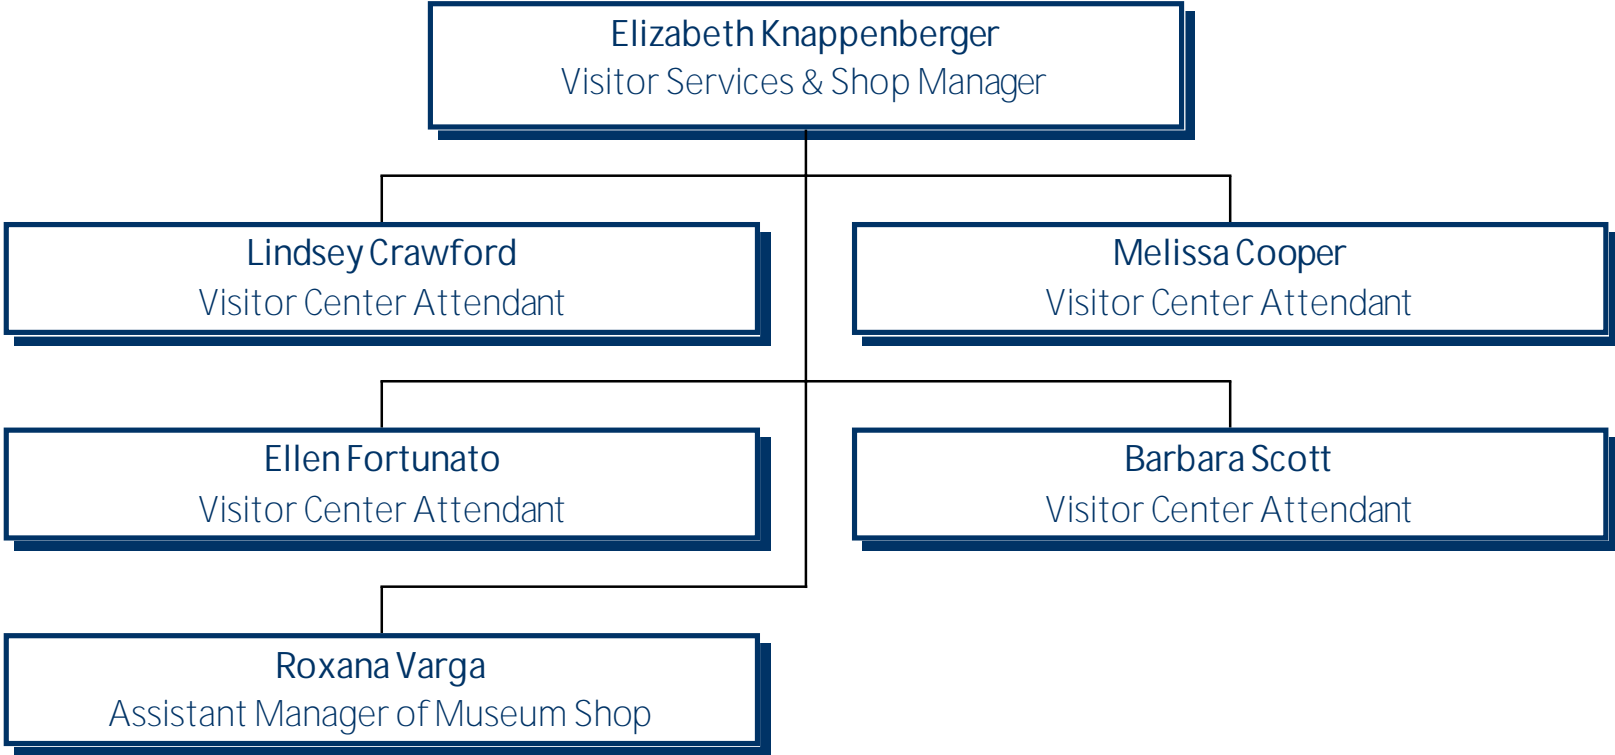

University of Mary Washington
Melchers Museum Shop