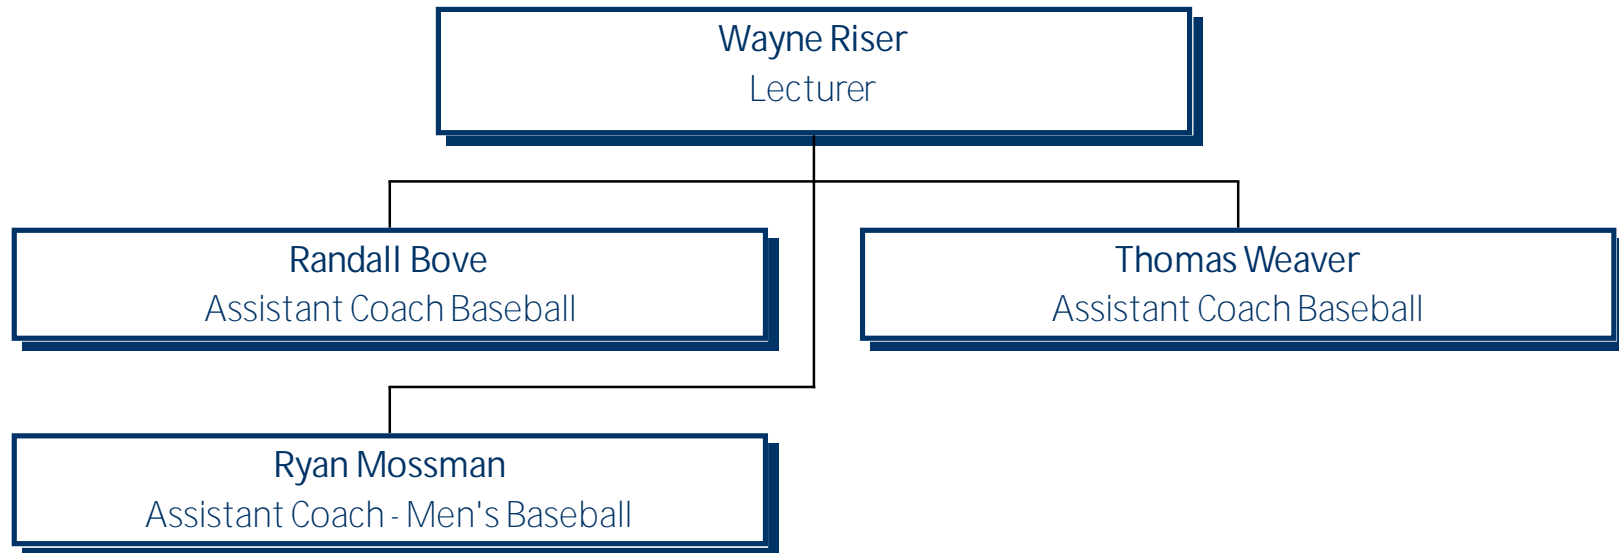

University of Mary Washington
Athletics