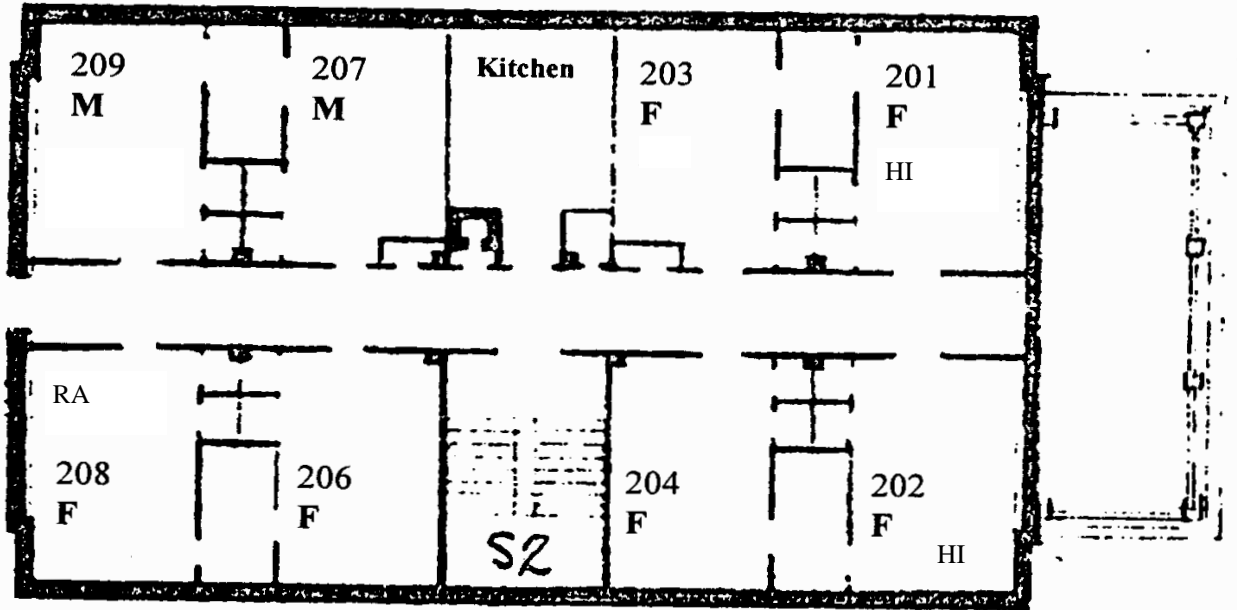

CUSTIS HALL SECOND FLOOR

Floor Profile:

- ★ Coed Floor
- ★ All Rooms Double Unless Otherwise Noted; T=Triple and Q=Quad
- ★ Lounge and Laundry Rooms Located in Basement

FYE GOLD Program All Floors

Smoke Free Building