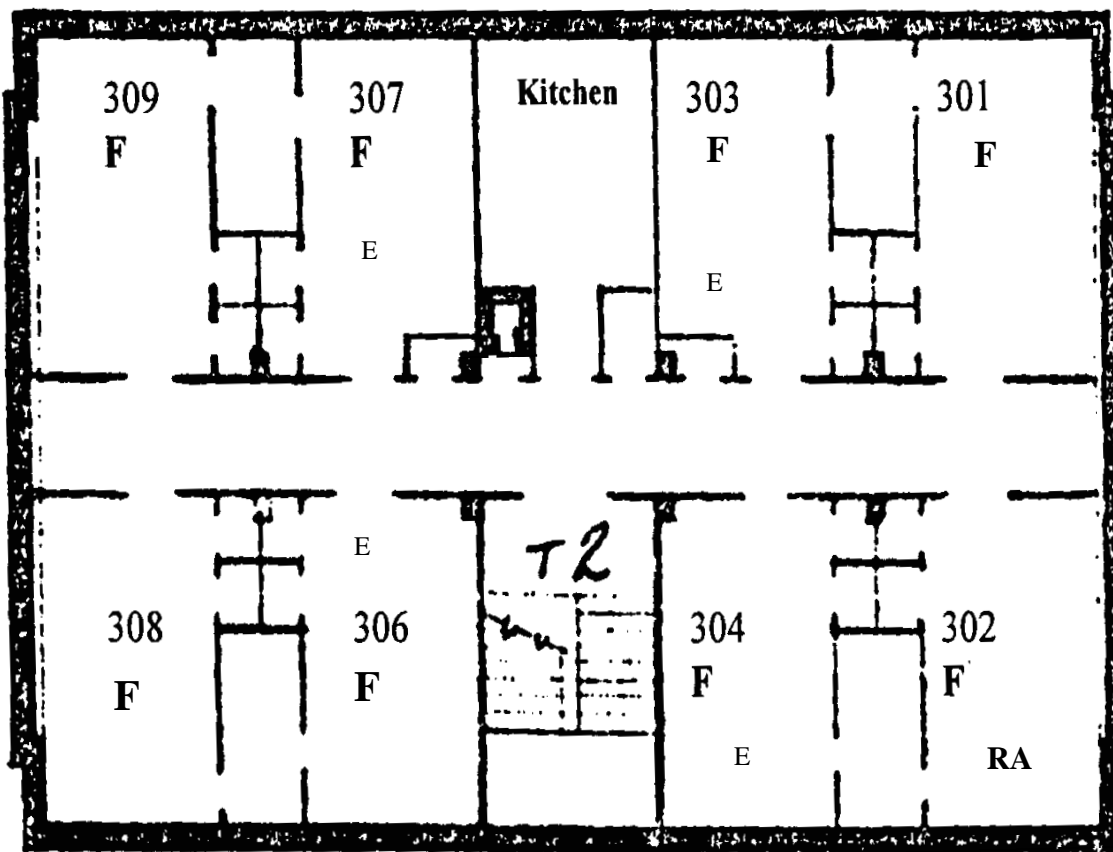

CUSTIS HALL THIRD FLOOR

FYE GOLD Program All Floors

Floor Profile:

- ★ Coed Floor
- ★ All Rooms Double Unless Otherwise Noted; T=Triple and Q=Quad
- ★ Lounge and Laundry Rooms Located in Basement
- E = AC units prohibited