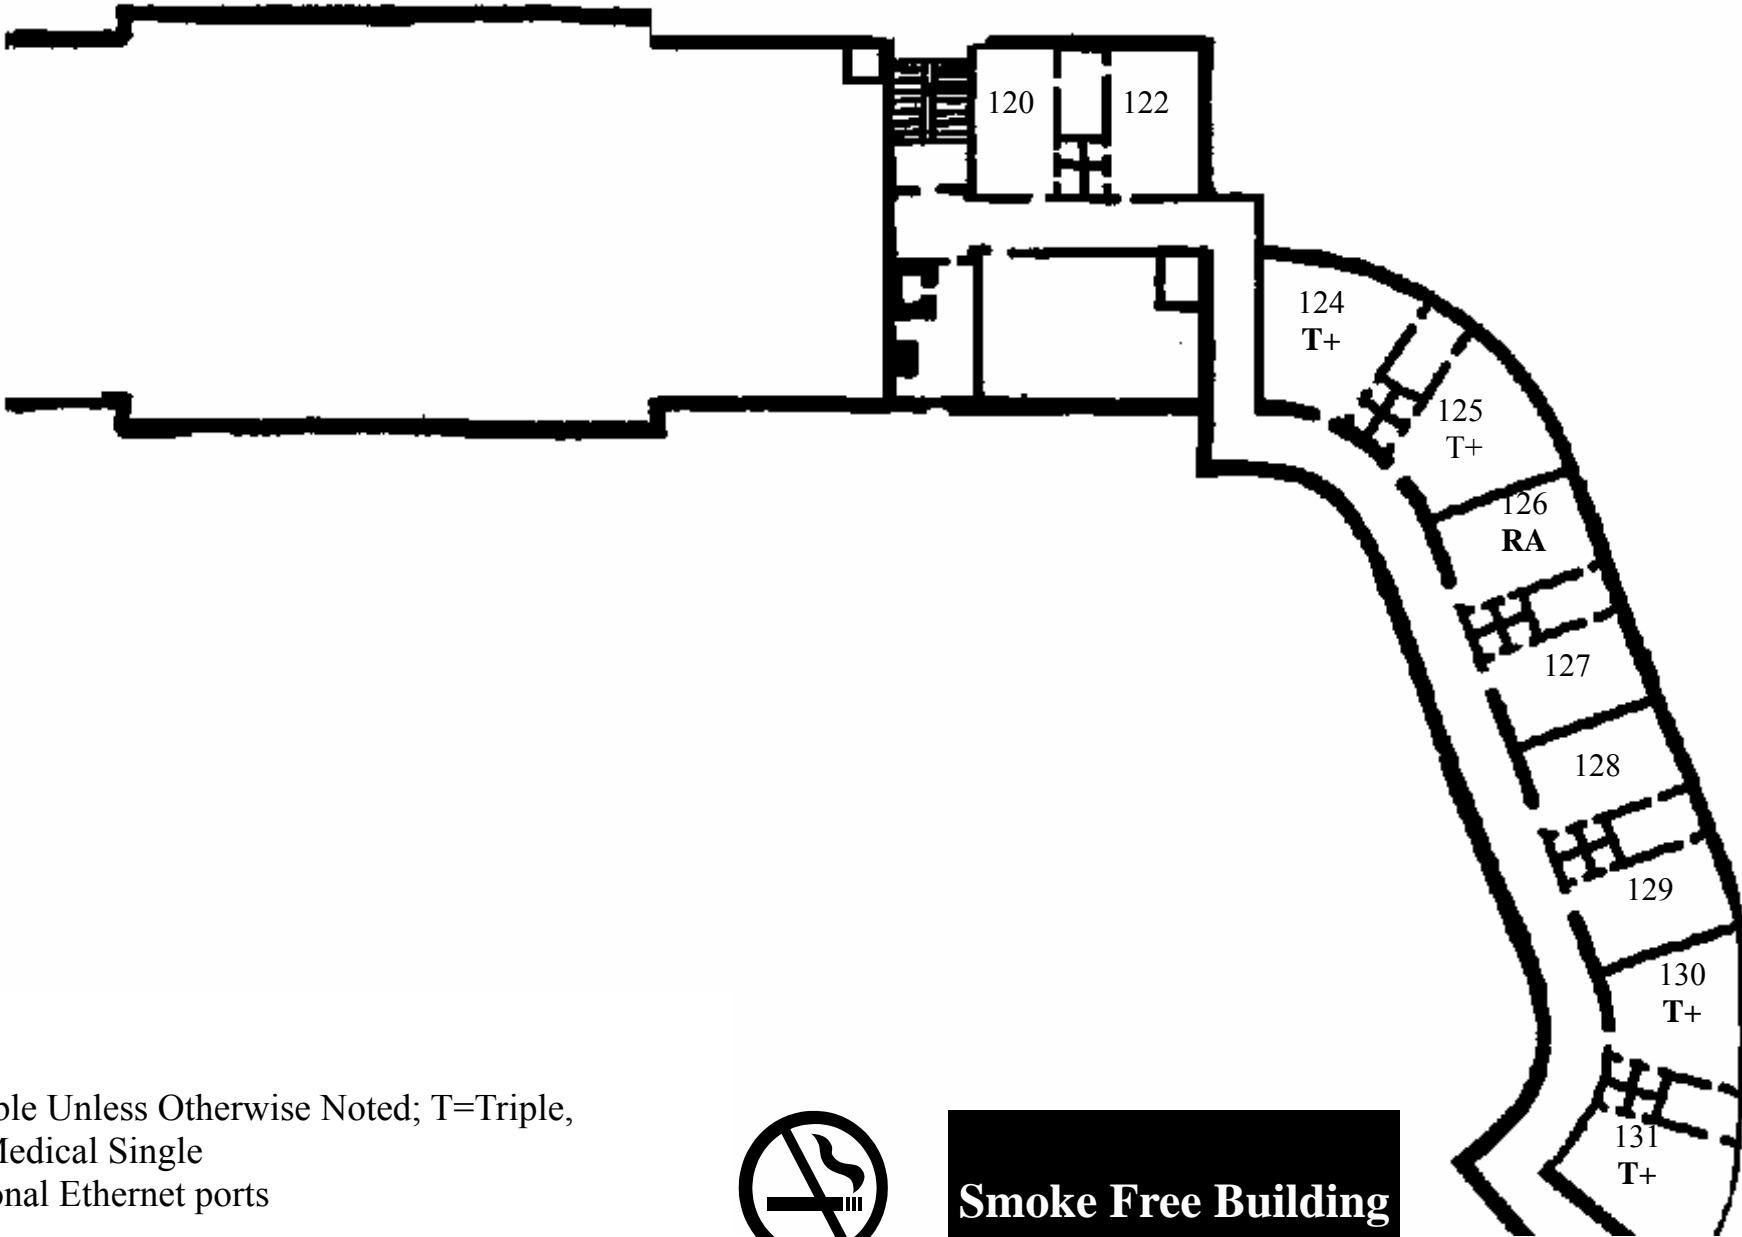

MASON HALL FIRST FLOOR

Floor Profile:

- All Female
- All Rooms Double Unless Otherwise Noted; T=Triple, Q=Quad, MS=Medical Single
- + Indicates additional Ethernet ports

Smoke Free Building