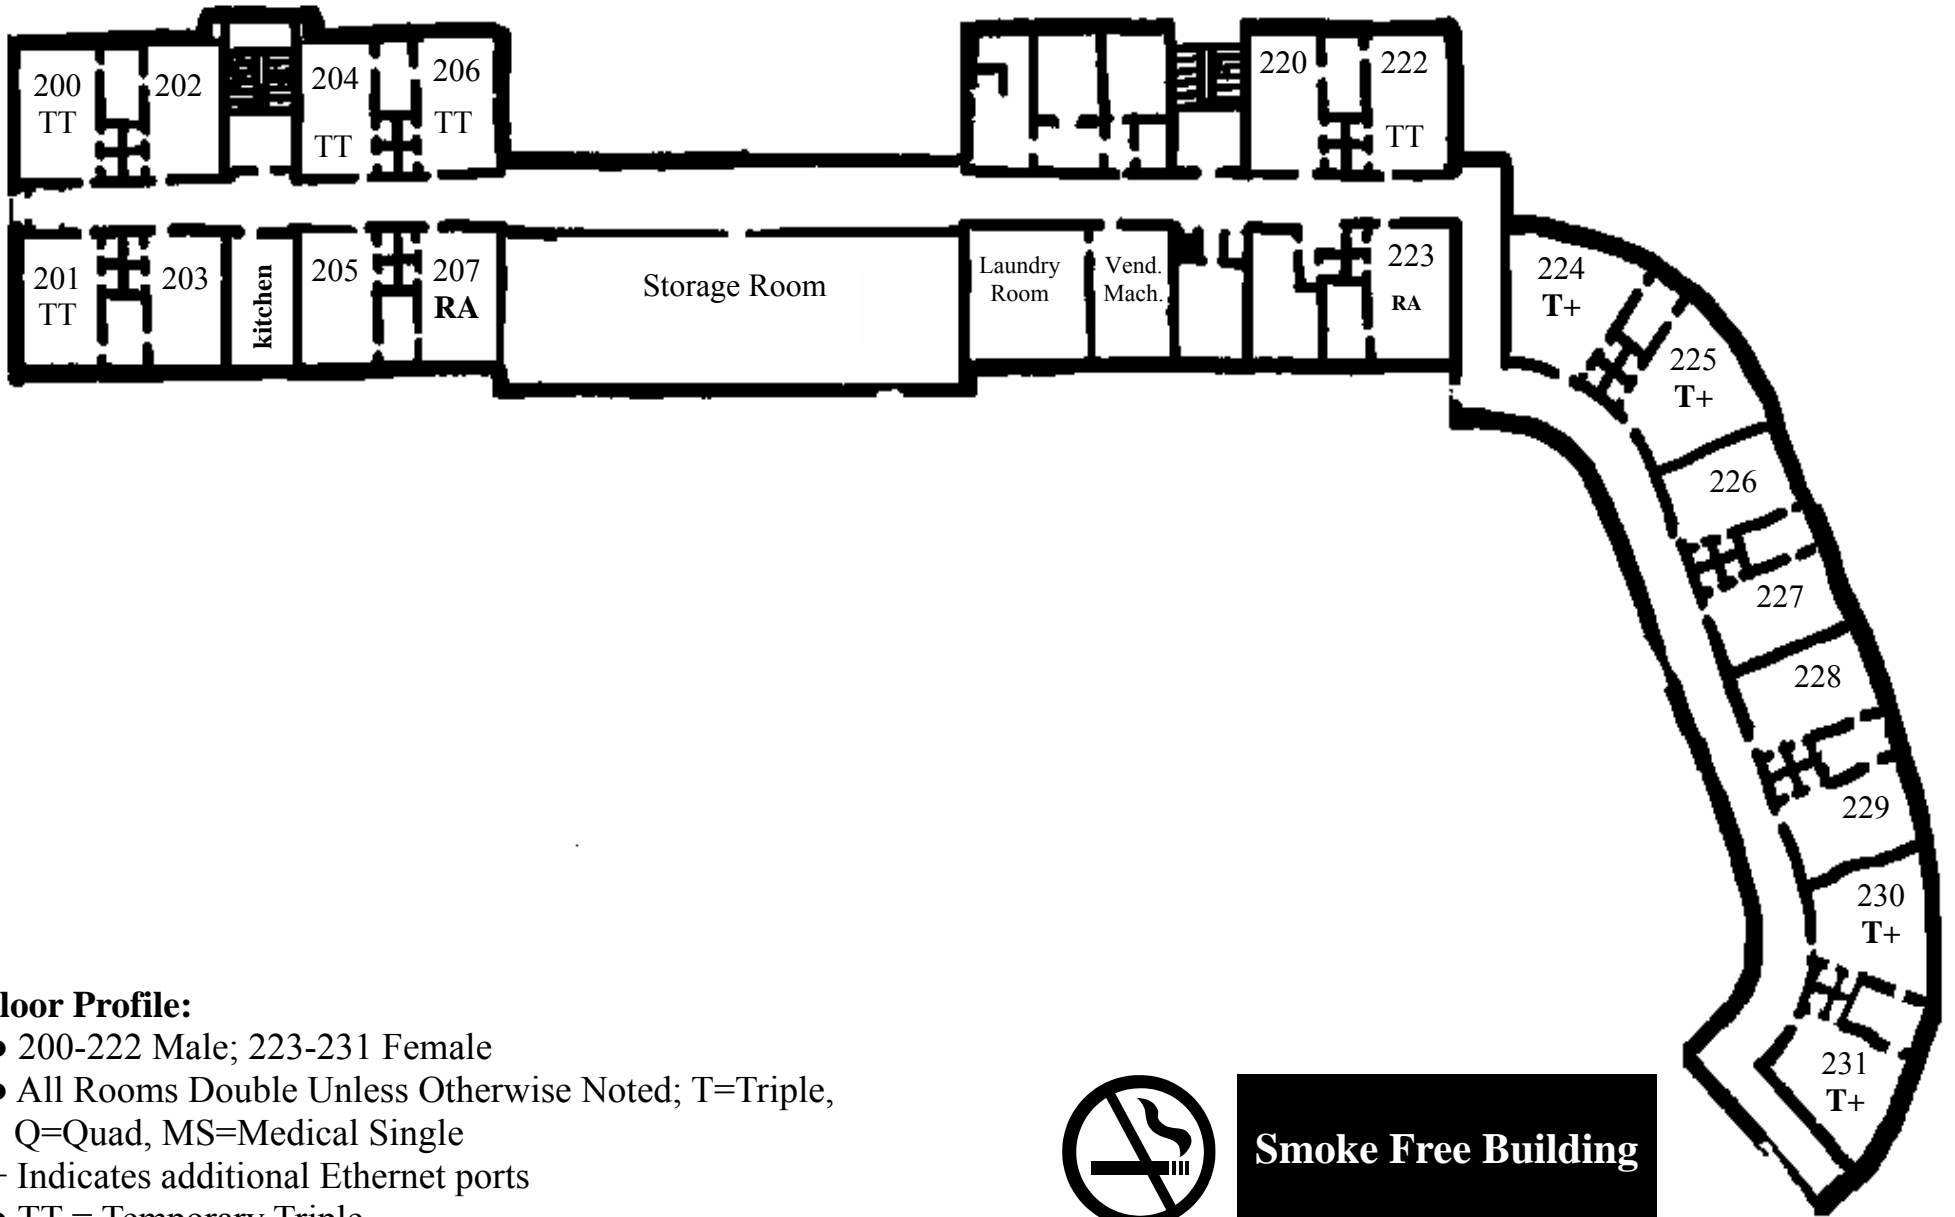

MASON HALL SECOND FLOOR

Floor Profile:

- 200-222 Male; 223-231 Female
- All Rooms Double Unless Otherwise Noted; T=Triple, Q=Quad, MS=Medical Single
- + Indicates additional Ethernet ports
- TT = Temporary Triple