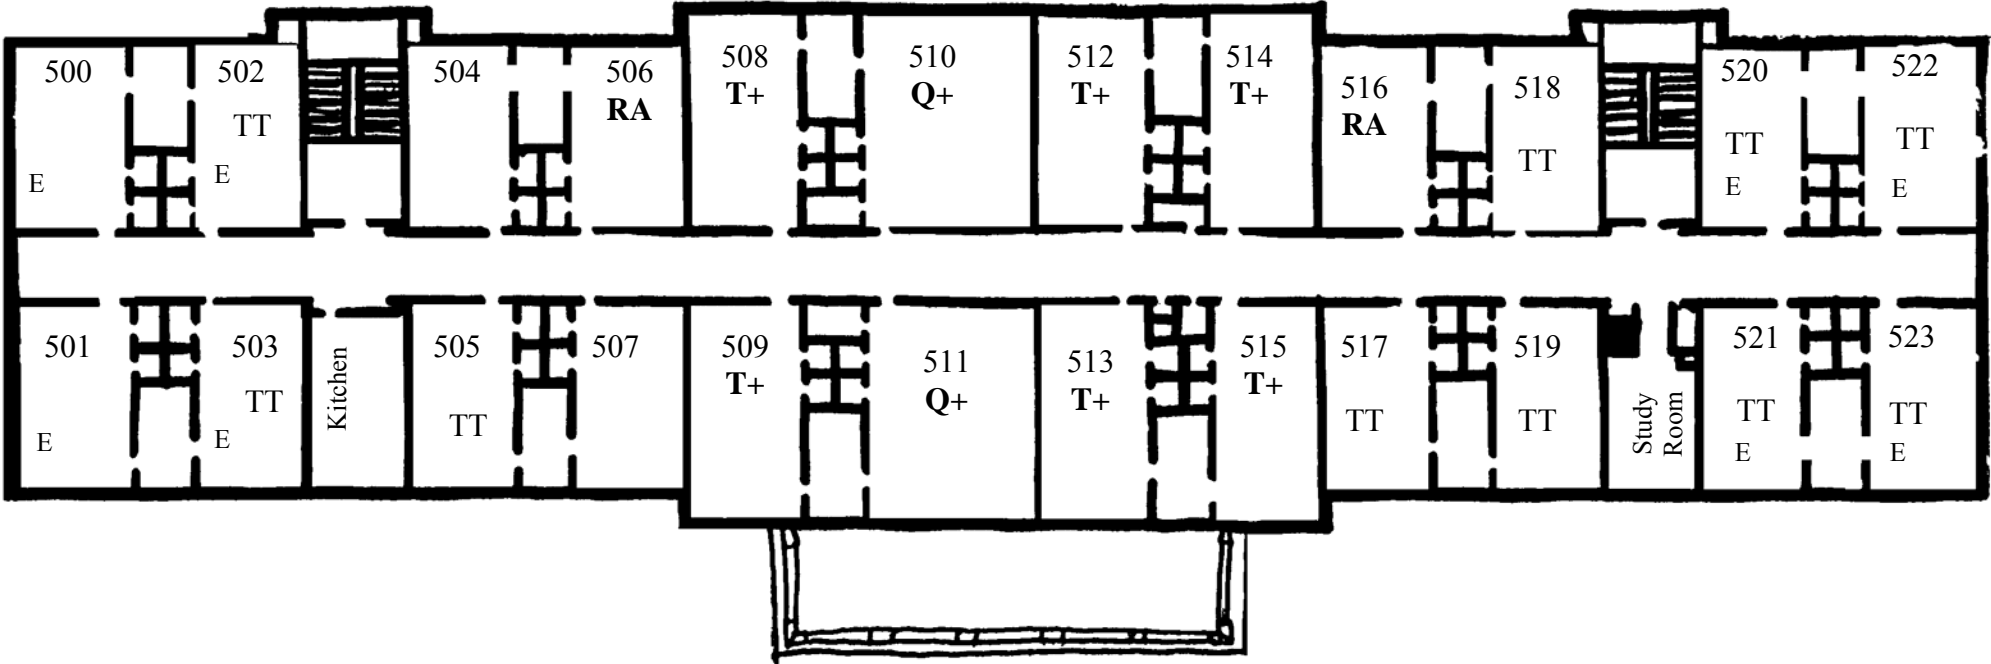

MASON HALL FIFTH FLOOR

Floor Profile:

- Rooms 500-511 Male, Rooms 512-523 Female
- All Rooms Double Unless Otherwise Noted; T=Triple, Q=Quad, MS=Medical Single
- + indicates additional Ethernet ports
- E = AC Units Prohibited
- TT = Temporary Triple