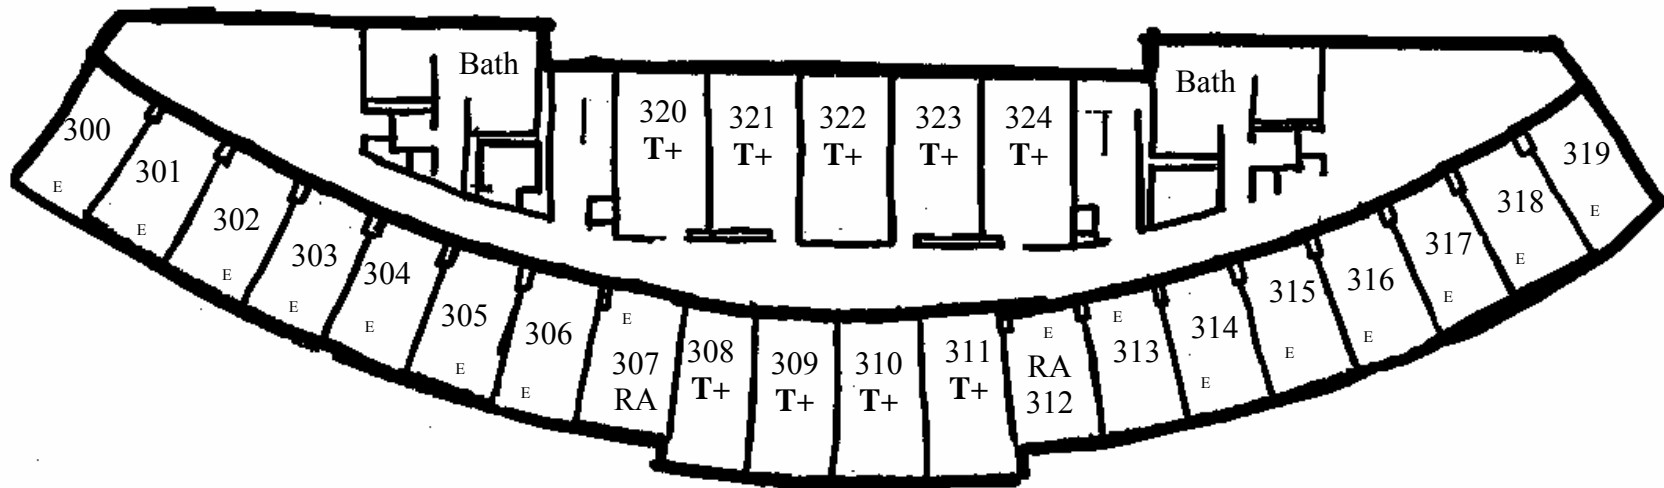

RUSSELL HALL THIRD FLOOR

Floor Profile:

- Male 300-309, 320, 321 Female 310-319, 322-324
- All Rooms Double Unless Otherwise Noted; T=Triple, Q=Quad, MS=Medical Single
- + Room has three Ethernet ports
- E= AC units prohibited