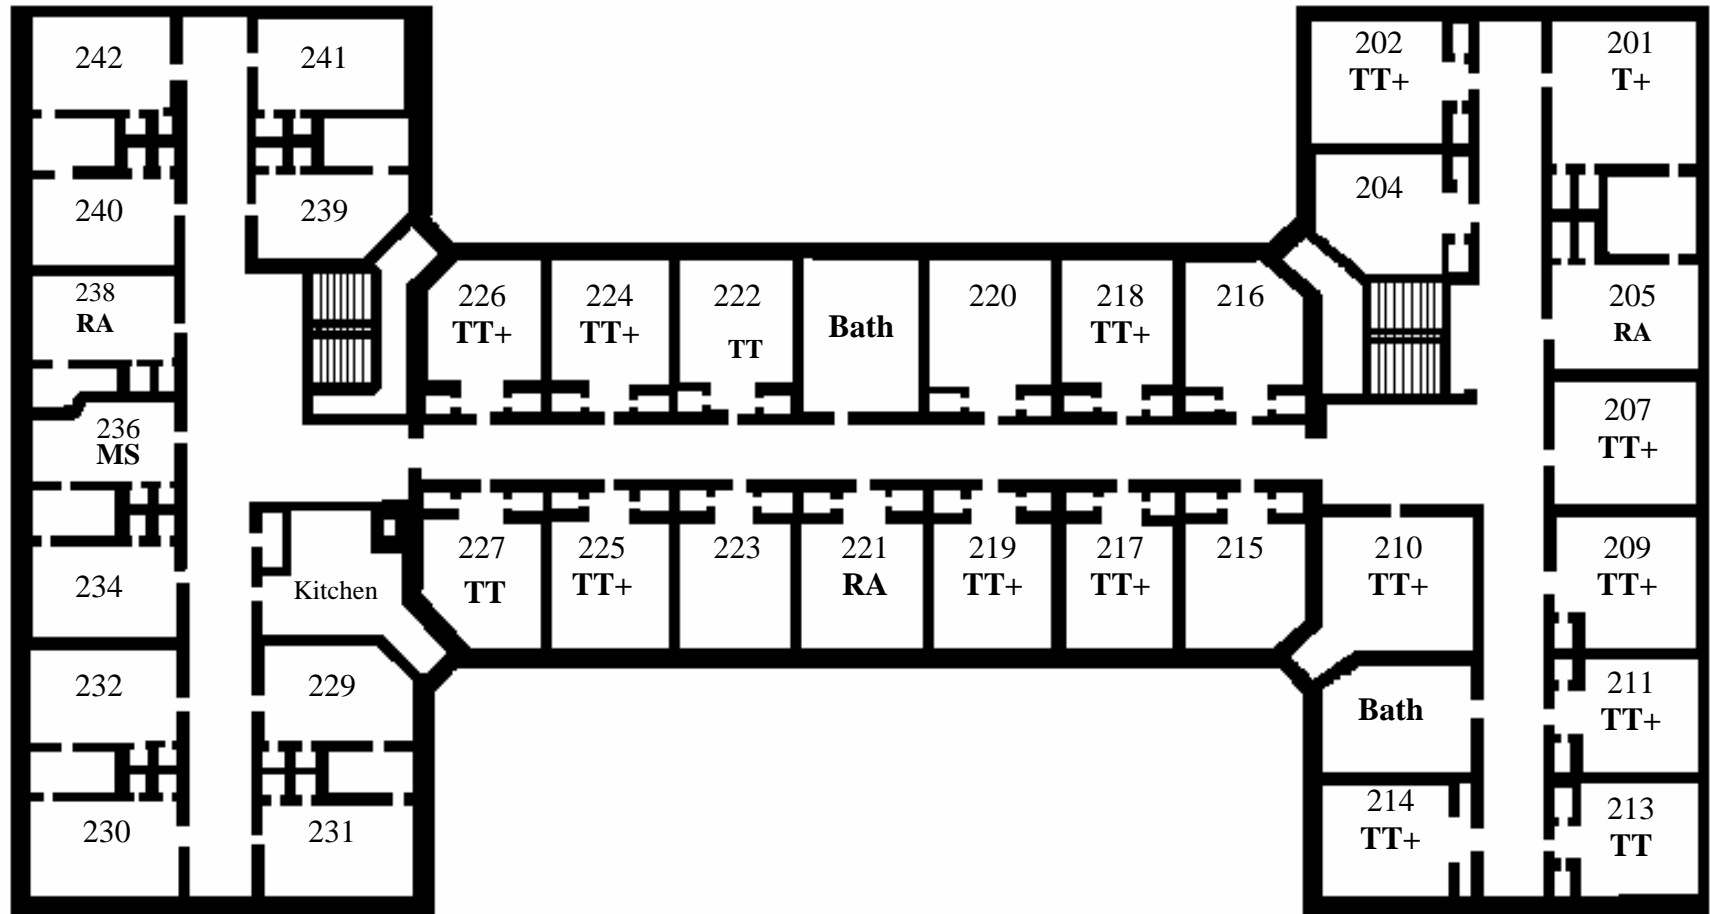

VIRGINIA HALL SECOND FLOOR

Floor Profile:

- All Female
- All Rooms Double Unless Otherwise Noted; T = Triple, MS = Medical Single
- TT = room is used as a temporary triple when additional space is needed to house incoming students. As additional space opens, students then have the option to relocate;
- + indicates that the room has been wired with three Ethernet ports.