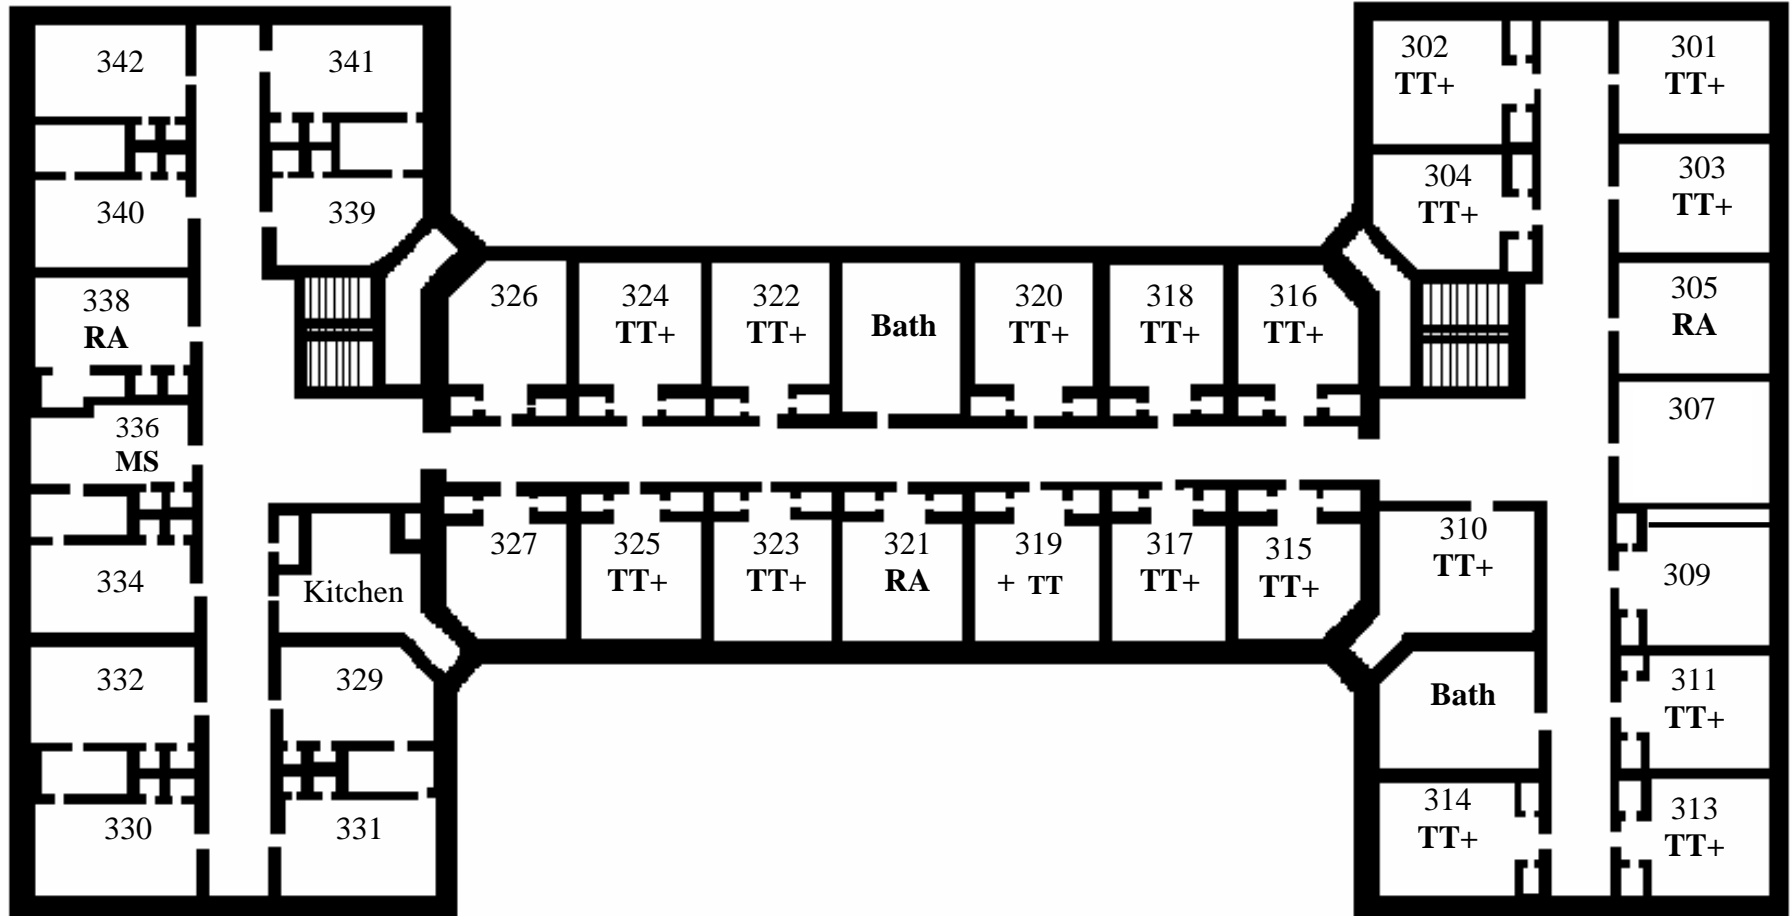

VIRGINIA HALL THIRD FLOOR

Floor Profile:

- All Female
- All Rooms Double Unless Otherwise Noted; T = Triple, MS = Medical Single
- TT = room is used as a temporary triple when additional space is needed to house incoming students. As additional space opens, students then have the option to relocate
- + indicates that the room has been wired with three Ethernet ports.