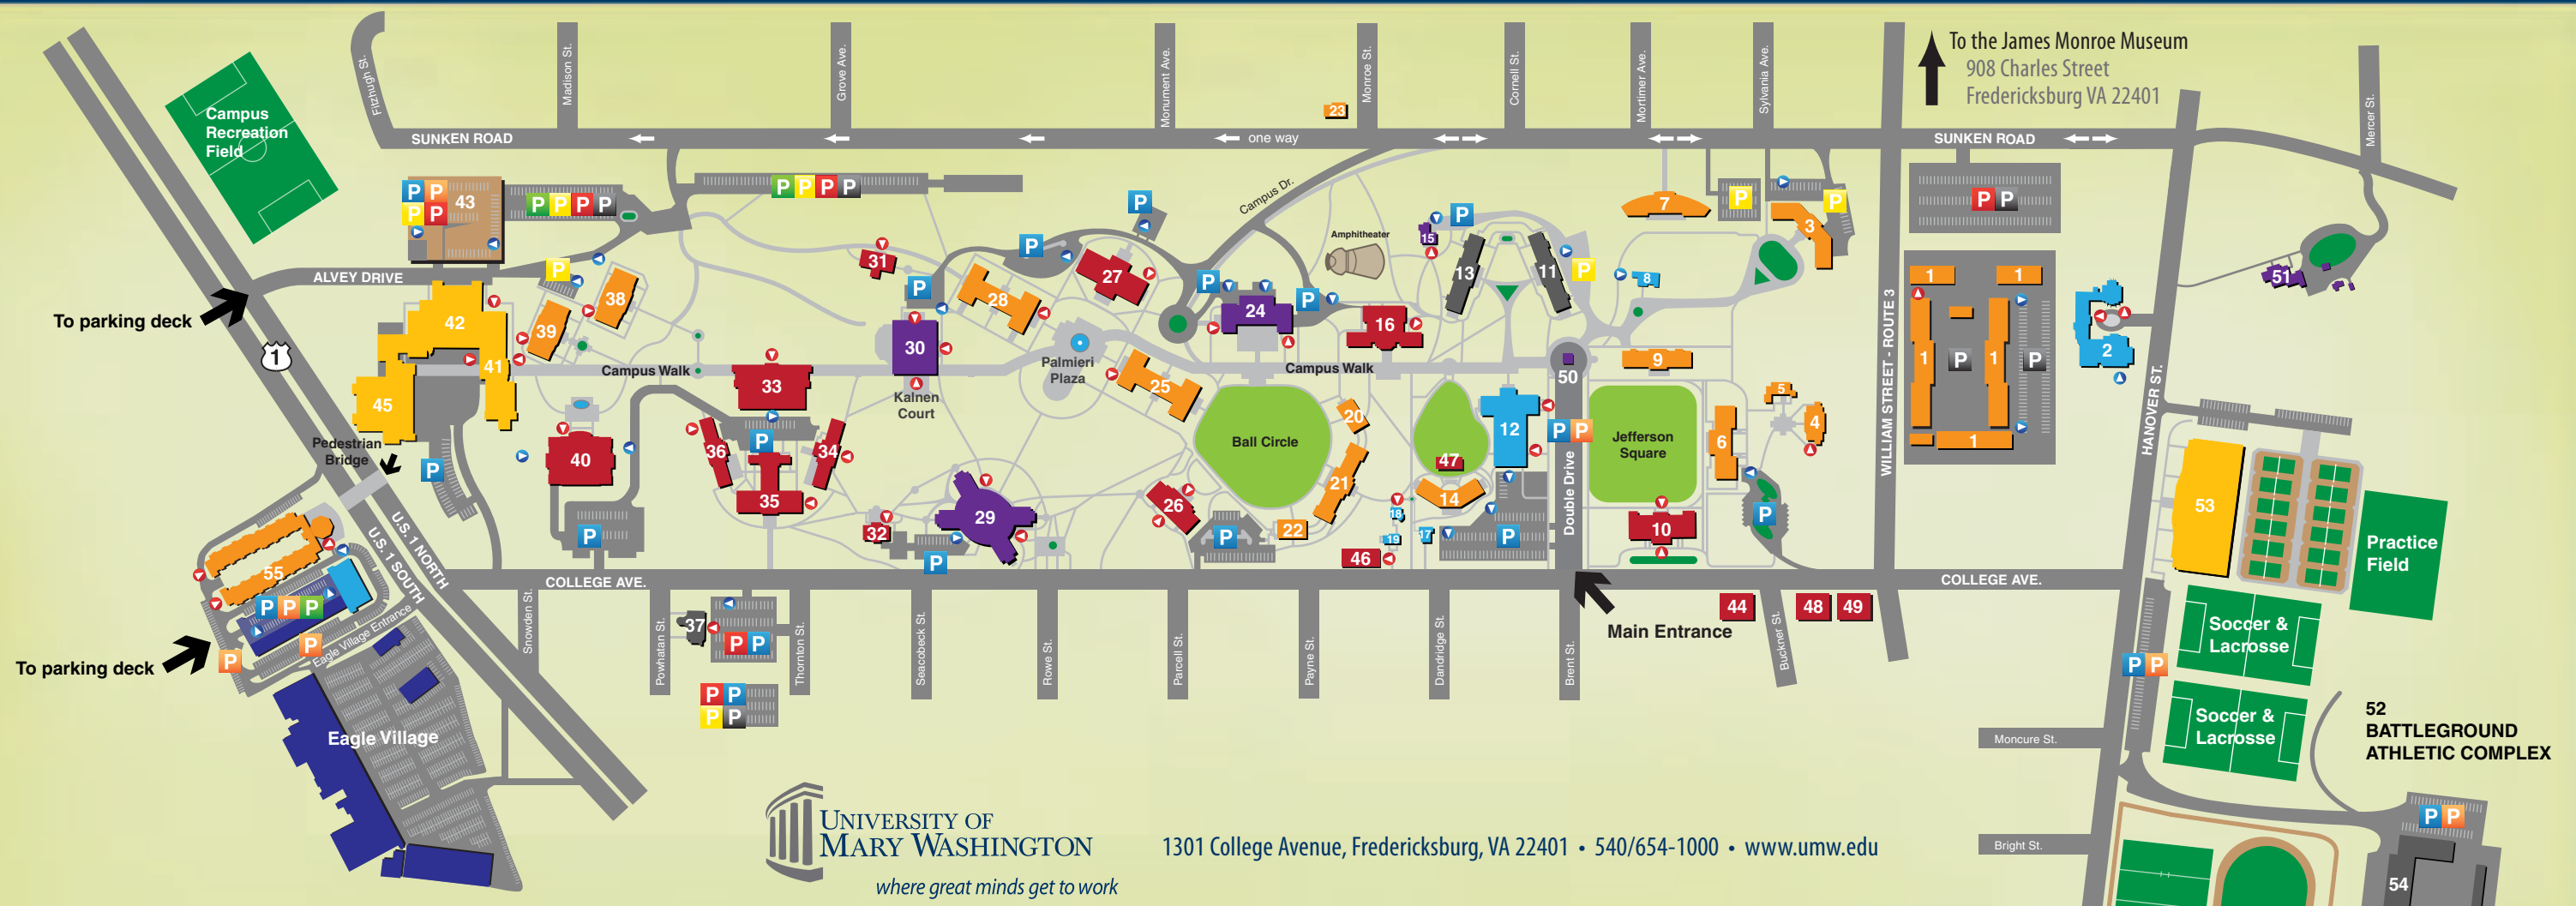

To the James Monroe Museum  
908 Charles Street  
Fredericksburg VA 22401

**UNIVERSITY OF MARY WASHINGTON**  
where great minds get to work

1301 College Avenue, Fredericksburg, VA 22401 • 540/654-1000 • www.umw.edu

**Alphabetical Key**

1004 College Avenue	48	Bushnell Hall	9	Jefferson Hall	6	Pollard Hall	36
1201 William Street	49	Chandler Hall	26	Jepson Alumni Executive Center	2	Randolph Hall	11
Alvey Hall	39	Combs Hall	10	Center	2	Russell Hall	7
Alvey House	44	Cornell House	23	Alumni Relations	2	Seacobeck Hall	29
Anderson Center	45	Custis Hall	22	Jepson Science Center	40	South Hall	4
Annex A	47	duPont Hall	35	Lee Hall	24	Tennis Center	53
Annex B	46	Klein Theatre	19	Admissions	24	Trinkle Hall	16
Arrington Hall	38	duPont Gallery	35	Bookstore	24	Tyler House	18
Art Gallery	32	Studio 115	55	Financial Aid	24	University Apartments	1
Ridderhof Martin	32	Eagle Landing	19	The Underground	24	Virginia Hall	25
Fairfax House	21	Fairfax House	19	Human Resources	24	Westmoreland Hall	14
Ball Hall	21	Fitness Center	41	5	3	Willard Hall	28
Battleground Athletic Complex	52	Framar House	5	Marye House	15	Woodard Campus Center	30
Bell Tower	50	George Washington Hall	12	Mason Hall	13	Eagle's Nest	30
Carmen Culpeper Chappell	50	Dodd Auditorium	12	Melchers Hall	34	Great Hall	30
Centennial Campanile	50	Goolrick Hall	42	Mercer Hall	31	Post Office	30
Brent House	8	Gymnasium	42	Monroe Hall	27		
Public Safety	8	Swimming pool	42	Parking Deck	43		
Brompton	51	Hamlet House	17	Physical Plant	37		
UMW President's residence - private	51	Heating Plant	37				

**Key**

▶	Accessible entrance
▶	Accessible parking