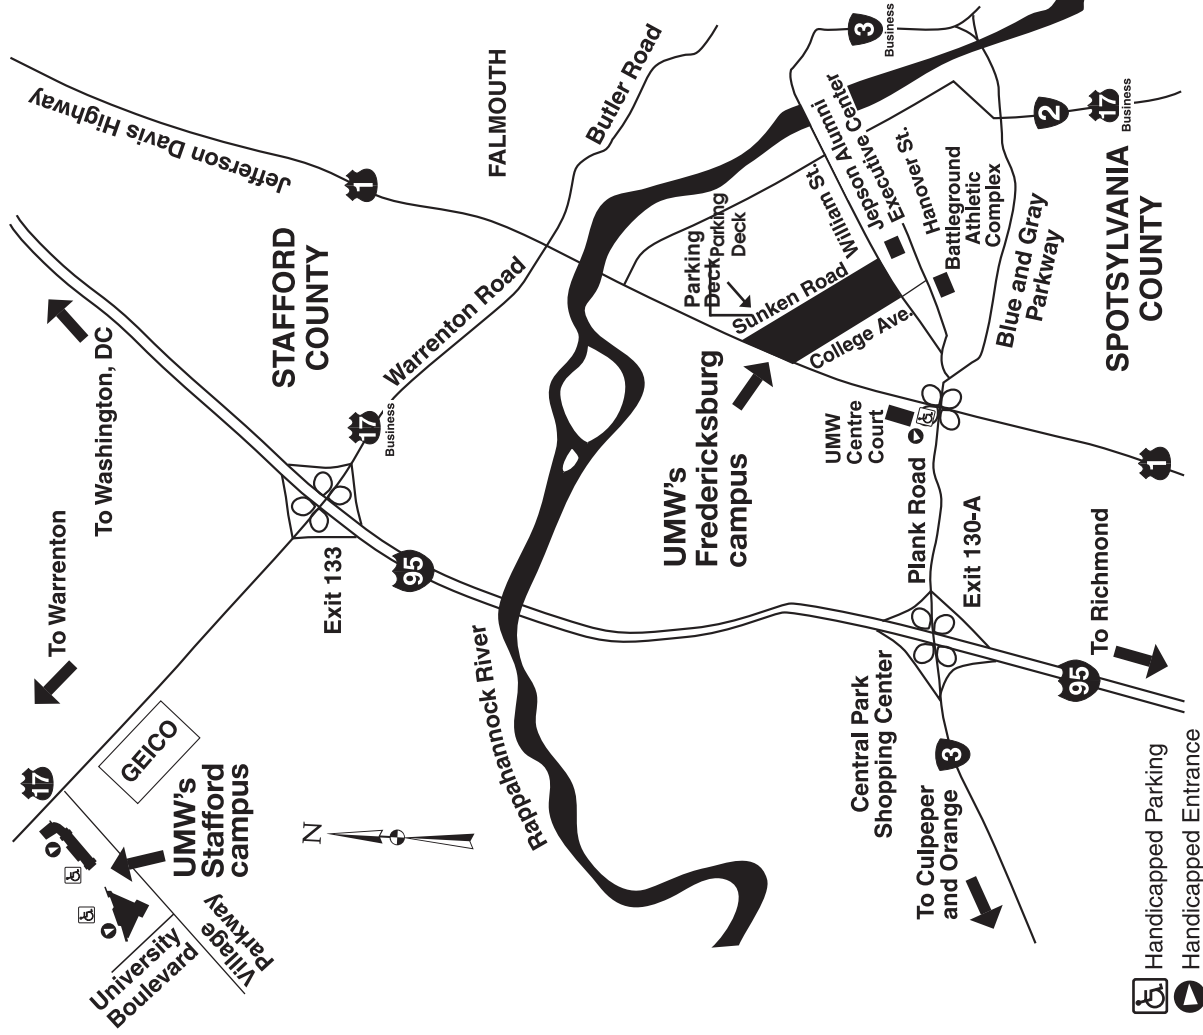

UNIVERSITY OF  
MARY WASHINGTON

**Directions to:  
University of Mary Washington  
(Fredericksburg Campus)  
(540) 654-1000 • www.umw.edu**

- From Interstate 95:
- Exit 130-A off I-95 Rt. 3 East to 6th traffic light
  - Turn left onto Rt. 3 Bus./William Street, keep left
  - Turn left onto College Avenue at 1st light
  - Turn right at University entrance at 1st light
  - Visitor parking is available in the parking deck, which is located off of Route 1. To reach the parking deck, continue along College Avenue, past the gates, and make a right at the light onto Jefferson Davis Highway. Make the next right to access the deck.

**Directions to:  
University of Mary Washington  
(Stafford Campus)  
(540) 286-8000 • www.umw.edu/cgps**

- From Interstate 95:
- Exit 133, Rt. 17 North
  - Travel about 3 miles north on Rt. 17
  - Turn left onto Village Parkway at traffic light
  - Turn right onto University Boulevard
- From Warrenton:
- From Rt. 29, travel about 30 miles on Rt. 17 South
  - Turn right at traffic light onto Village Parkway
  - Turn right onto University Boulevard

**Directions to:  
University of Mary Washington  
(Centre Court)**

- From Interstate 95:
- Exit 130A - Route 3 East
  - Go through 4 lights
  - After 4th light, Centre Court will be on the left (left turn prohibited here)
  - Take right exit onto Route 1 North.
  - Immediately exit onto Route 3 West
  - Turn right into Centre Court

## Battleground Athletic Complex

**Directions to University of Mary Washington  
Battleground Athletic Complex**

- Follow the above directions to the Fredericksburg campus except turn right onto College Avenue at first light on Rt. 3 Bus./William Street
- Turn right onto Hanover Street after one block
- The Battleground Athletic Complex entrance is on the left