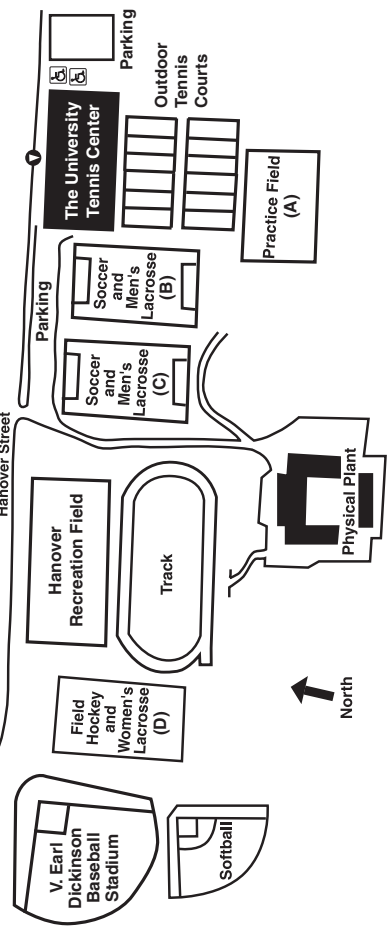

UNIVERSITY OF  
MARY WASHINGTON

**Directions to:  
University of Mary Washington  
(Fredericksburg Campus)  
(540) 654-1000 • www.umw.edu**

- From Interstate 95:
- Exit 130-A off I-95 Rt. 3 East to 6th traffic light
  - Turn left onto Rt. 3 Bus./William Street, keep left
  - Turn left onto College Avenue at 1st light
  - Turn right at University entrance at 1st light
  - Visitor parking is available in the parking deck, which is located off of Route 1. To reach the parking deck, continue along College Avenue, past the gates, and make a right at the light onto Jefferson Davis Highway. Make the next right to access the deck.

**Directions to:  
University of Mary Washington  
(Stafford Campus)  
(540) 286-8000 • www.umw.edu/cgps**

- From Interstate 95:
- Exit 133, Rt. 17 North
  - Travel about 3 miles north on Rt. 17
  - Turn left onto Village Parkway at traffic light
  - Turn right onto University Boulevard
- From Warrenton:
- From Rt. 29, travel about 30 miles on Rt. 17 South
  - Turn right at traffic light onto Village Parkway
  - Turn right onto University Boulevard

**Directions to:  
University of Mary Washington  
(Centre Court)**

- From Interstate 95:
- Exit 130A - Route 3 East
  - Go through 4 lights
  - After 4th light, Centre Court will be on the left (left turn prohibited here)
  - Take right exit onto Route 1 North.
  - Immediately exit onto Route 3 West
  - Turn right into Centre Court

## Battleground Athletic Complex

**Directions to University of Mary Washington  
Battleground Athletic Complex**

- Follow the above directions to the Fredericksburg campus except turn right onto College Avenue at first light on Rt. 3 Bus./William Street
- Turn right onto Hanover Street after one block
- The Battleground Athletic Complex entrance is on the left