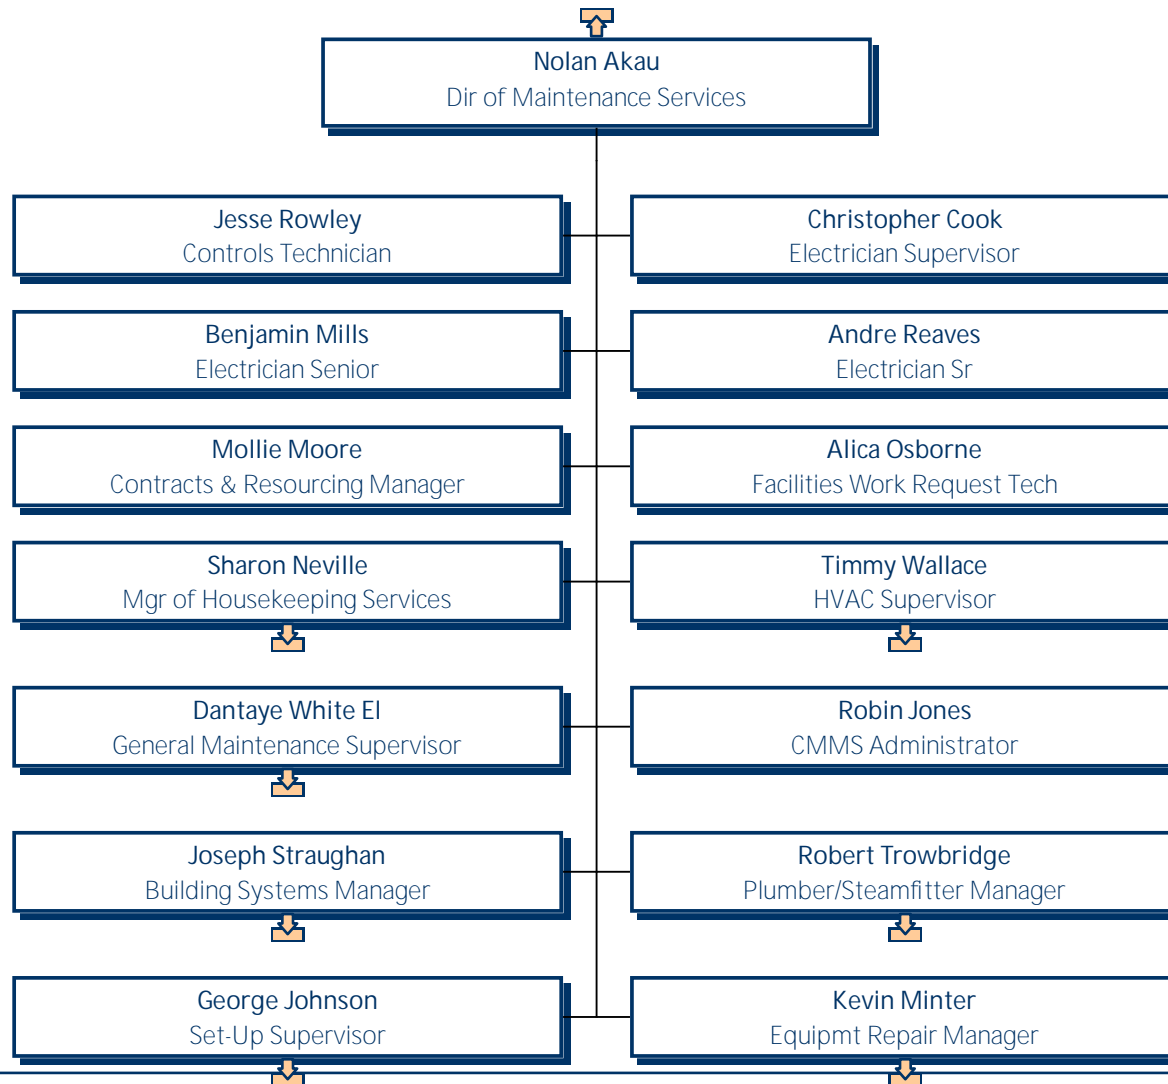

University of Mary Washington Maintenance Administration