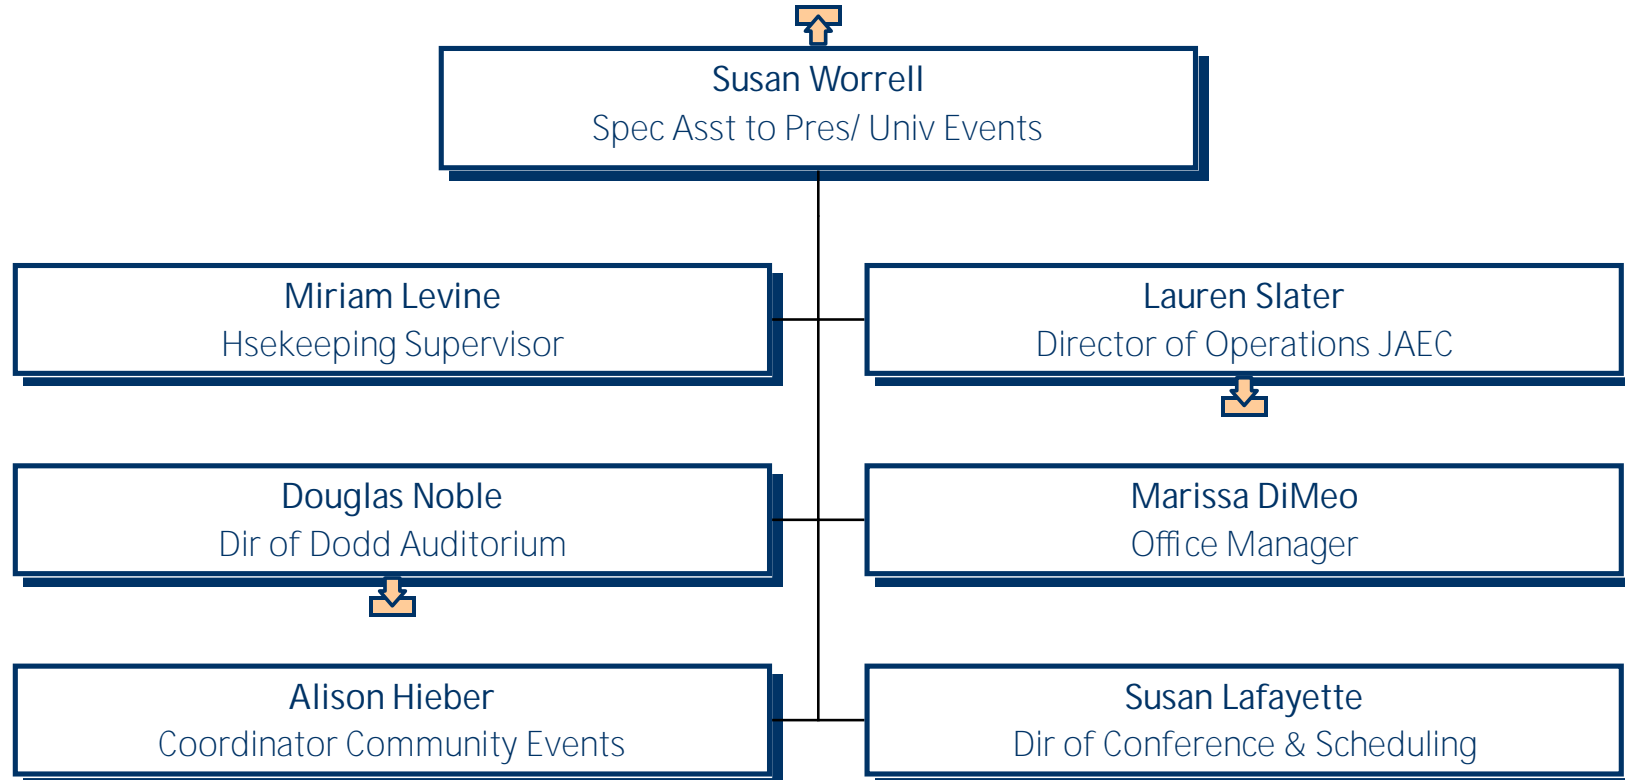

University of Mary Washington IT Security

University of Mary Washington Events and Conferencing

University of Mary Washington
AEC - Operating

University of Mary Washington Dodd Auditorium Operating Exp

University of Mary Washington
Events AV Office