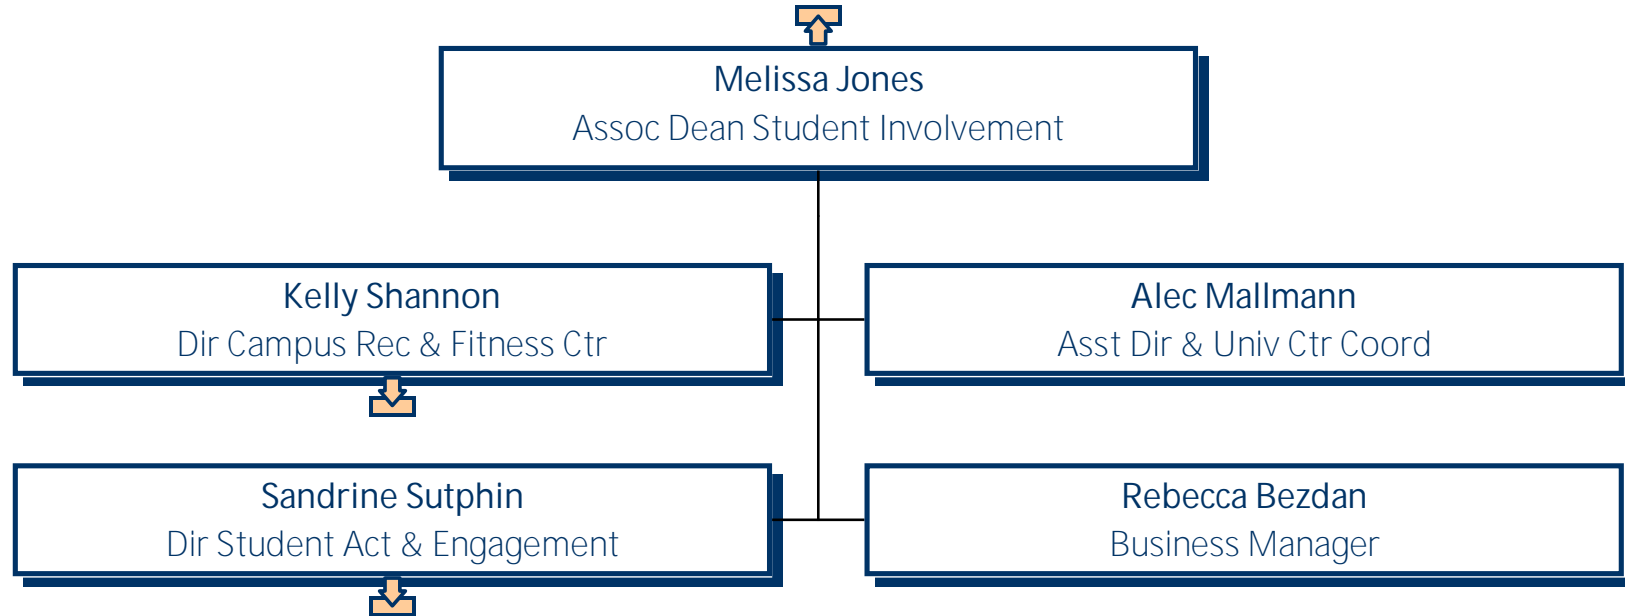

University of Mary Washington Student Involvement