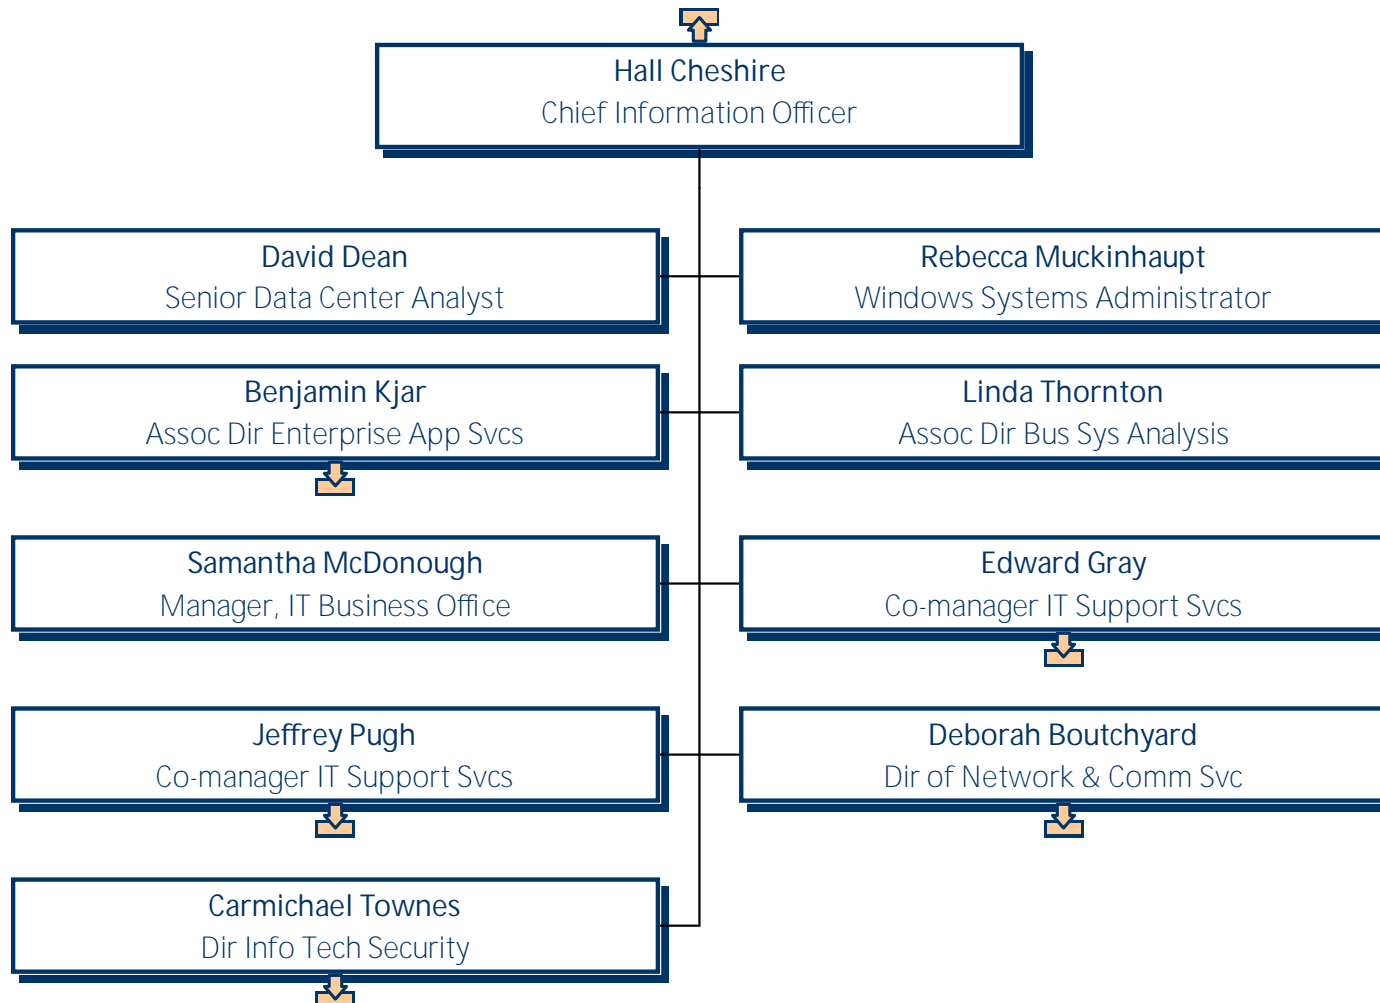

University of Mary Washington Information Technology