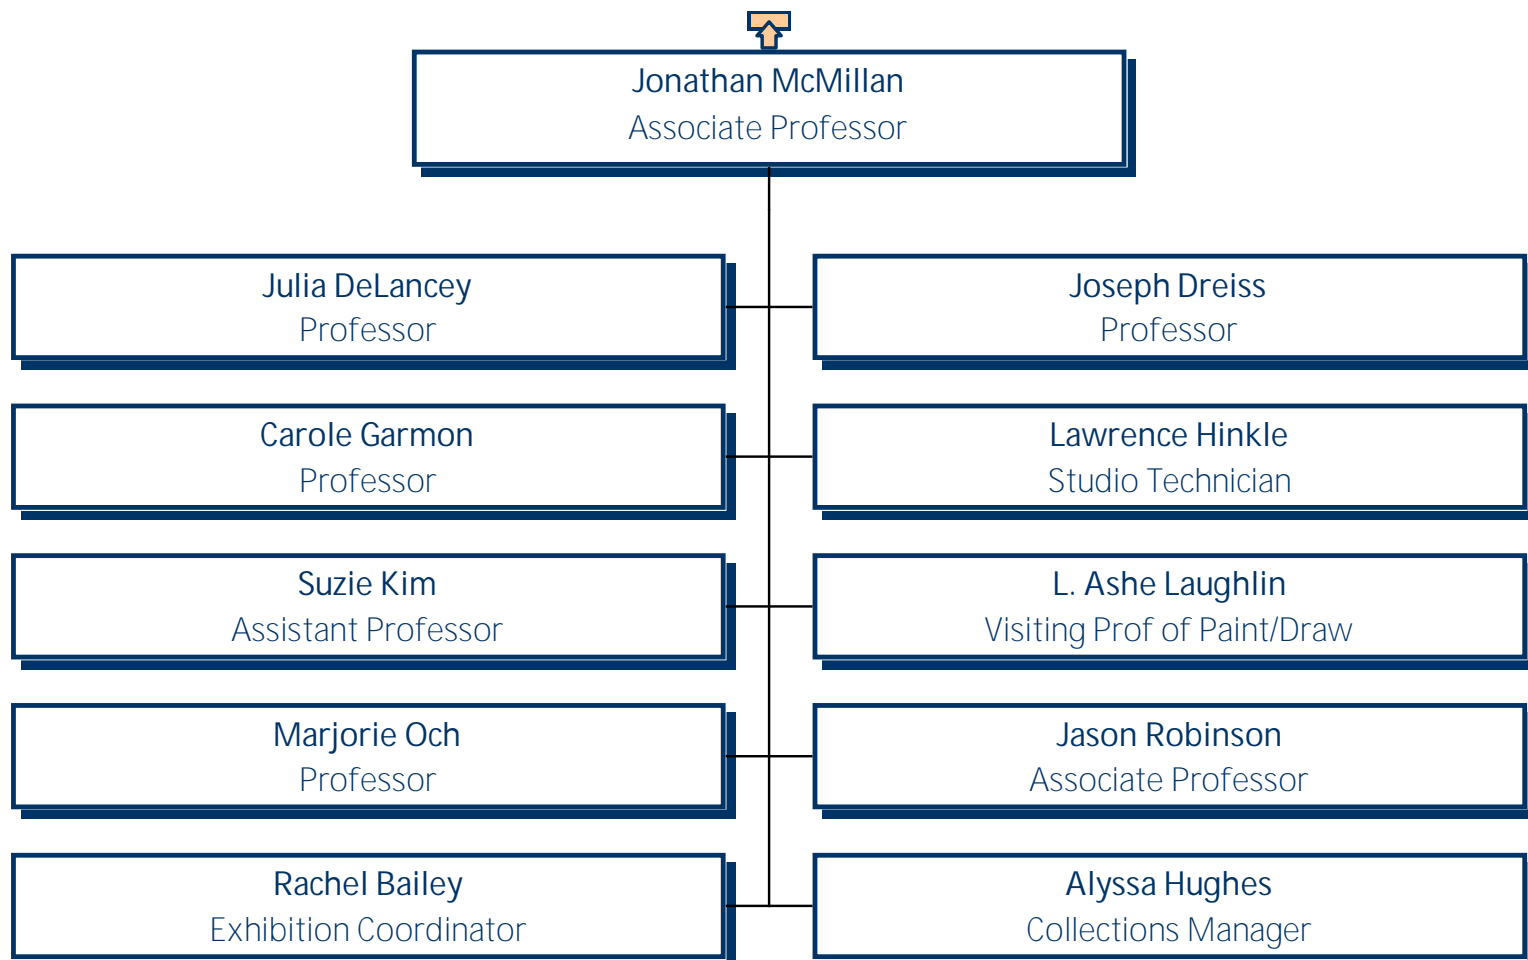

University of Mary Washington Art and Art History