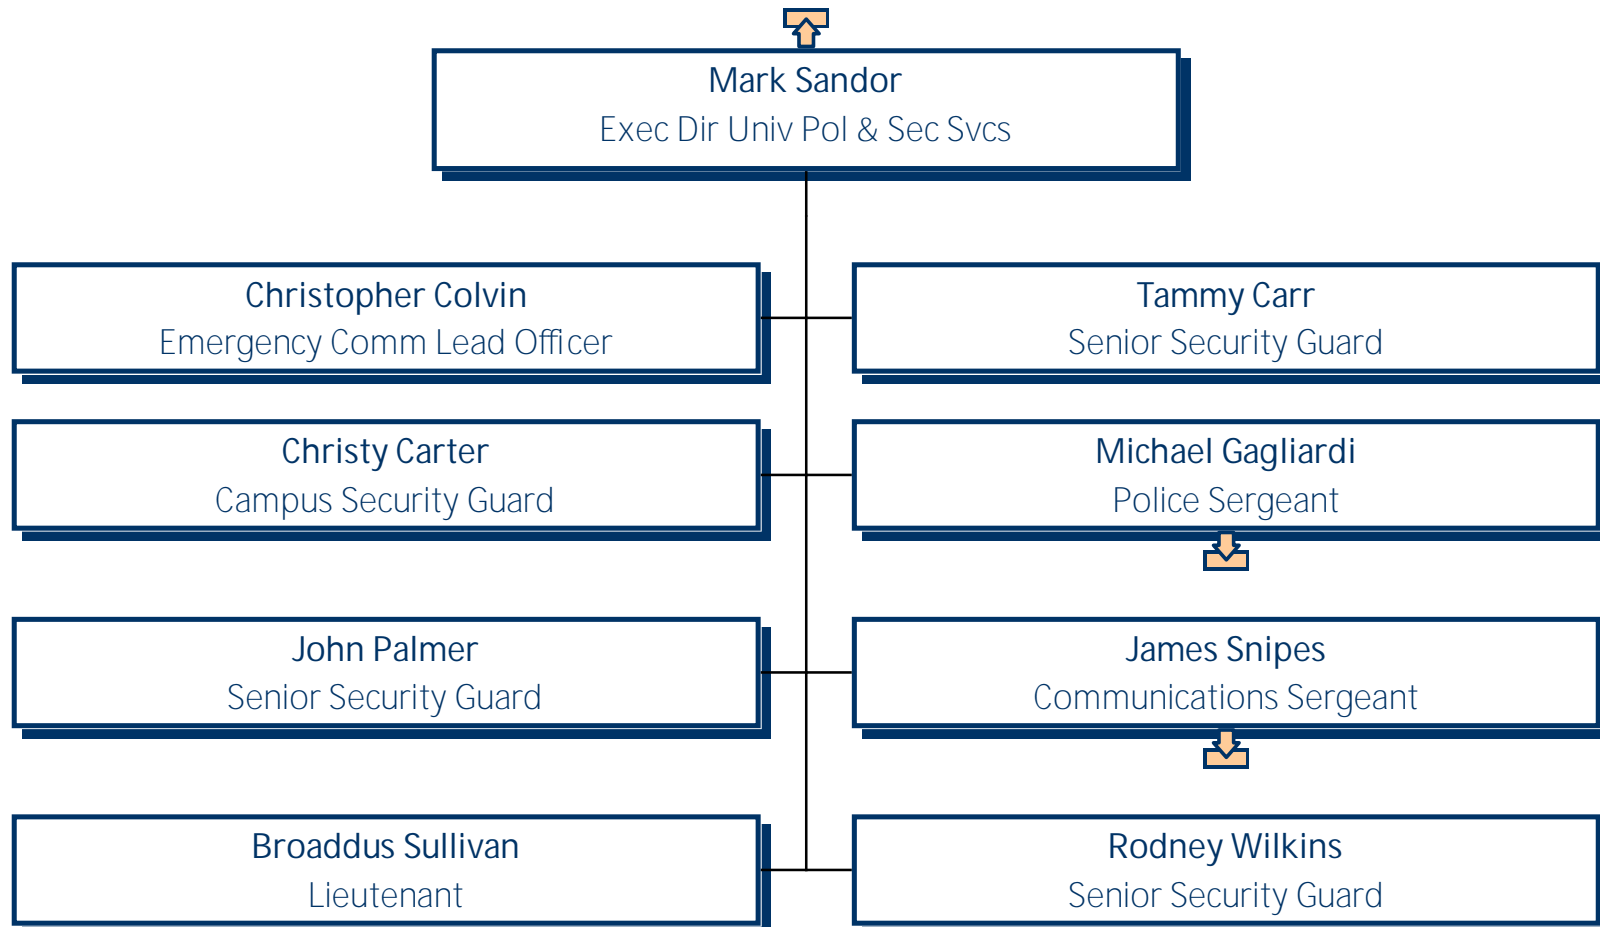

University of Mary Washington University Police