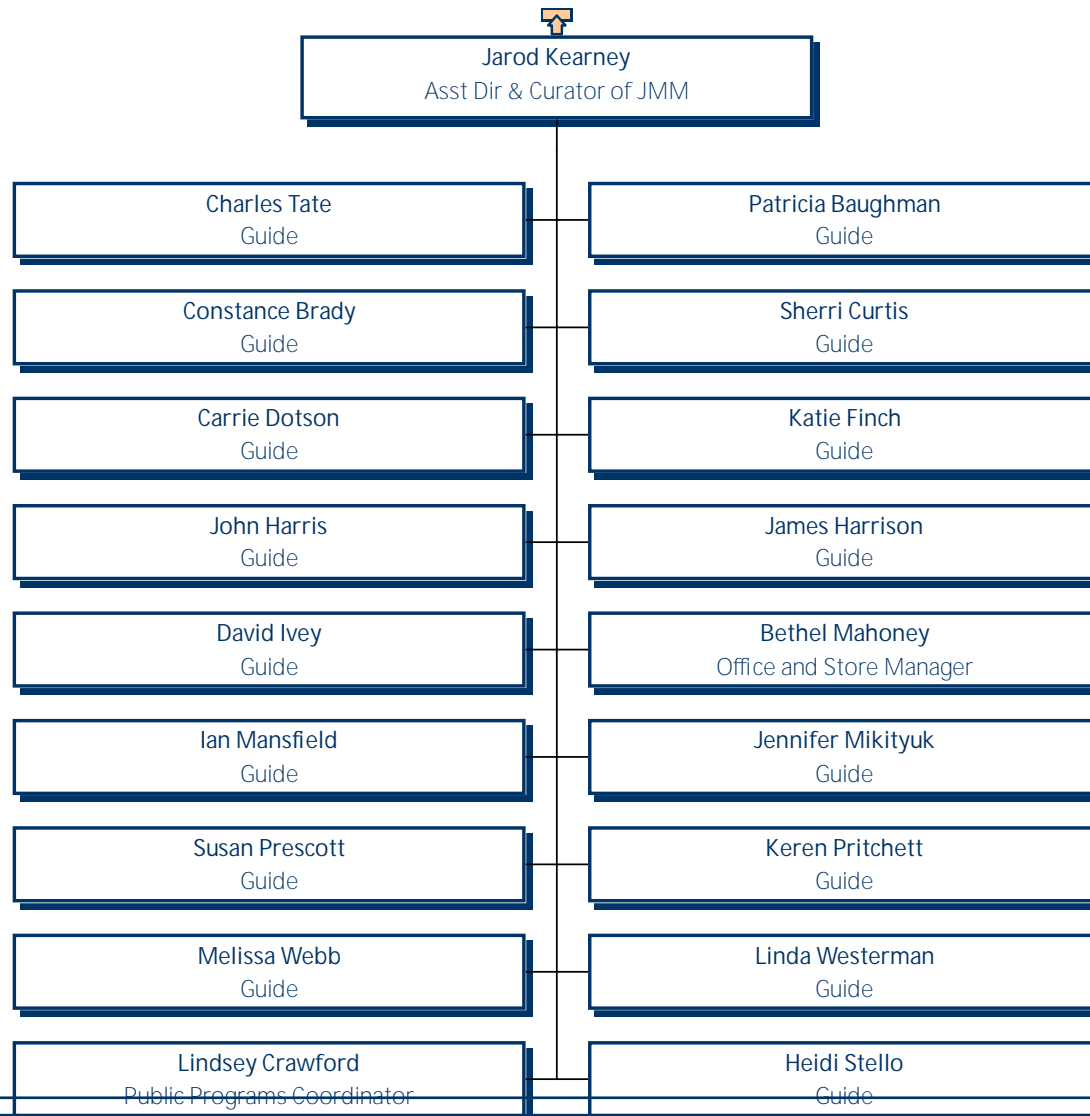

University of Mary Washington James Monroe Museum