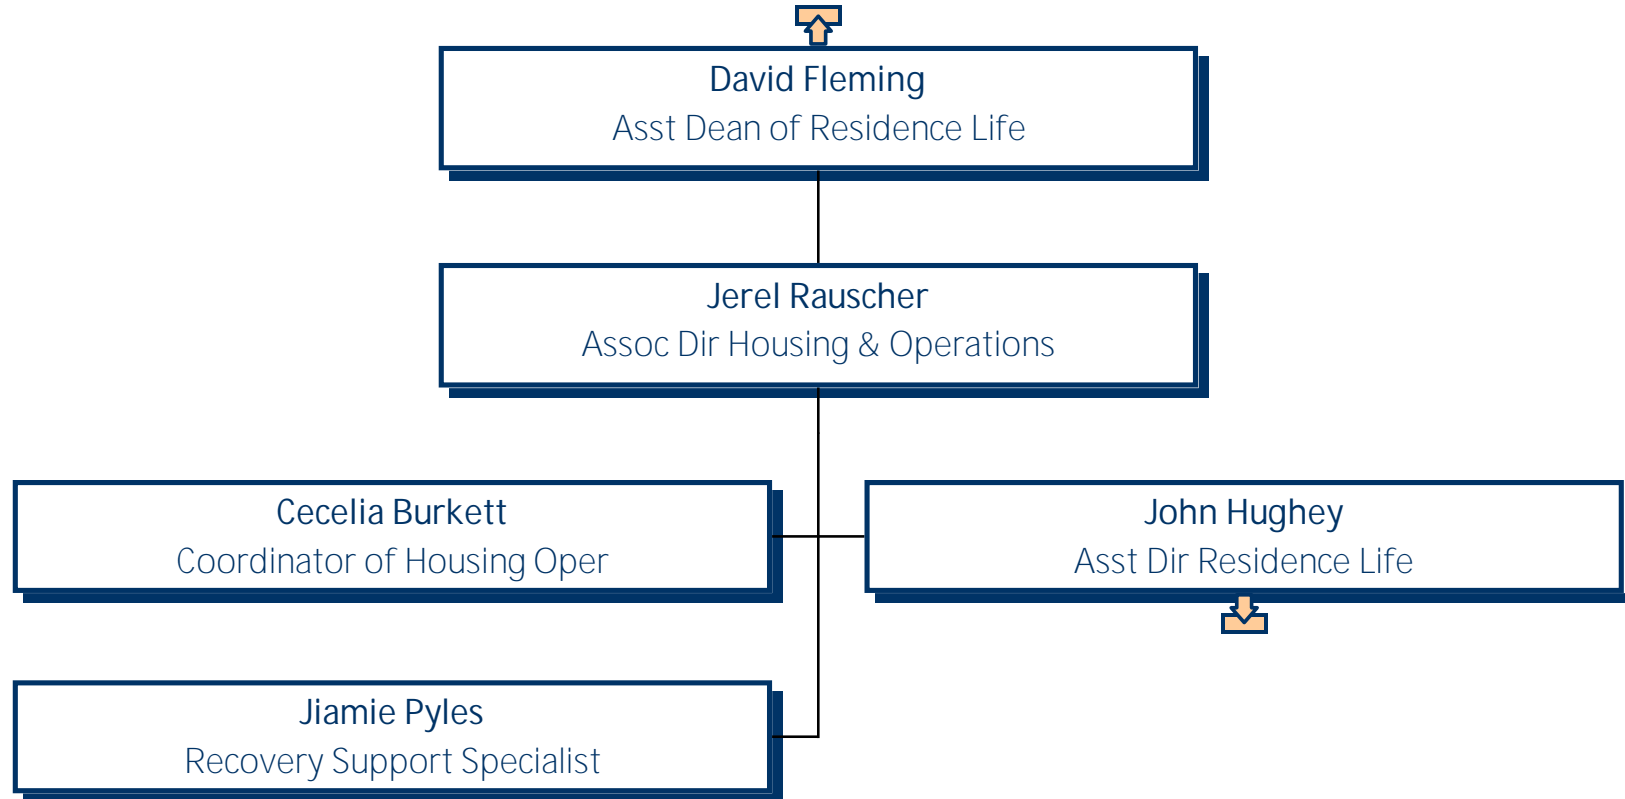

Kelly Swiney
Lecturer - Baseball Coach

Derek Faucher
Asst Athletic Inst - Baseball

University of Mary Washington Athletics

University of Mary Washington Athletics

University of Mary Washington
Multicultural Ctr - Admin

University of Mary Washington Residence Life

University of Mary Washington Residence Life

University of Mary Washington Student Involvement

University of Mary Washington Campus Recreation

University of Mary Washington

SAE Operations

University of Mary Washington Student Life Operations

University of Mary Washington Health Center

University of Mary Washington Student Conduct and Responsibility

University of Mary Washington
Talley Ctr for Counseling Services