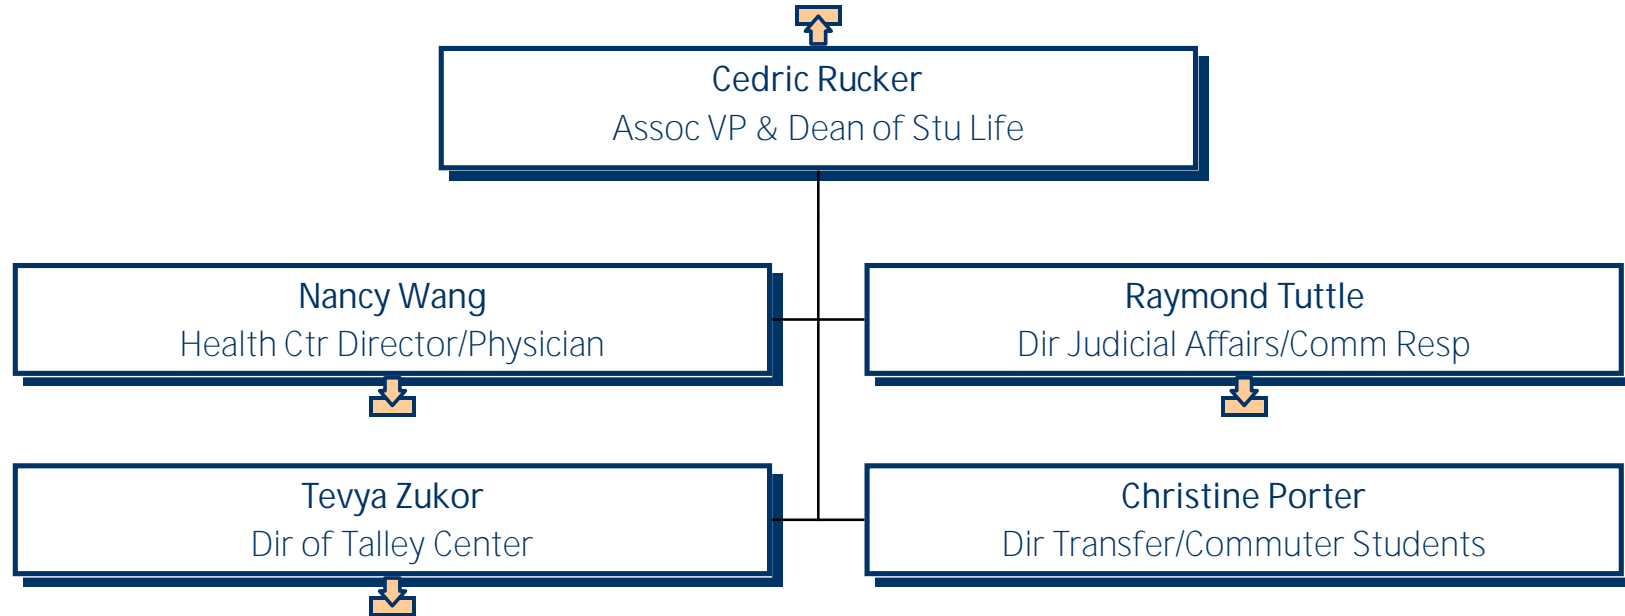

University of Mary Washington Residence Life

University of Mary Washington Residence Life

University of Mary Washington Student Involvement

University of Mary Washington Campus Recreation

University of Mary Washington

SAE Operations

University of Mary Washington Student Life Operations

University of Mary Washington Health Center

University of Mary Washington Student Conduct and Responsibility

University of Mary Washington
Talley Ctr for Counseling Services