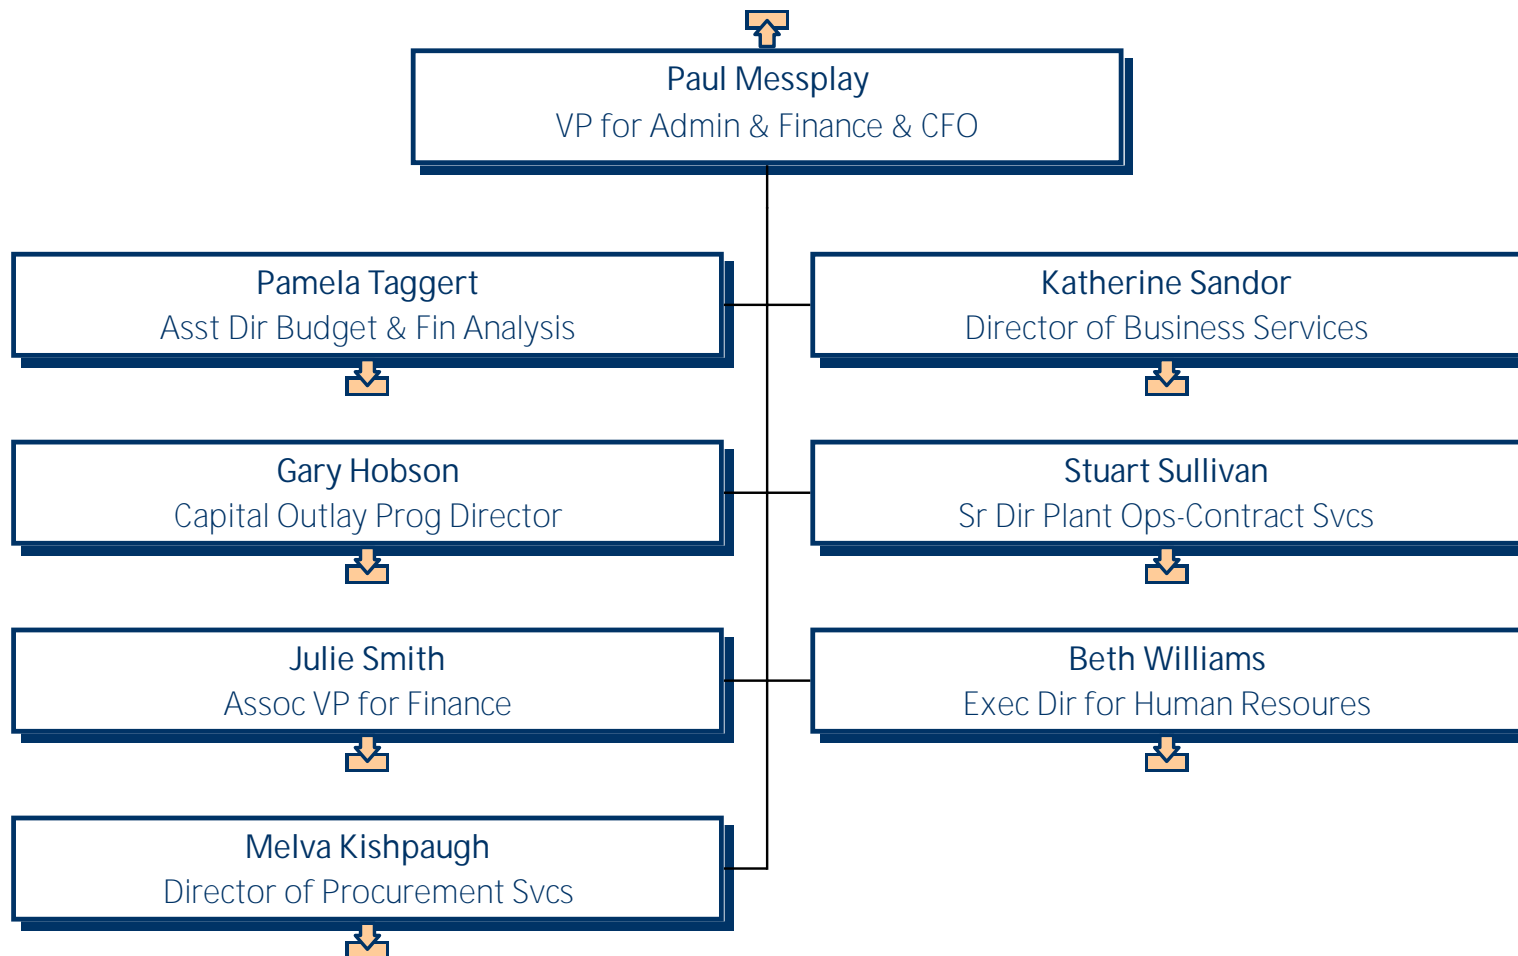

University of Mary Washington Administration and Finance