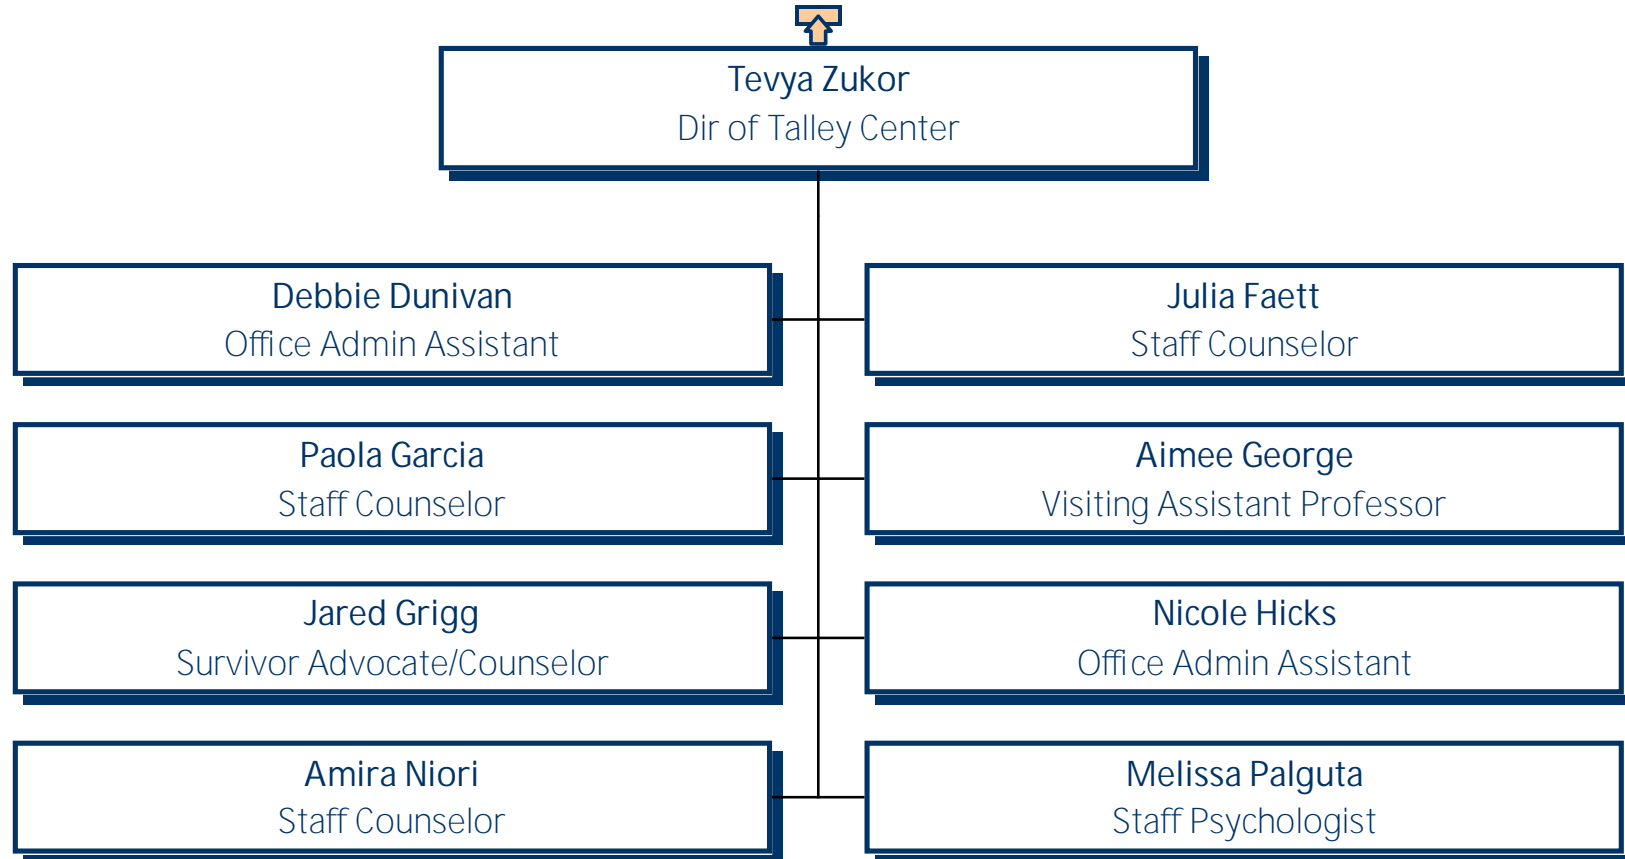

SAE Operations

University of Mary Washington Student Life Operations

University of Mary Washington Health Center

University of Mary Washington Student Conduct and Responsibility

University of Mary Washington
Talley Ctr for Counseling Services