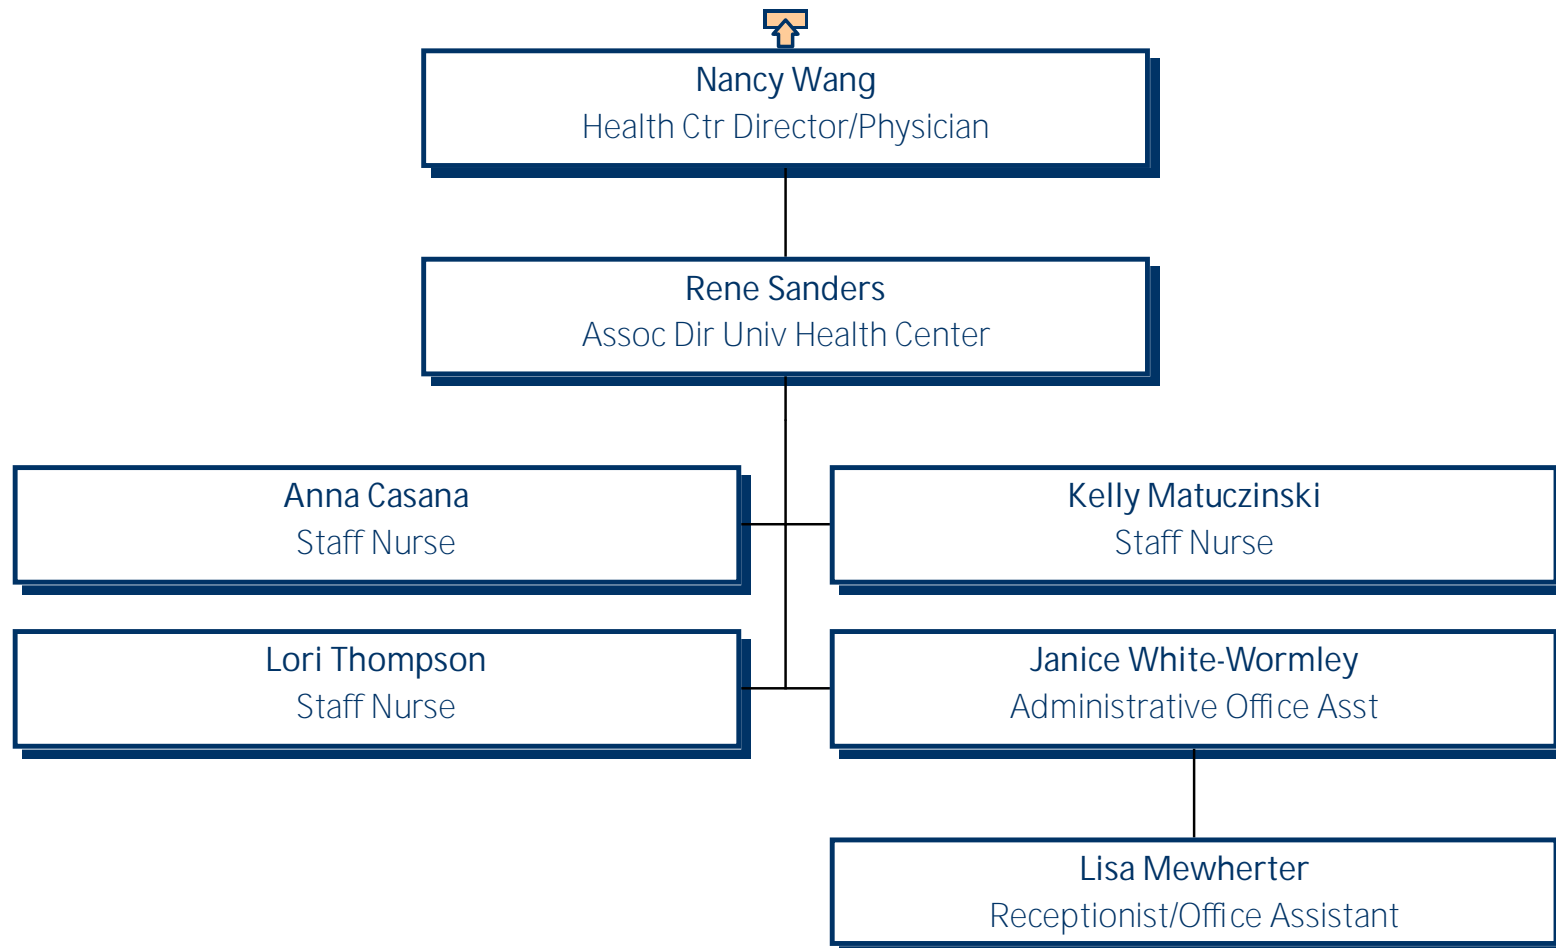

Kelly Swiney
Lecturer - Baseball Coach

Derek Faucher
Asst Athletic Inst - Baseball

University of Mary Washington Athletics

University of Mary Washington Athletics

University of Mary Washington
Multicultural Ctr - Admin

University of Mary Washington Residence Life

University of Mary Washington Residence Life

University of Mary Washington Student Involvement

University of Mary Washington Campus Recreation

University of Mary Washington

SAE Operations

University of Mary Washington Student Life Operations

University of Mary Washington Health Center

University of Mary Washington Student Conduct and Responsibility

University of Mary Washington
Talley Ctr for Counseling Services