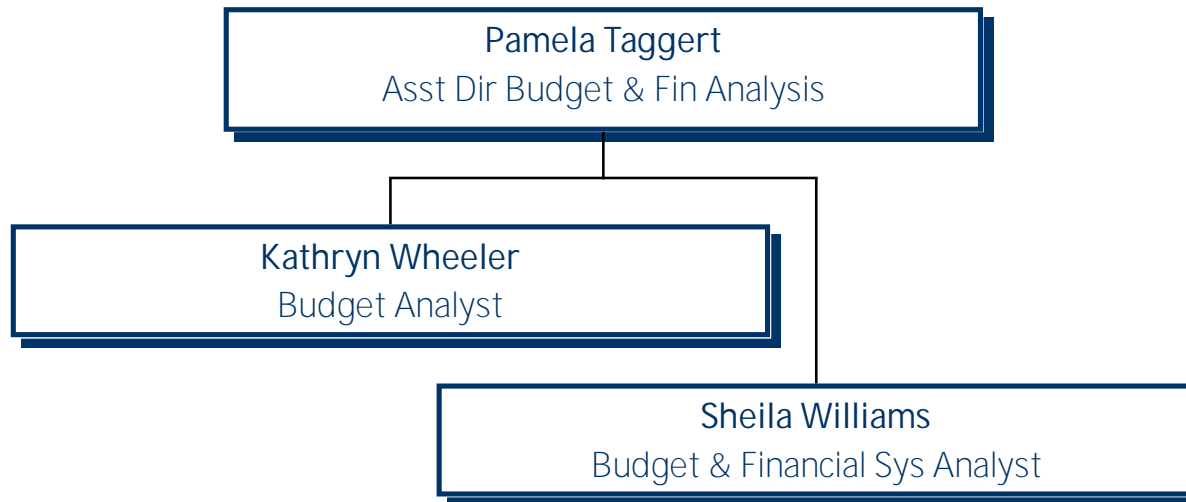

University of Mary Washington Business Services

University of Mary Washington Parking

Maie Makin
Parking Services Manager

Ariana Dodge
Community Service Officer

University of Mary Washington Finance

University of Mary Washington Budget and Financial Analysis