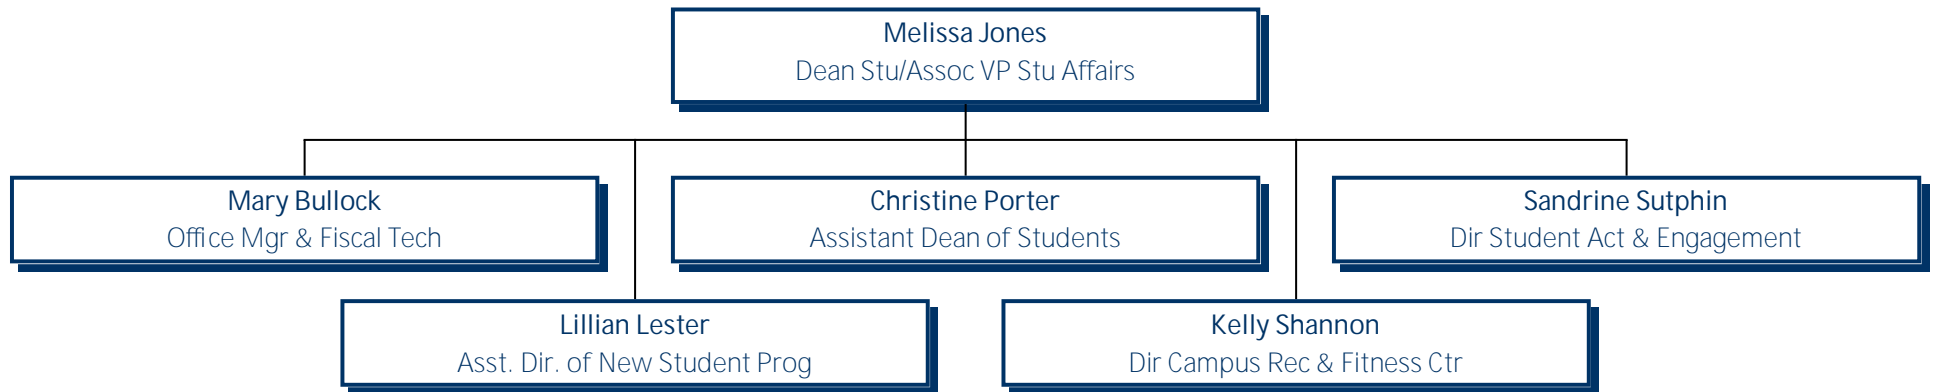

Rodney Wilkins
Security Officer II

University of Mary Washington Student Involvement

University of Mary Washington

Student Life

Christine Porter
Assistant Dean of Students

Elizabeth Southern
Case Manager

University of Mary Washington Campus Recreation