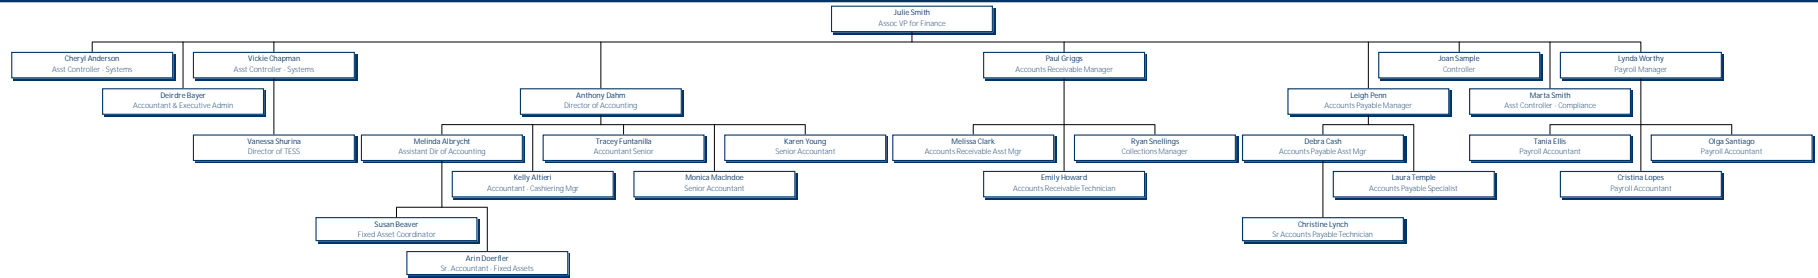

University of Mary Washington Business Services

University of Mary Washington Parking

Maie Makin
Parking Services Manager

Ariana Dodge
Community Service Officer

University of Mary Washington Finance

University of Mary Washington Budget and Financial Analysis