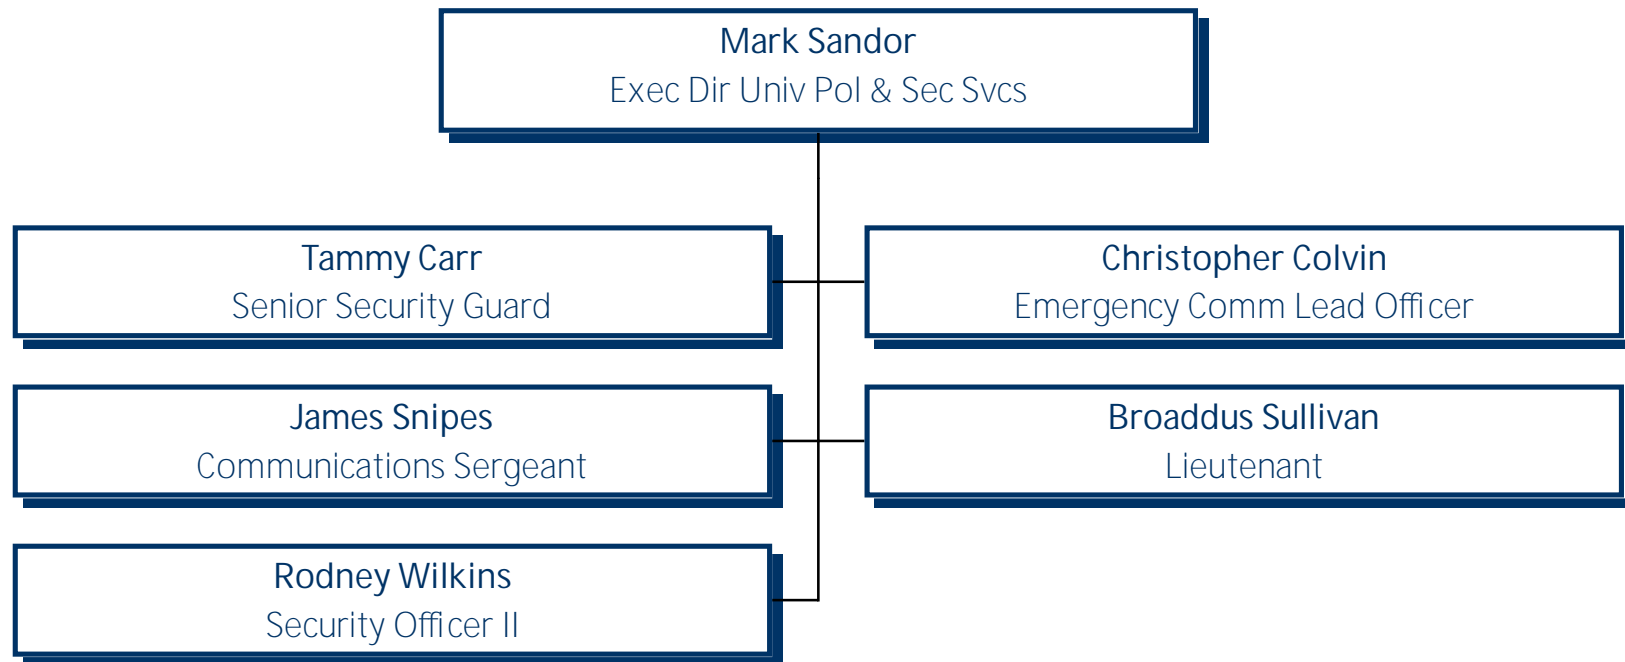

University of Mary Washington University Police