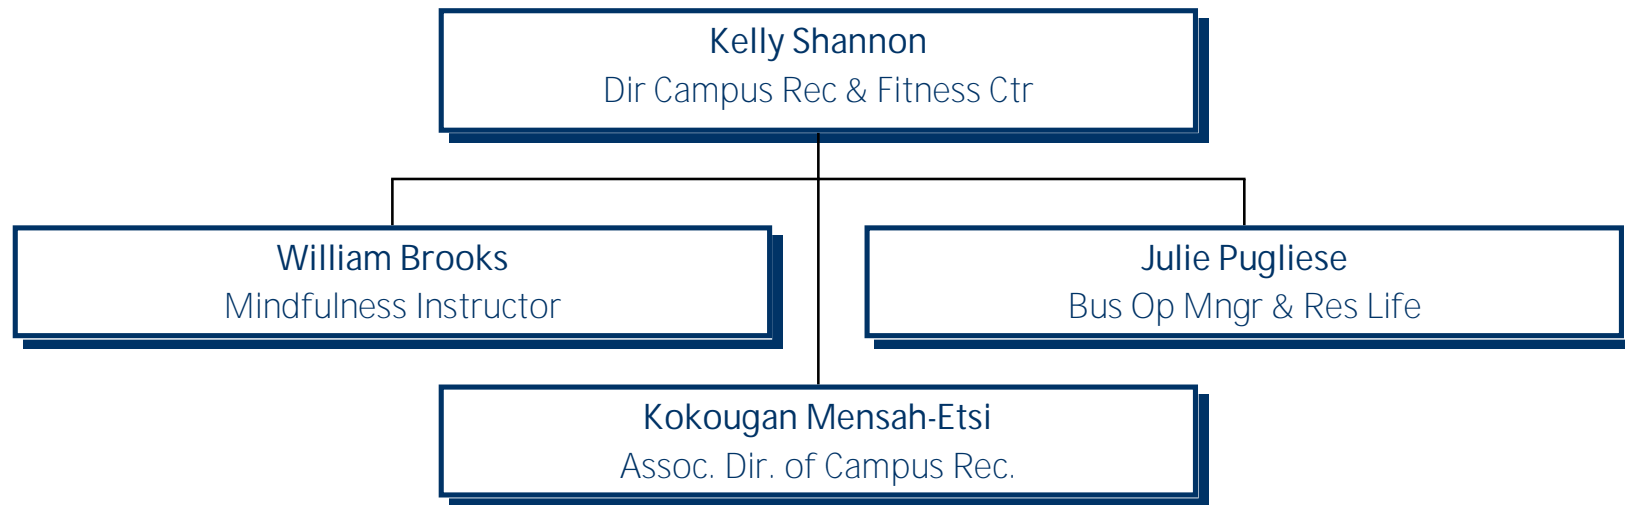

Rodney Wilkins
Security Officer II

University of Mary Washington Student Involvement

University of Mary Washington

Student Life

Christine Porter
Assistant Dean of Students

Elizabeth Southern
Case Manager

University of Mary Washington Campus Recreation