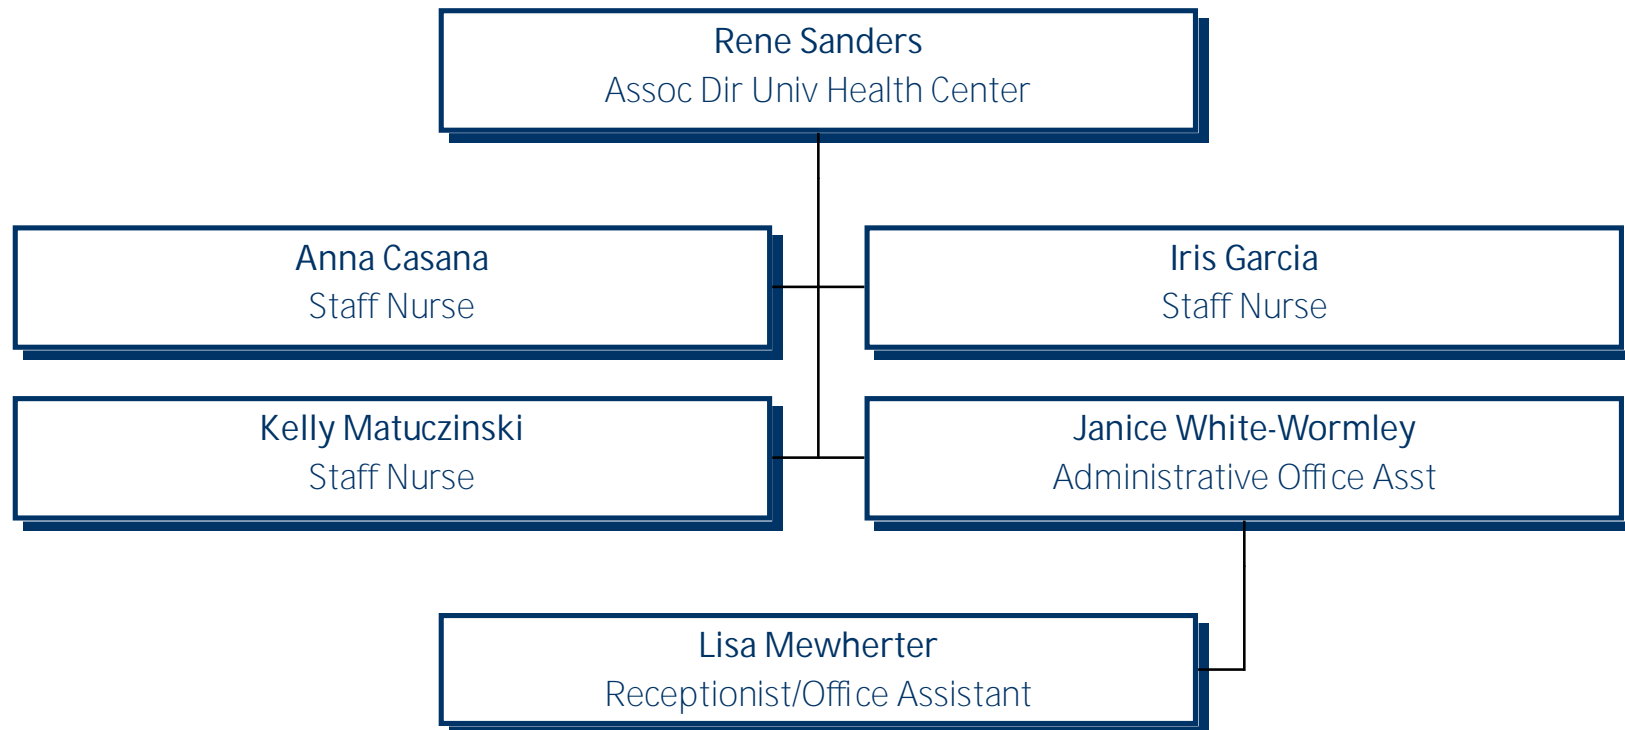

Rodney Wilkins
Security Officer II

University of Mary Washington Student Involvement

University of Mary Washington

Student Life

Christine Porter
Assistant Dean of Students

Elizabeth Southern
Case Manager

University of Mary Washington Campus Recreation

University of Mary Washington Campus Recreation

University of Mary Washington

SAE Operations

University of Mary Washington Multicultural Affairs

University of Mary Washington Health Center

University of Mary Washington Health Center