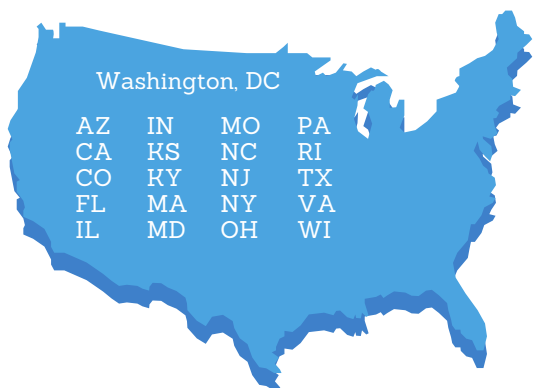

15%

graduate school

2%

volunteer service

1%

military

DIVERSITY OF EMPLOYERS

- Accenture
- Boeing
- Booz Allen Hamilton
- CACI International
- Deloitte
- eBay
- Enterprise
- Fairfax County (VA)
- GEICO
- Global Dimensions, LLC
- Grant Thornton
- International Monetary Fund (IMF)
- Lockheed Martin
- Mary Washington Healthcare
- NASA
- National Audubon Society
- Northrop Grumman
- Politico
- Smithsonian Institute
- Spotsylvania County School District
- U.S. Department of Defense
- U.S. Department of Justice
- Washington Nationals

WHERE DO THEY GO TO WORK?

20 states and Washington, D.C.

Fourteen Countries

- Botswana
- China
- France
- Iraq
- Ireland
- Japan
- Jordan
- Morocco
- Netherlands
- South Korea
- Spain
- Taiwan
- United Kingdom
- United States

WHERE DO UMW GRADUATES GO TO GRAD SCHOOL?

74% stay in VA
19% United States (outside VA)
1% Outside the United States

American University • Arizona State University • Austin Theological Seminary • Bangor University • College of William & Mary • Florida State University • George Mason University • George Washington University • Germanna Community College • Indiana University • Liberty University • Marymount University • North Carolina State University • Northeastern University • Northern Virginia Community College • Nova Southeastern University • Ohio University • Rensselaer Polytechnic Institute • Salisbury University • Savannah College of Art & Design • Shenandoah University • St. Johns University • Stony Brook University • The University of Arizona • Troy University • Union Presbyterian Seminary • University of Baltimore School of Law • University of College Cork • University of Kentucky • University of Mary Washington • University of Montana • University of Southern California • University of Virginia • Virginia Commonwealth University • Virginia Tech • Wake Forest • Western Caolina University, Biltmore Park • Westminster Theological Seminary