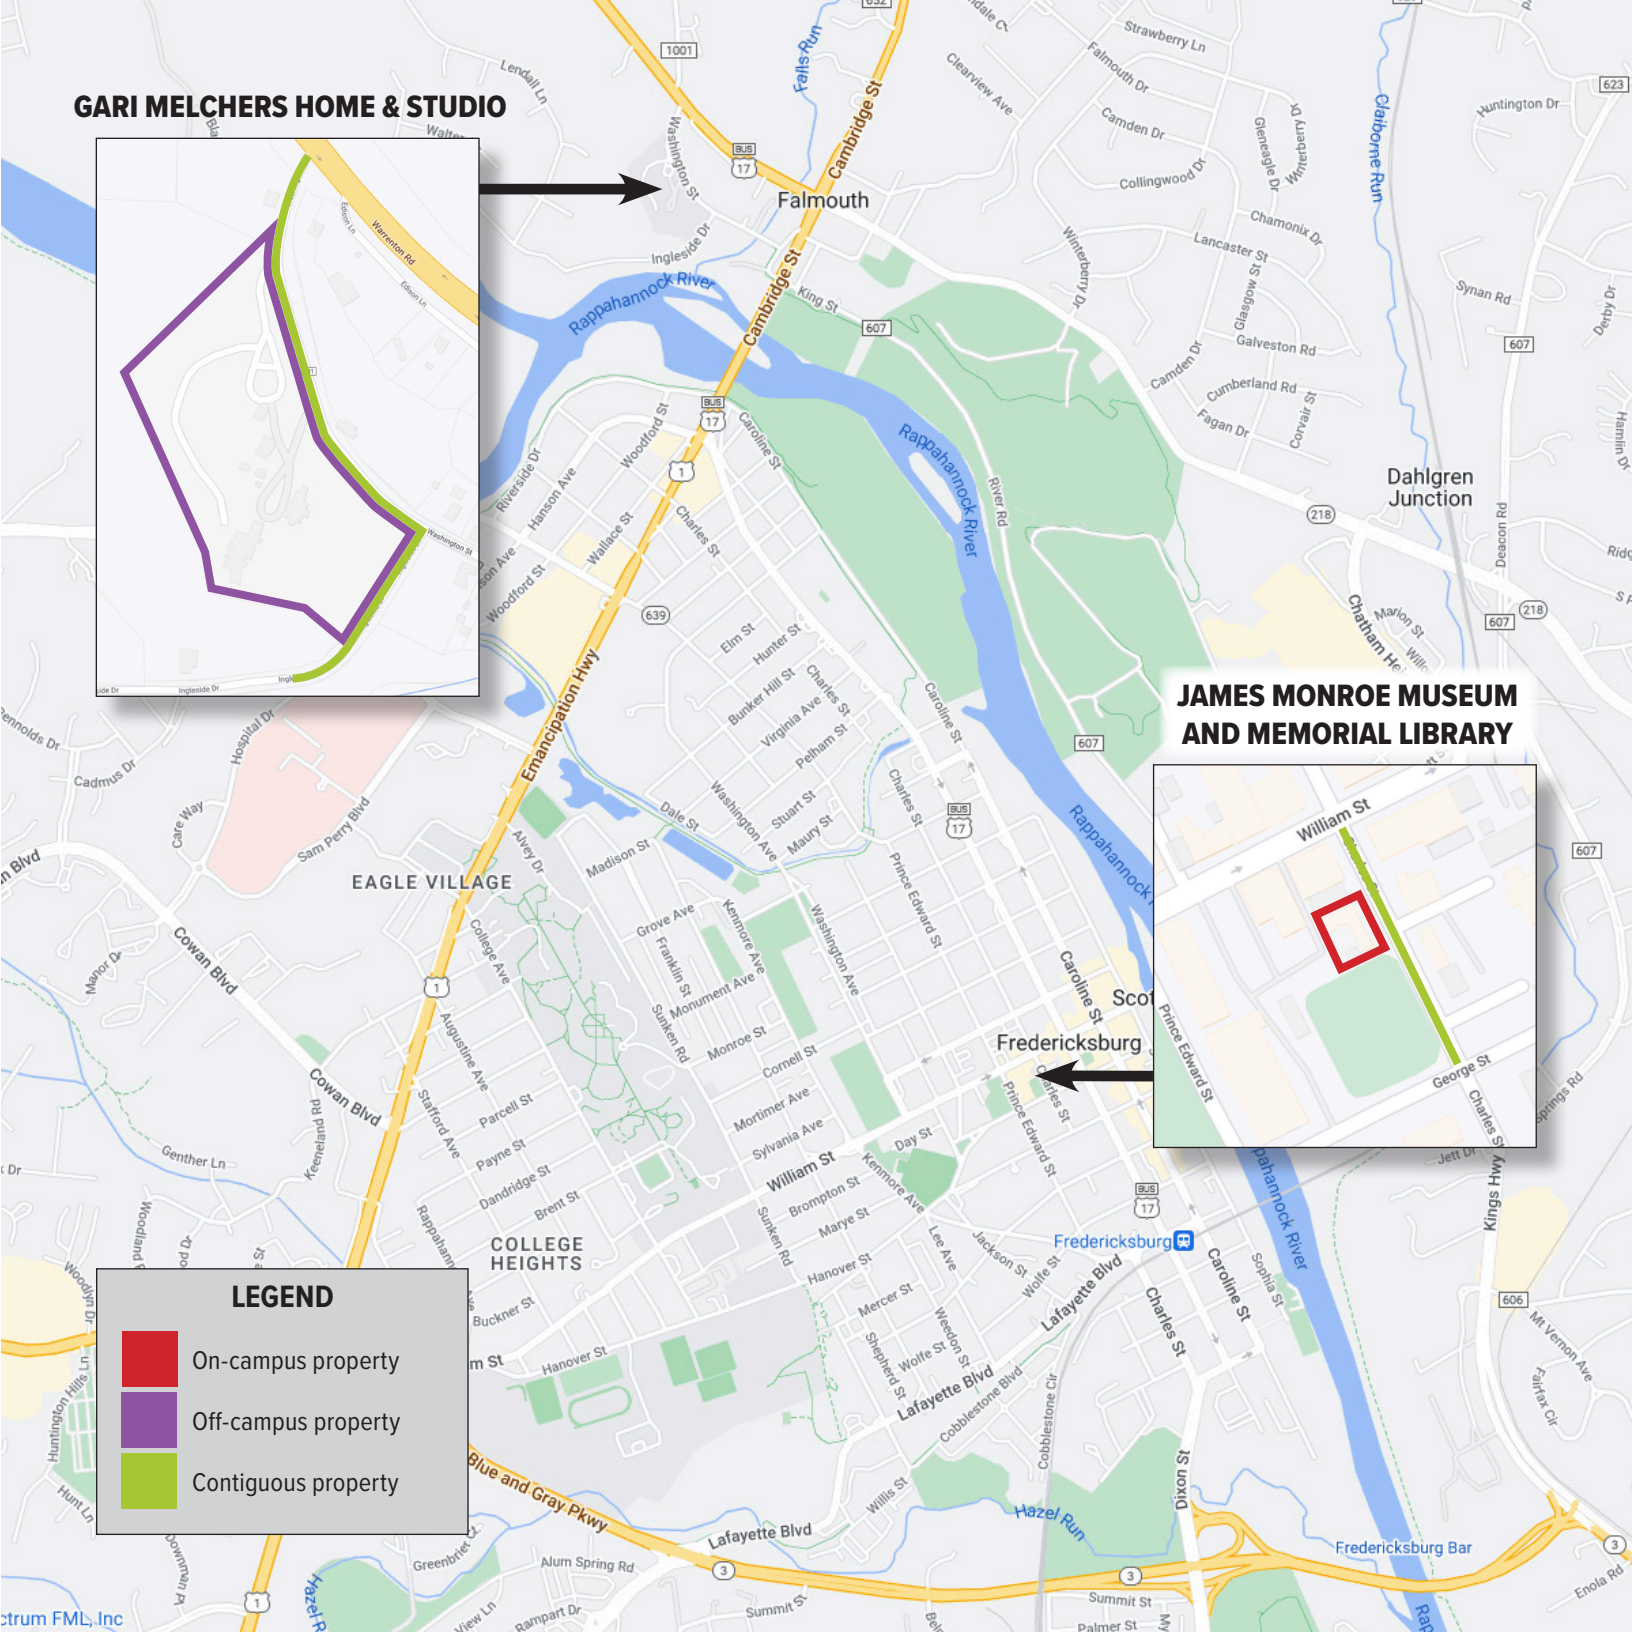

LEGEND

On-campus property

GARI MELCHERS HOME & STUDIO

JAMES MONROE MUSEUM AND MEMORIAL LIBRARY

LEGEND

-  On-campus property
-  Off-campus property
-  Contiguous property

Hazel Run

Duchess Dr

Brookshire

Harrison Rd

Harrison Rd

HAZELWILD EQUESTRIAN CENTER

LEGEND

Off-campus property

EKG STABLES LLC

LEGEND

Off-campus property

EAGLE LAKE OUTPOST

LEGEND

Off-campus property