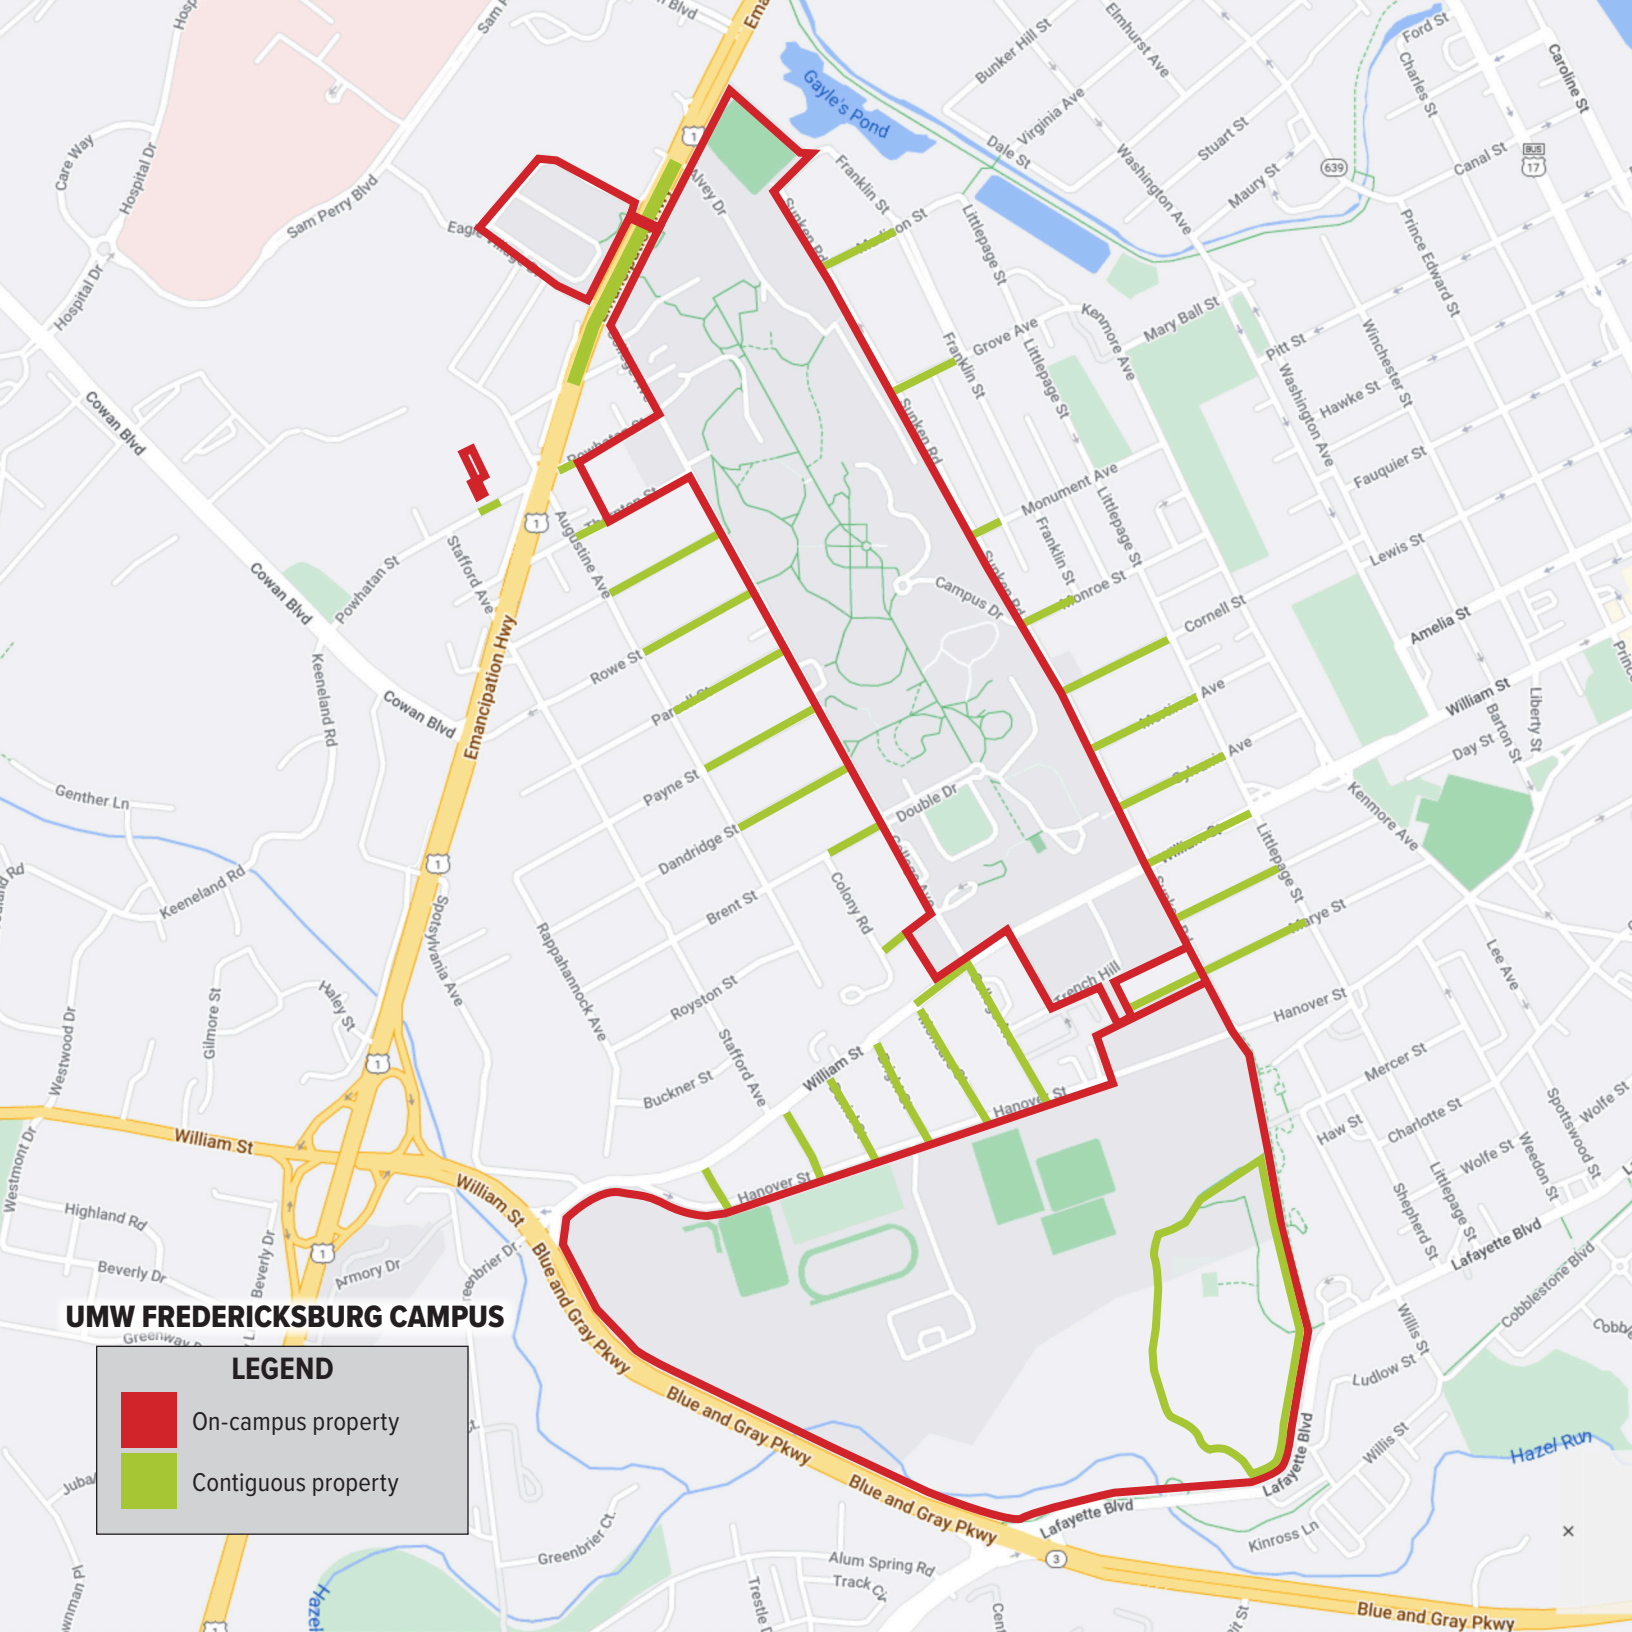

UMW FREDERICKSBURG CAMPUS

LEGEND

- On-campus property
- Contiguous property